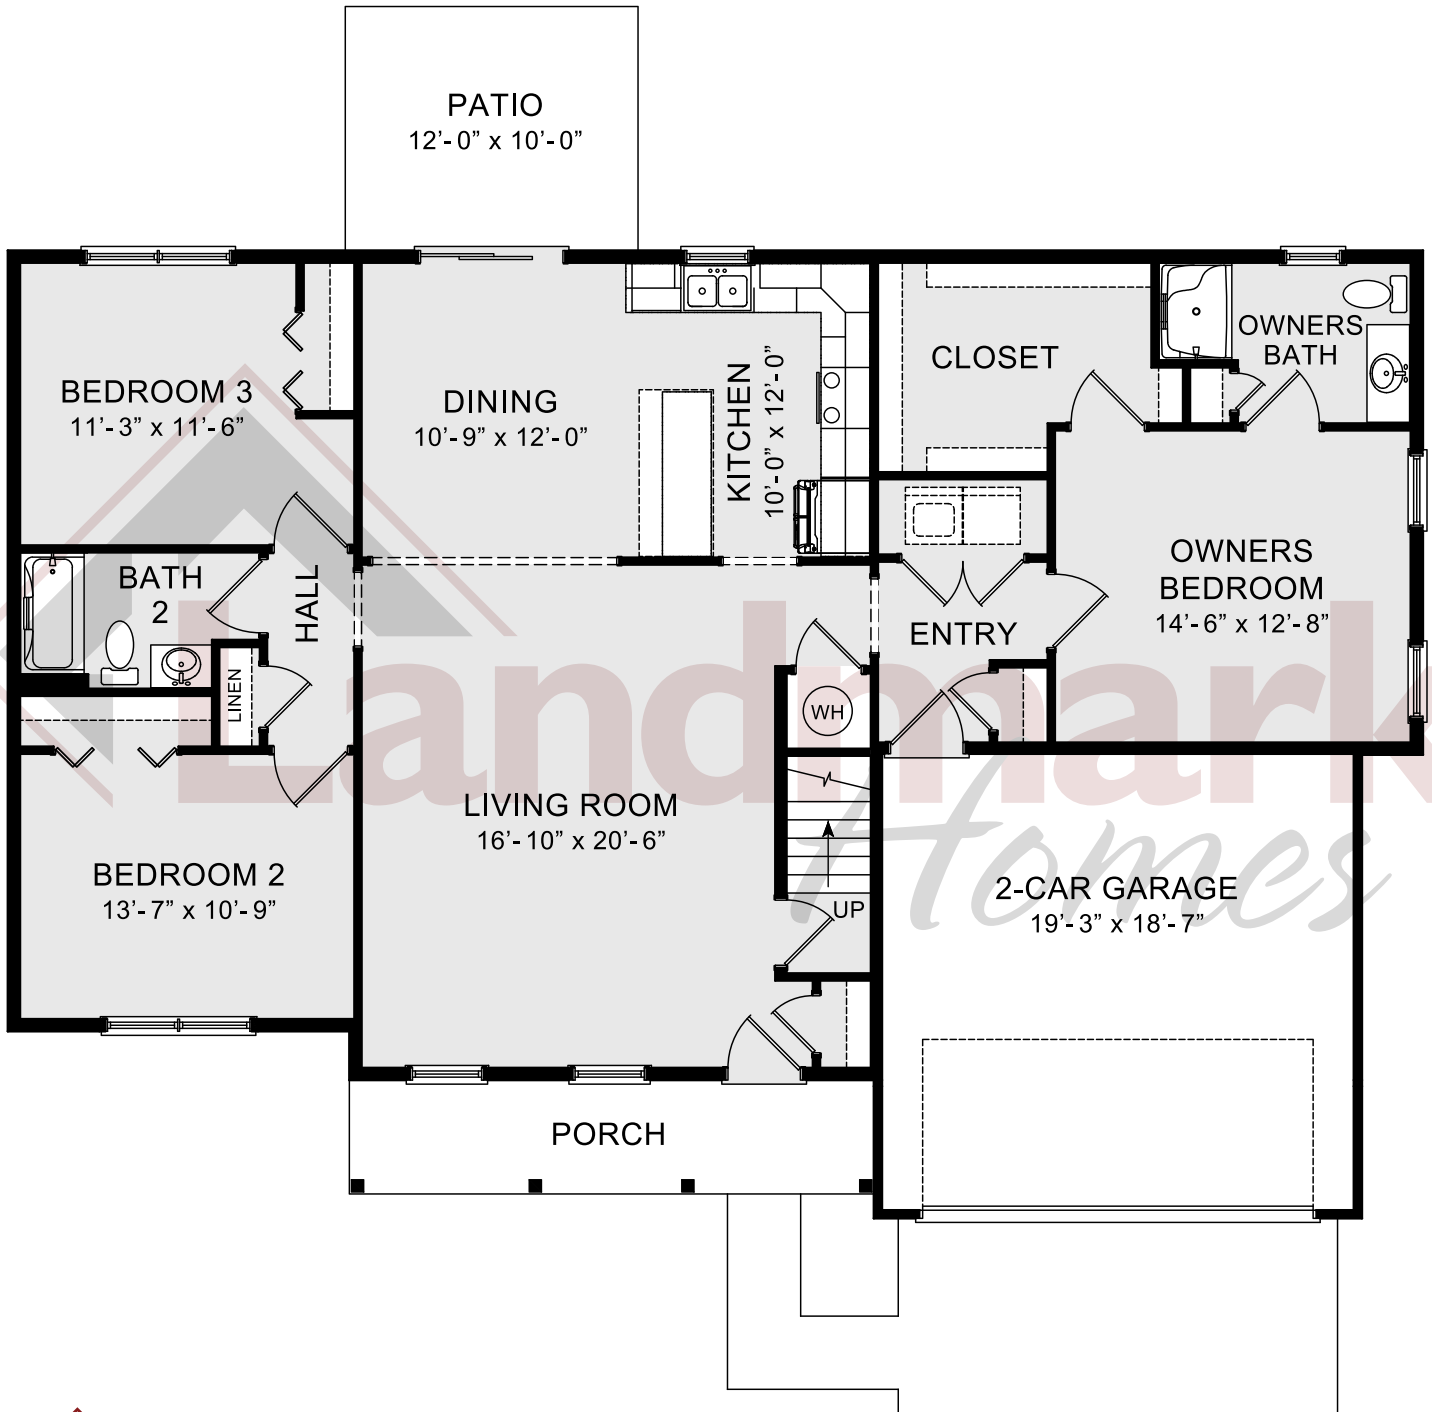

292 Sweet Birch Lane, Womelsdorf, PA 19567

## FARRINGTON

COMMUNITY: Stonecroft Village 55+ | LOT #: 71 | AVAILABLE: Spring

BEDROOM: 3

BATHROOM: 2

SQ FT: 1,648

- 1-Story home on a slab includes 9' ceilings, welcoming front porch, and 2-car garage
- Stylish vinyl plank flooring throughout the main floor
- Kitchen features attractive cabinetry, stainless steel appliances, and quartz countertop with tile backsplash
- Sunny dining area features sliding glass door access to backyard and patio
- Owner's suite features a large closet and private bathroom with a 4' shower