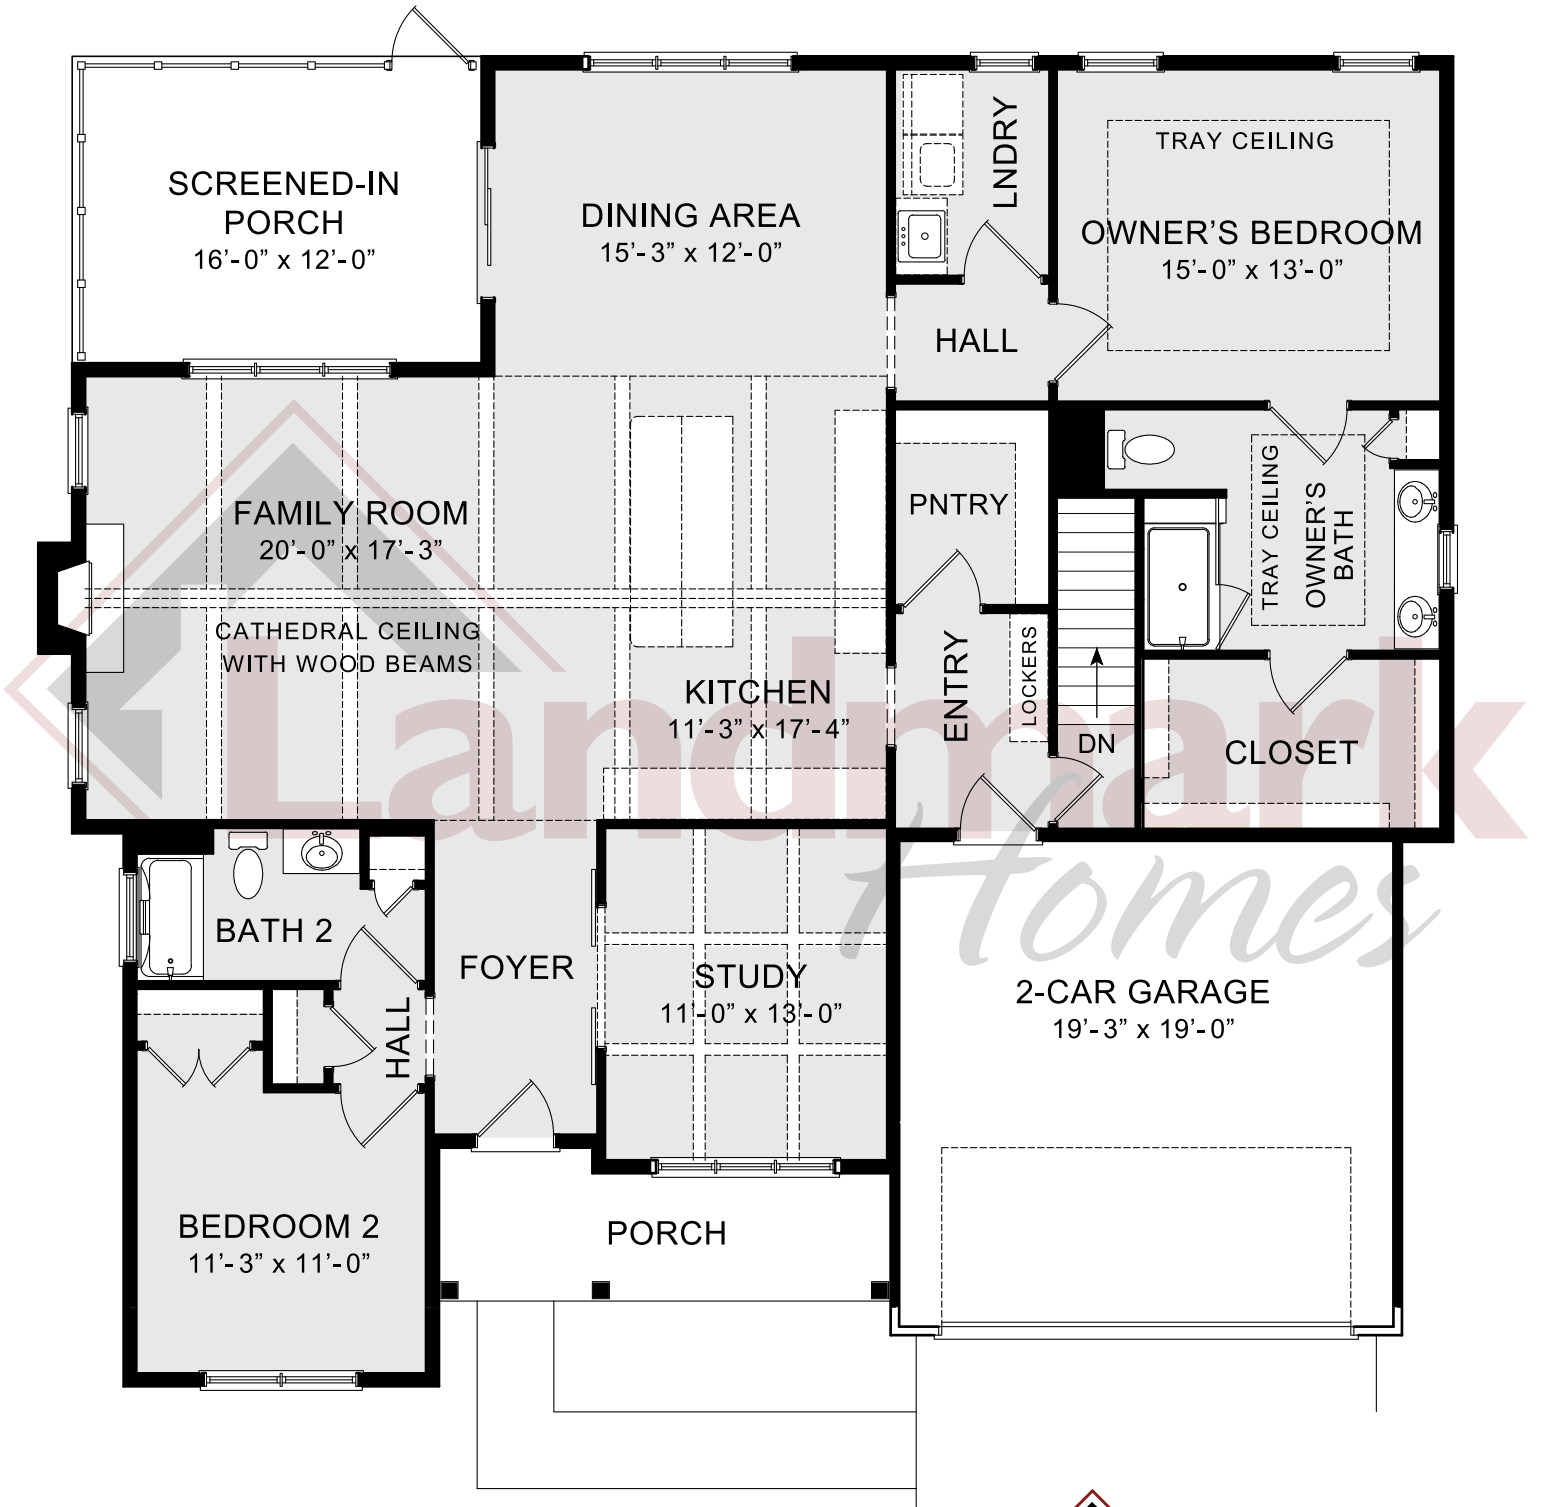

© 2018 Landmark Builders, Inc. We enforce our intellectual property rights to the fullest extent permitted by applicable law. Elevations and landscaping are artists' conceptions. Blue prints take precedence over artwork. Equal Housing Opportunity. Prices and details subject to change without notification. See Community Sales Manager for details. Last Updated: 09-17-18