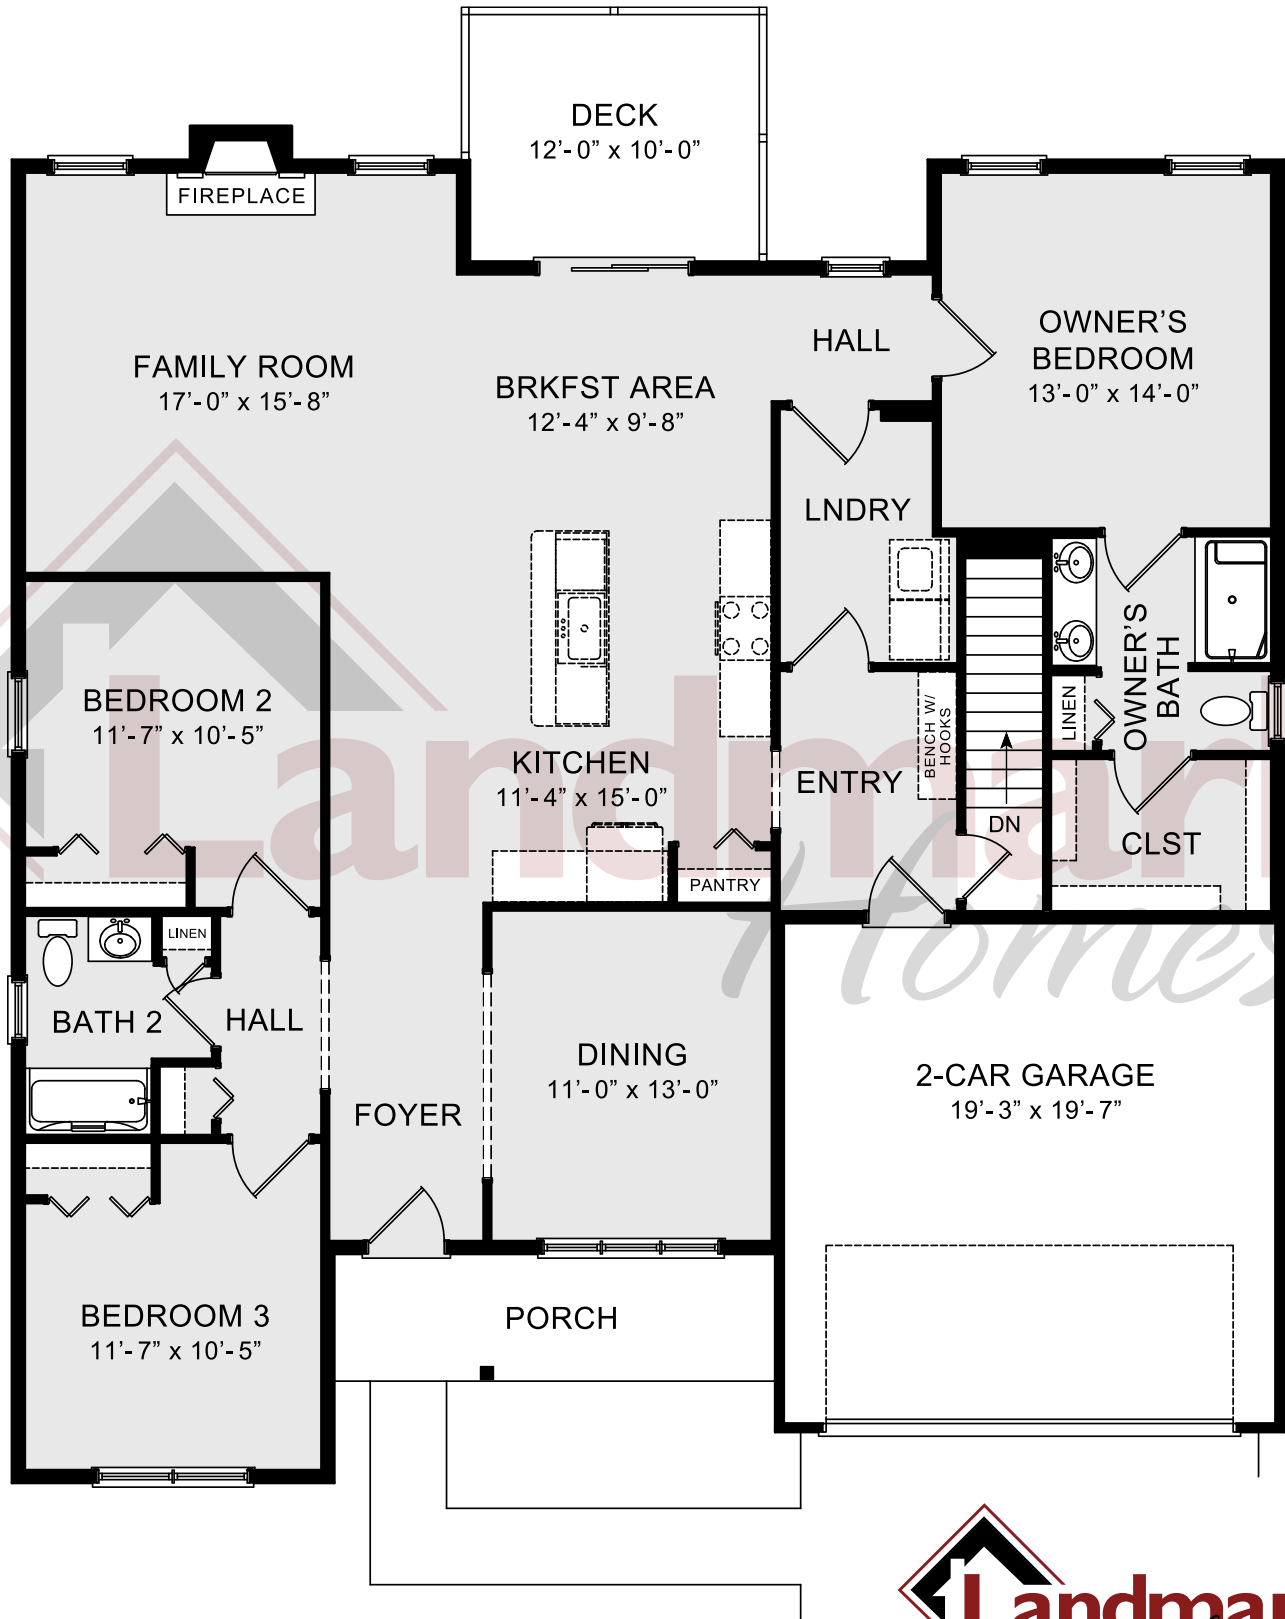

412 Orchid Circle, Lebanon, PA 17046

BENNETT

COMMUNITY: Crossings at Sweetbriar 55+ | LOT #: 154 | AVAILABLE: Spring

 BEDROOM: 3  BATHROOM: 2  SQ FT: 1,937

- Open plan with 9' ceilings throughout and full, daylight basement
- Stylish vinyl plank flooring in the foyer, dining room, family room, kitchen, and breakfast area
- 2-Car garage with mudroom that includes bench with coat hooks
- Kitchen with stainless steel appliances and quartz countertops with tile backsplash opens to the breakfast area and family room
- Sliding glass doors in breakfast area provide access to the deck
- Cozy gas fireplace in family room has stone surround with mantel
- Owner's suite includes a spacious closet and a private bathroom with double bowl vanity and 5' shower

© 2020 Landmark Builders, Inc. We enforce our intellectual property rights to the fullest extent permitted by applicable law. Elevations and landscaping are artists' conceptions only. Actual construction documents take precedence over artwork. Similar photos shown are for representative purposes only. Details subject to change without notification. See Community Sales Manager for details. Last Updated: 11-06-20