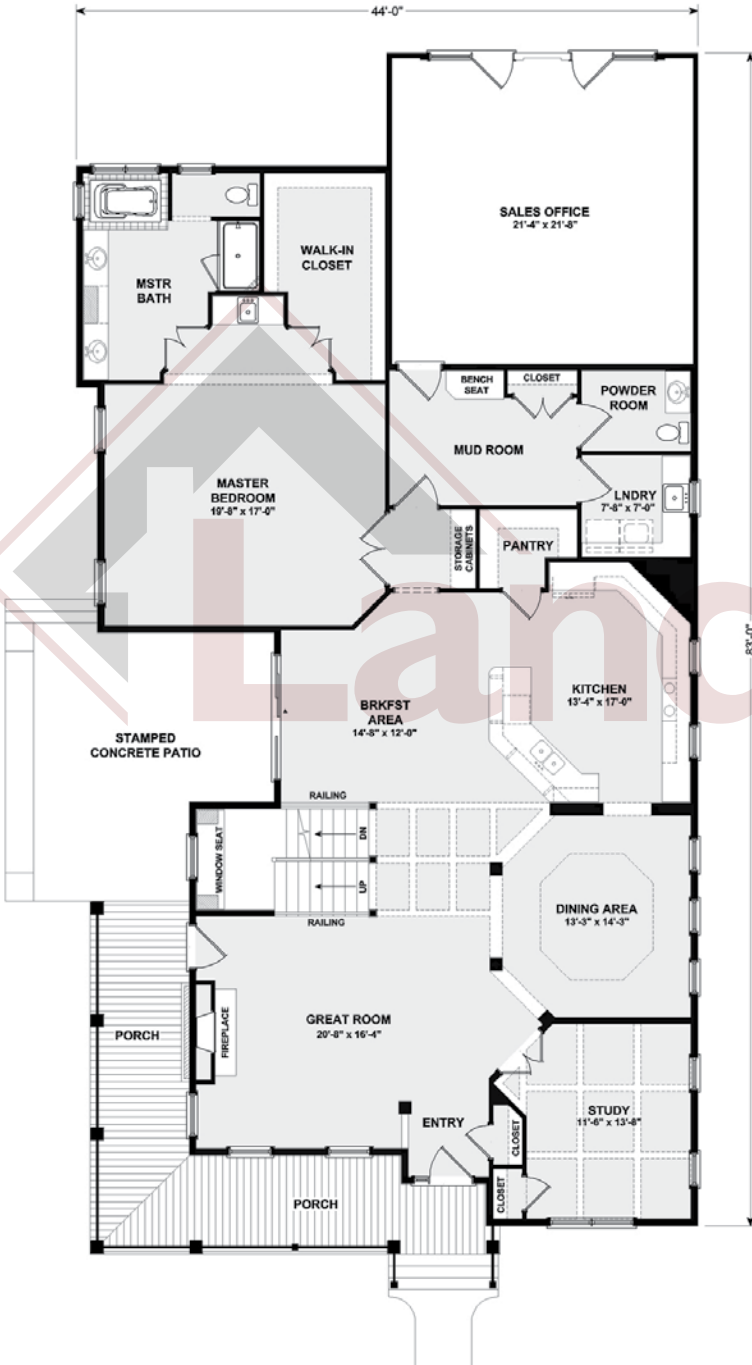

322 Home Towne Blvd, Ephrata, PA 17522

STYLISH FIRST-FLOOR LIVING HAS SPACIOUS REC ROOM

OAKVILLE

Model Home

COMMUNITY: Home Towne Square 55+ | LOT #: 152 | AVAILABLE: Now

 BEDROOM: 2  BATHROOM: 2.5  SQ FT: 3,457

- 2-Story home with finished basement has home theater area, full kitchen, powder room, and wine room with tiled seating area
- Elegant detailing throughout such as wide door and window trim/baseboard, rounded corners, and chair rail on stair columns
- First-floor owner's suite with expansive closet, coffee bar, and private bath with whirlpool and tile shower
- Kitchen features custom cabinetry with crown molding, granite countertops, tile backsplash, and stainless steel appliances
- Landscaped, stamped concrete patio area includes built-in granite countertop with grill and rough-in for gas line

Call/Text Christine Glover at **717-344-8748** | ChristineG@OwnALandmark.com | OwnALandmark.com

FIRST FLOOR

SECOND FLOOR

© 2014 Landmark Builders, Inc. We enforce our intellectual property rights to the fullest extent permitted by applicable law. Elevations and landscaping are artists' conceptions. Blue prints take precedence over artwork. Equal Housing Opportunity. Prices and details subject to change without notification. See Community Sales Manager for details. Last Updated: 01-23-18