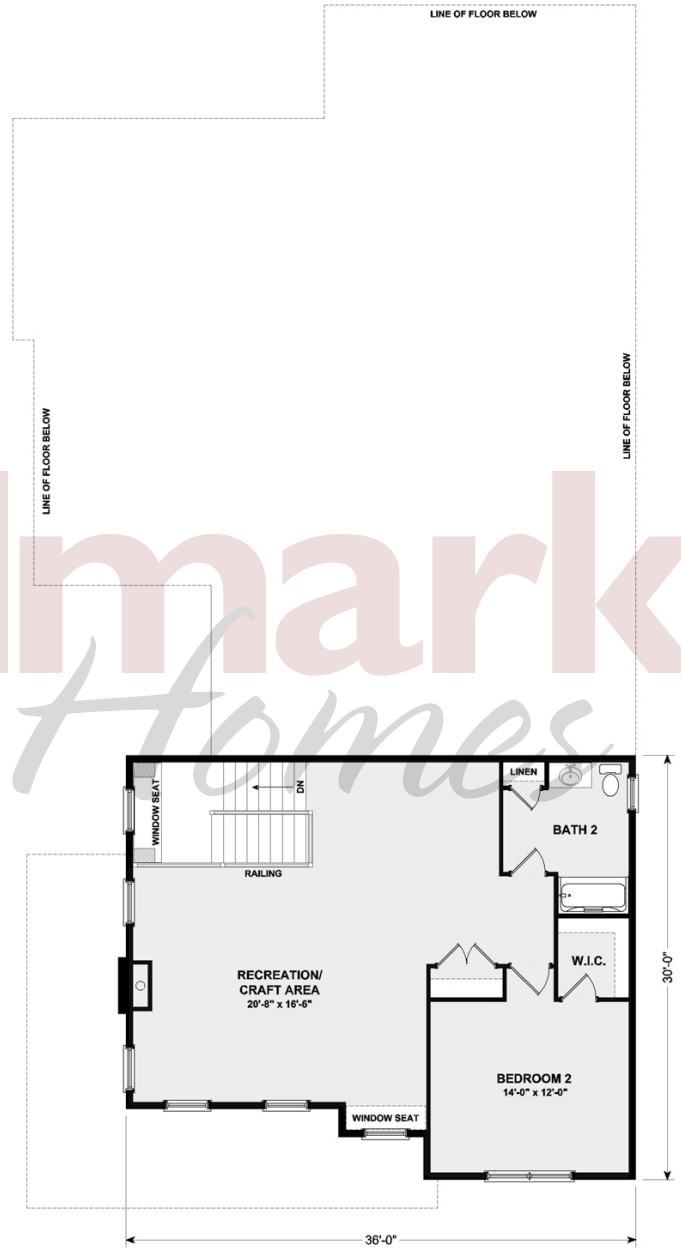

FIRST FLOOR

SECOND FLOOR

© 2014 Landmark Builders, Inc. We enforce our intellectual property rights to the fullest extent permitted by applicable law. Elevations and landscaping are artists' conceptions. Blue prints take precedence over artwork. Equal Housing Opportunity. Prices and details subject to change without notification. See Community Sales Manager for details. Last Updated: 01-23-18