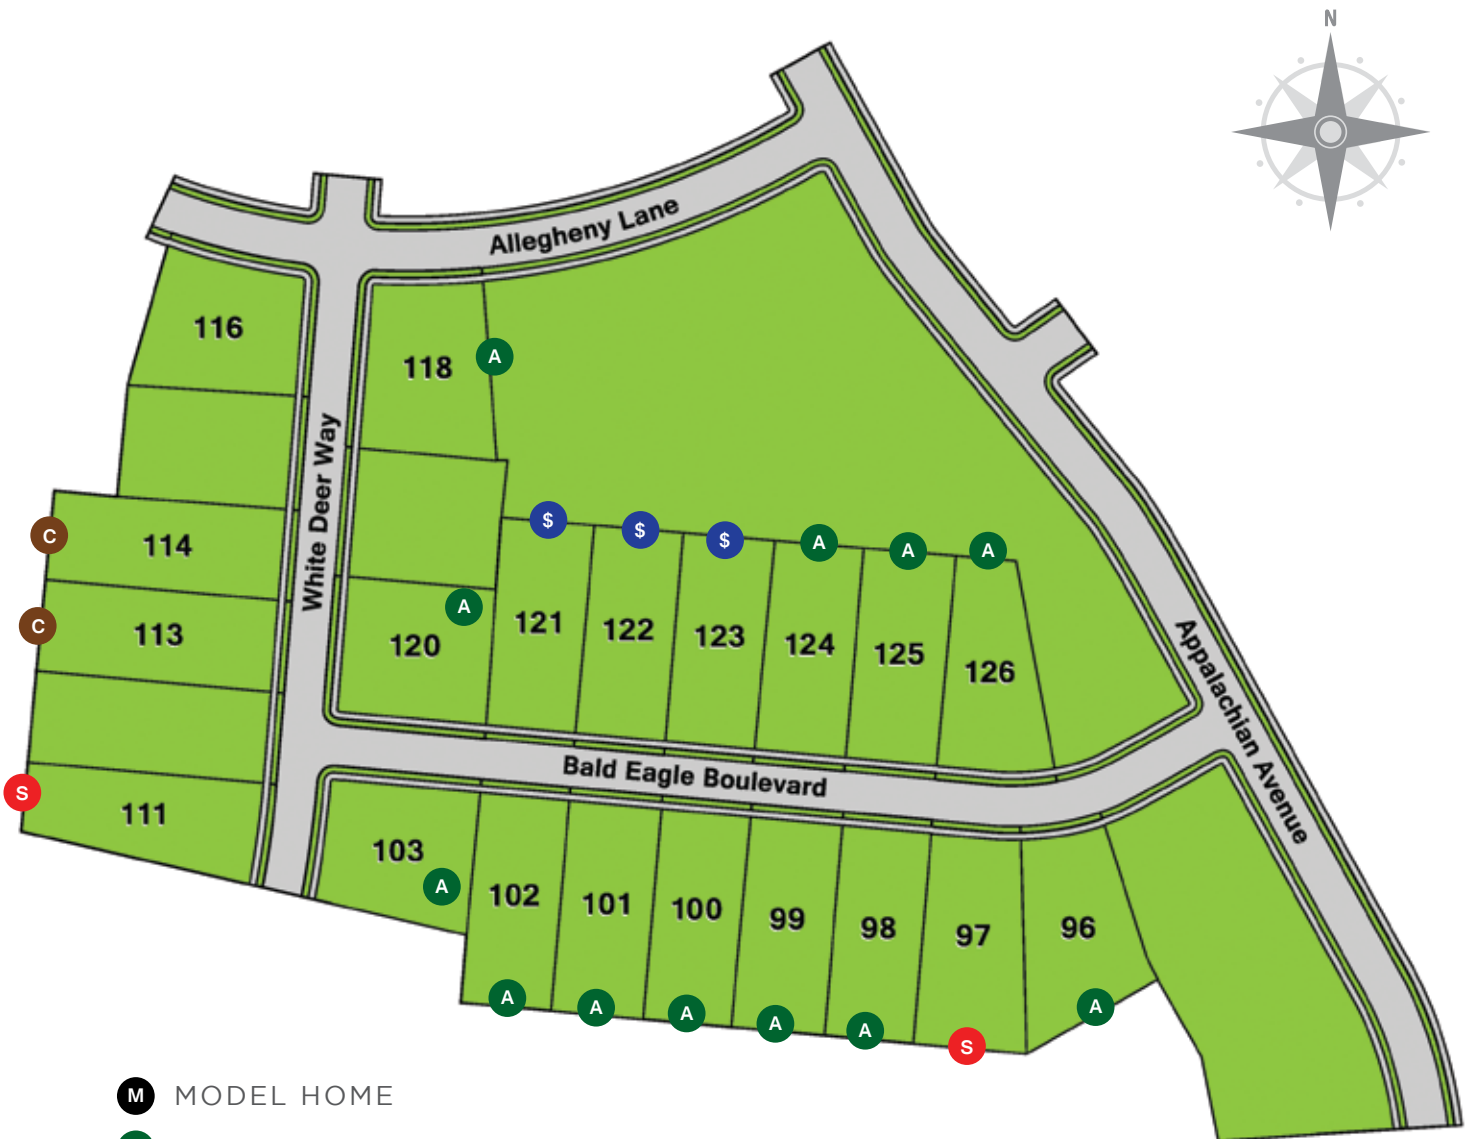

## COMMUNITY ADDRESS:

118 White Deer Way, Carlisle, PA 17013

# Mountain View Estates

Starting from the low \$300's

COUNTY: Cumberland | TOWNSHIP: North Middleton | SCHOOL DISTRICT: Carlisle Area

Nestled in the Cumberland Valley countryside surrounded by the picturesque Blue Mountains, Mountain View Estates boasts idyllic rural living just minutes from shopping, dining, and entertainment. The new home community in Carlisle, PA features single-family homes starting from the mid \$300's. Ideally located on Harrisburg's West Shore, Mountain View Estates is convenient to major travel routes including I-81 and the Pennsylvania Turnpike.