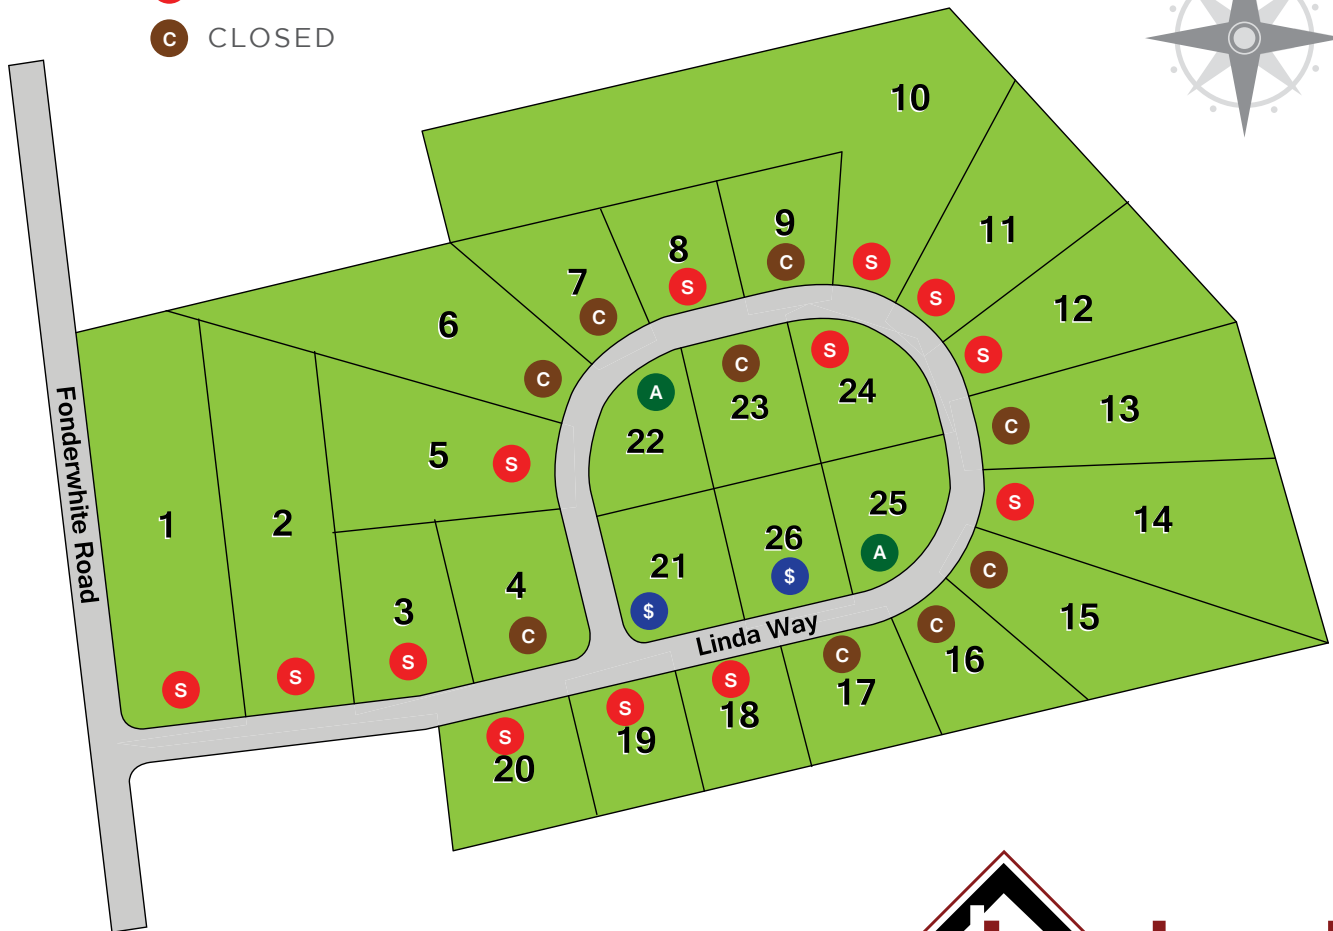

Lindcrest

NEW HOMES STARTING FROM THE UPPER \$300'S

COMMUNITY KEY FEATURES:

- Picturesque South Lebanon location
- One and two-story homes
- Award-winning home plans
- Minutes from conveniences

COMMUNITY ADDRESS:

121 Linda Way, Lebanon, PA 17042

Lindcrest

Starting from the upper \$300's

COUNTY: Lebanon | TOWNSHIP: South Lebanon | SCHOOL DISTRICT: Cornwall Lebanon

Bordering the scenic farmlands in South Lebanon Township, the new home community of Lindcrest offers peaceful countryside living just minutes from dining, shopping, and conveniences. The quaint community is comprised of 26 homesites ranging in size from 1/3 to 2 acres. Home buyers at Lindcrest can choose from a portfolio of award-winning, customizable home plans.

Lindcrest

- M** MODEL HOME
- A** AVAILABLE
- \$** SPEC
- R** RESERVED
- S** SOLD
- C** CLOSED

Actual availability may vary. Refer to interactive sitemap on website for up-to-date details. Last Updated: 01-28-21