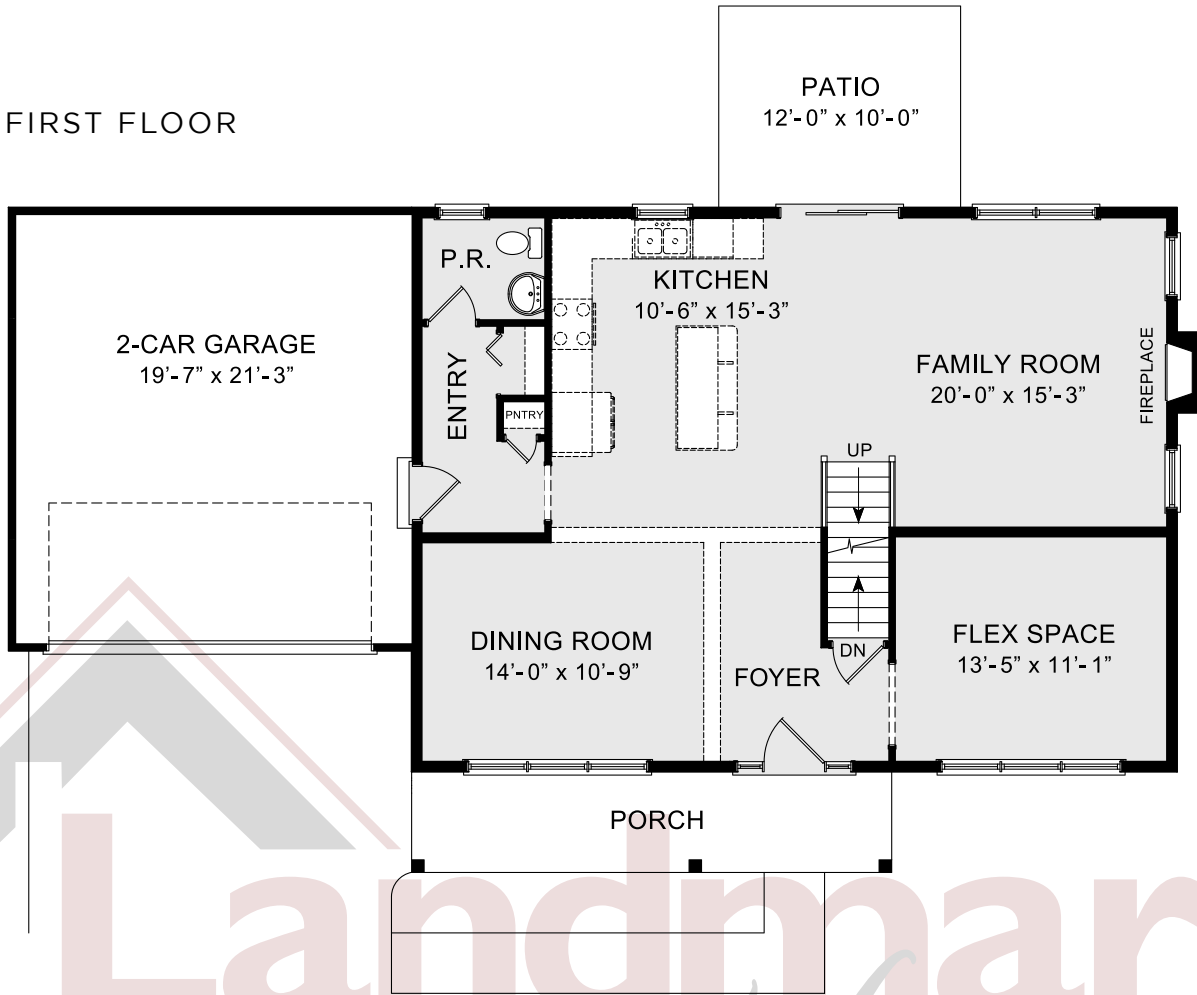

## HUNTINGTON

COMMUNITY: Wright's Landing | LOT #: 8 | AVAILABLE: Spring

 BEDROOM: 4    BATHROOM: 2.5    SQ FT: 2,391

- 2-Story home with welcoming front porch, open floor plan, and 9' ceilings on the first floor
- 2-Car garage includes mud room entry with extra storage space
- Versatile flex space and dining room to the front of the home
- Stylish vinyl plank flooring throughout the first floor
- Open kitchen features stainless steel appliances and granite countertops with tile backsplash
- Family room warmed by a gas fireplace with stone surround and box beam mantel
- Spacious owner's suite with private bath featuring a double bowl vanity and 5' shower and a large closet
- Convenient laundry room on the 2nd floor

FIRST FLOOR

SECOND FLOOR

© 2020 Landmark Builders, Inc. We enforce our intellectual property rights to the fullest extent permitted by applicable law. Elevations and landscaping are artists' conceptions only. Actual construction documents take precedence over artwork. Similar photos shown are for representative purposes only. Details subject to change without notification. See Community Sales Manager for details. Last Updated: 10-27-20