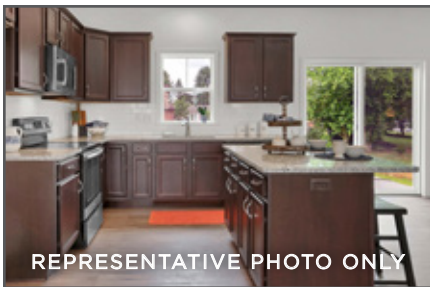

## HUNTINGTON

COMMUNITY: Wright's Landing | LOT #: 8 | AVAILABLE: Spring

 BEDROOM: 4    BATHROOM: 2.5    SQ FT: 2,391

- 2-Story home with welcoming front porch, open floor plan, and 9' ceilings on the first floor
- 2-Car garage includes mud room entry with extra storage space
- Versatile flex space and dining room to the front of the home
- Stylish vinyl plank flooring throughout the first floor
- Open kitchen features stainless steel appliances and granite countertops with tile backsplash
- Family room warmed by a gas fireplace with stone surround and box beam mantel
- Spacious owner's suite with private bath featuring a double bowl vanity and 5' shower and a large closet
- Convenient laundry room on the 2nd floor