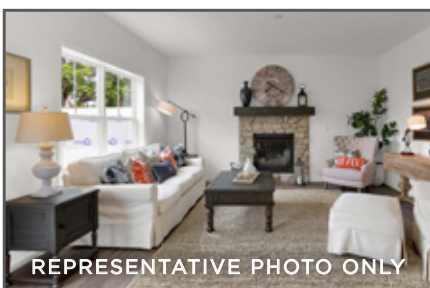

## HUNTINGTON

COMMUNITY: Wright's Landing | LOT #: 8 | AVAILABLE: Spring

 BEDROOM: 4    BATHROOM: 2.5    SQ FT: 2,391

- 2-Story home with welcoming front porch, open floor plan, and 9' ceilings on the first floor
- 2-Car garage includes mud room entry with extra storage space
- Versatile flex space and dining room to the front of the home
- Stylish vinyl plank flooring throughout the first floor
- Open kitchen features stainless steel appliances and granite countertops with tile backsplash
- Family room warmed by a gas fireplace with stone surround and box beam mantel
- Spacious owner's suite with private bath featuring a double bowl vanity and 5' shower and a large closet
- Convenient laundry room on the 2nd floor