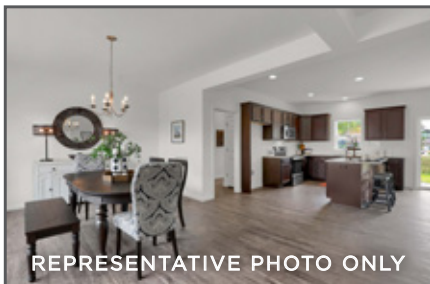

## HUNTINGTON

COMMUNITY: Wright's Landing | LOT #: 8 | AVAILABLE: Spring

 BEDROOM: 4    BATHROOM: 2.5    SQ FT: 2,391

- 2-Story home with welcoming front porch, open floor plan, and 9' ceilings on the first floor
- 2-Car garage includes mud room entry with extra storage space
- Versatile flex space and dining room to the front of the home
- Stylish vinyl plank flooring throughout the first floor
- Open kitchen features stainless steel appliances and granite countertops with tile backsplash
- Family room warmed by a gas fireplace with stone surround and box beam mantel
- Spacious owner's suite with private bath featuring a double bowl vanity and 5' shower and a large closet
- Convenient laundry room on the 2nd floor