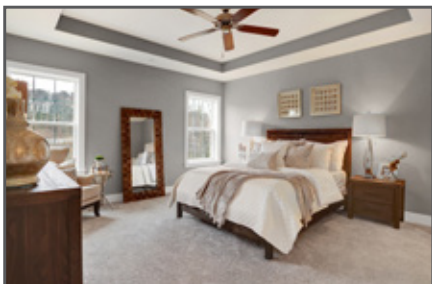

Hanbury Court