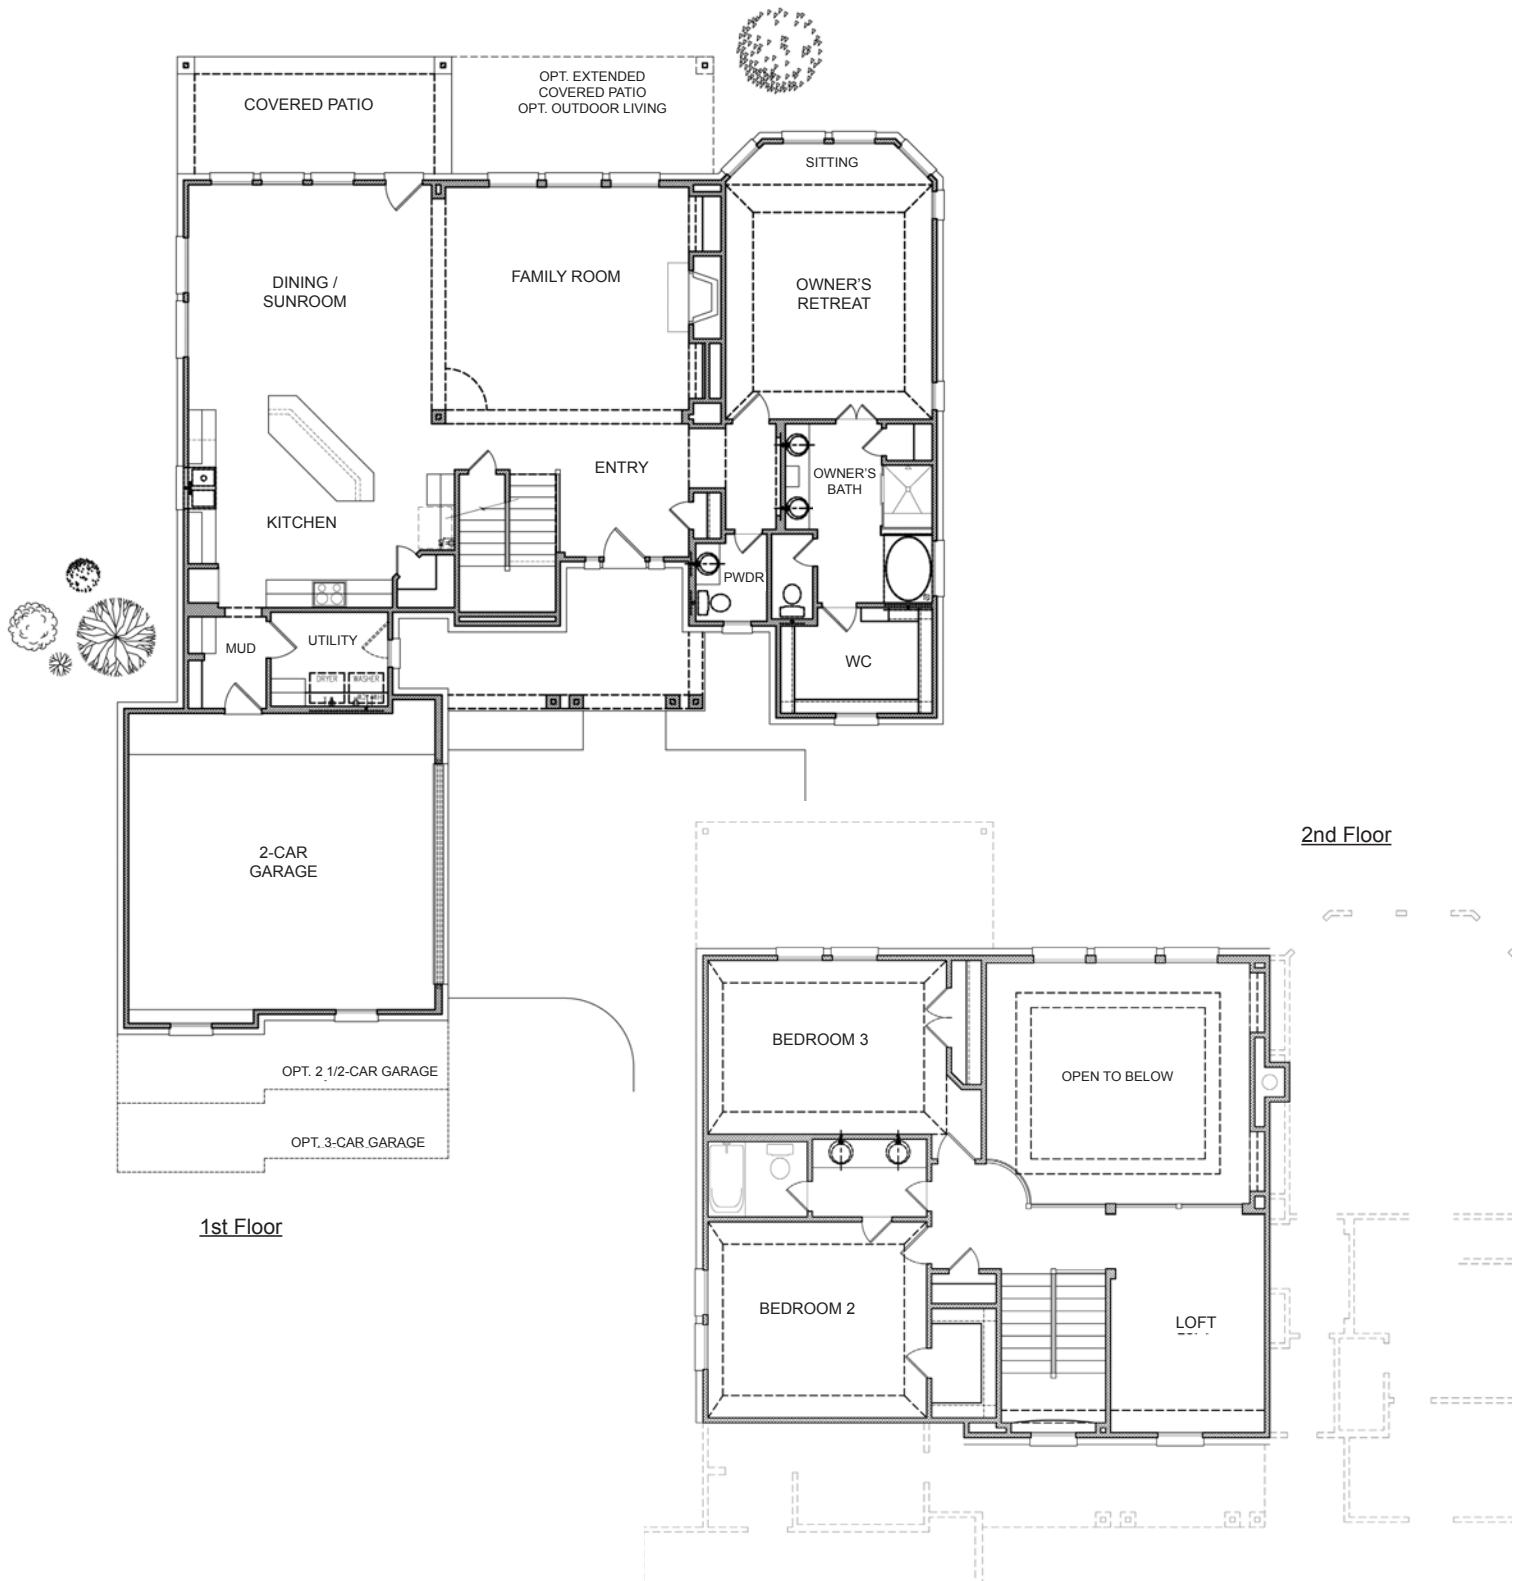

The Katherine

Prices, plans, dimensions, features, specification, materials and availability of homes or communities are subject to change without notice or obligation. Illustrations are artist depictions only and may differ from completed improvements. Not all options available in all communities. All Rights Reserved.