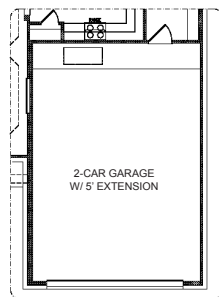

**KINSMEN
HOMES**
Built on Family Values

The Paige

*2134 sq. ft.
3 or 4 bedroom, 2 bath*

Elevation Option B

Front Elevation B w/Optional Stone

Front Elevation B w/Optional 2 1/2-Car Garage

Front Elevation B w/Optional 3-Car Garage

The Paige

OPTIONAL DINING

OPTIONAL GAMEROOM

OPTIONAL BEDROOM 4

OPTIONAL EXT. COVERED PATIO

OPTIONAL 3 CAR GARAGE

OPTIONAL 2 1/2 CAR GARAGE

OPTIONAL GARAGE W/ 5' EXT