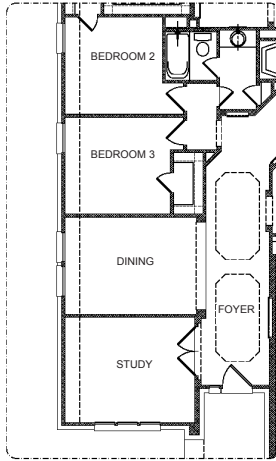

The Paige

OPTIONAL DINING