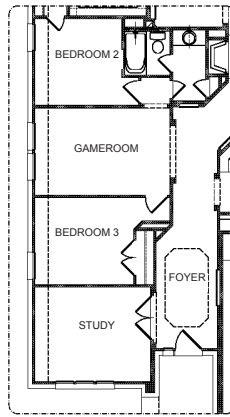

**KINSMEN
HOMES**
Built on Family Values

The Paige

*2134 sq. ft.
3 or 4 bedroom, 2 bath*

Elevation Option A

Front Elevation A w/Optional Stone

Front Elevation A w/Optional 2 1/2-Car Garage

Front Elevation A w/Optional 3-Car Garage

**KINSMEN
HOMES**
Built on Family Values

The Paige

*2134 sq. ft.
3 or 4 bedroom, 2 bath*

Elevation Option B

Front Elevation B w/Optional Stone

Front Elevation B w/Optional 2 1/2-Car Garage

Front Elevation B w/Optional 3-Car Garage

The Paige

OPTIONAL DINING

OPTIONAL GAMEROOM

OPTIONAL BEDROOM 4

OPTIONAL EXT. COVERED PATIO

OPTIONAL 3 CAR GARAGE

OPTIONAL 2 1/2 CAR GARAGE

OPTIONAL GARAGE W/ 5' EXT