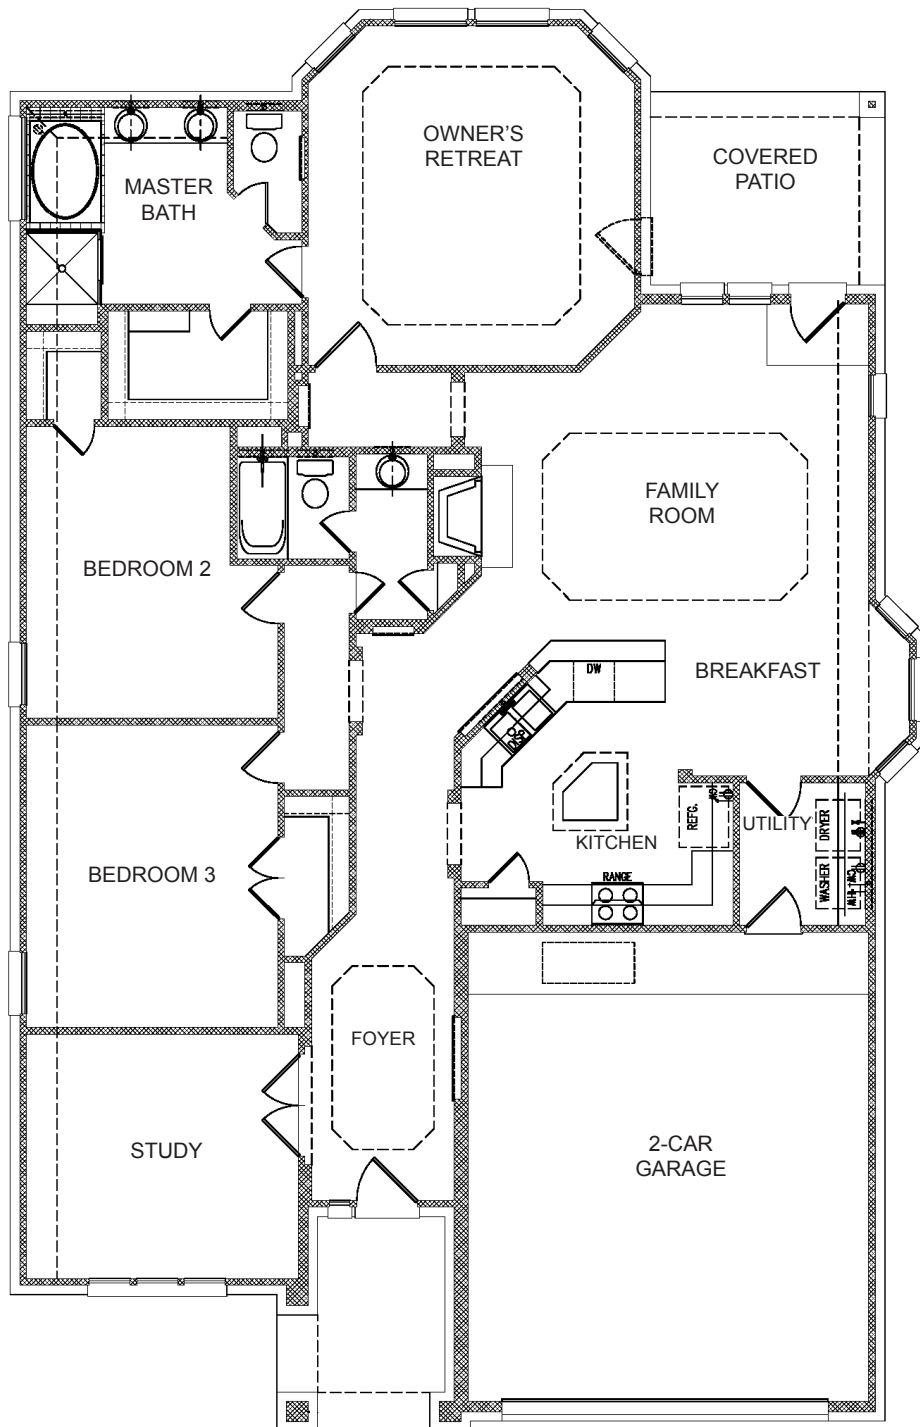

The Paige

Prices, plans, dimensions, features, specification, materials and availability of homes or communities are subject to change without notice or obligation. Illustrations are artist depictions only and may differ from completed improvements. Not all options available in all communities. All Rights Reserved.