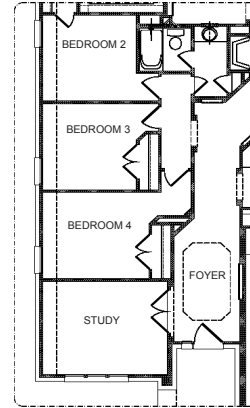

**KINSMEN
HOMES**
Built on Family Values

The Paige

*2134 sq. ft.
3 or 4 bedroom, 2 bath*

Elevation Option B

Front Elevation B w/Optional Stone

Front Elevation B w/Optional 2 1/2-Car Garage

Front Elevation B w/Optional 3-Car Garage

The Paige

OPTIONAL DINING

OPTIONAL GAMEROOM

OPTIONAL BEDROOM 4

OPTIONAL EXT. COVERED PATIO

OPTIONAL 3 CAR GARAGE

OPTIONAL 2 1/2 CAR GARAGE

OPTIONAL GARAGE W/ 5' EXT