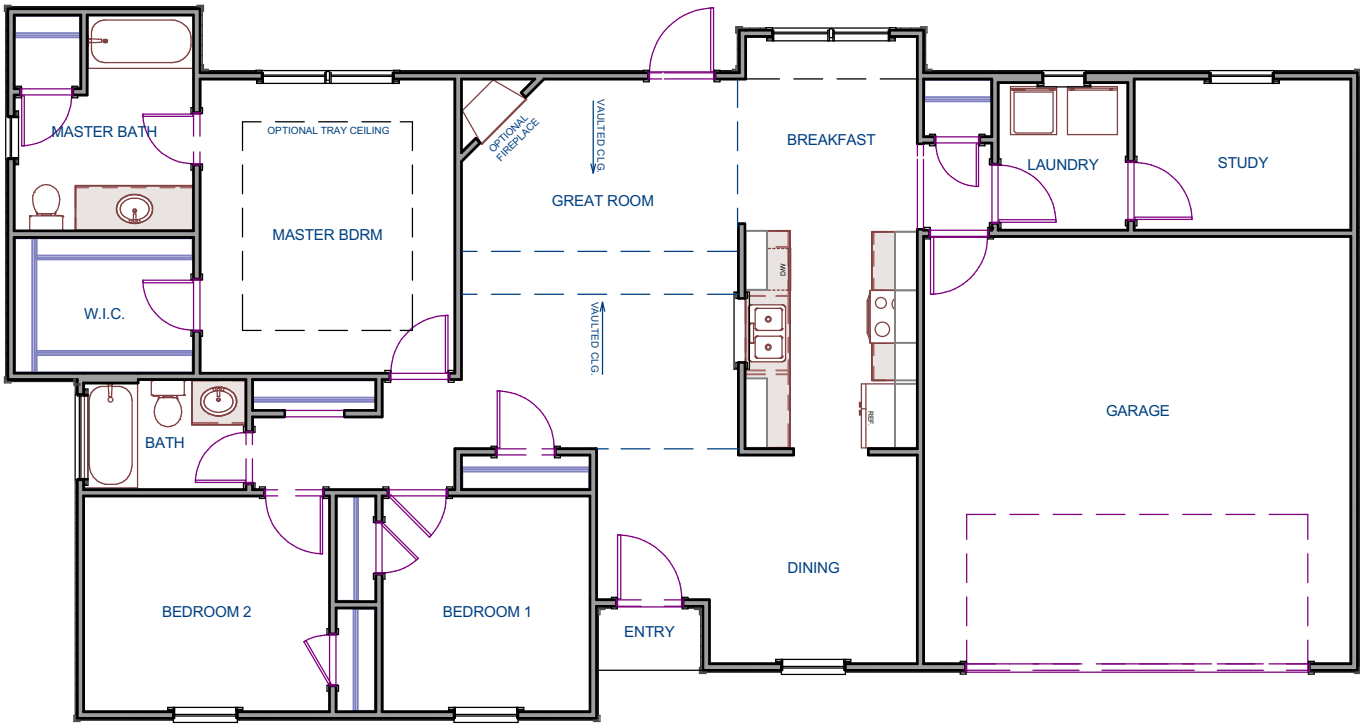

ELEVATION A

**SHAKE SIDING IS NOT INCLUDED IN SILVER PACKAGE NEIGHBORHOODS

ELEVATION B

ELEVATION C

THE FREDRICA PLAN

37 WEST FAIRMONT AVENUE, UNIT 202, SAVANNAH GA, 31406
912-354-0838 www.horizonsavannah.com

OPTIONAL MASTER BATH

FLOOR PLAN

THE FREDRICA PLAN

3 BEDROOM / 2 BATHROOMS / 1391 SQ FT

37 WEST FAIRMONT AVENUE, UNIT 202, SAVANNAH GA, 31406
912-354-0838 www.horizonsavannah.com

The house plans depicted herein are for presentation only. They do not reflect the builders final specifications & layout. Any price quoted is subject to change without notice & subject to confirmation by the builder.