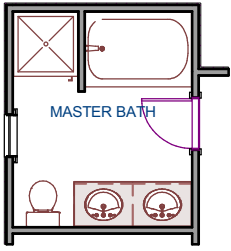

ELEVATION A

**SHAKE SIDING IS NOT INCLUDED IN SILVER PACKAGE NEIGHBORHOODS

ELEVATION B

ELEVATION C

THE FREDRICA PLAN

37 WEST FAIRMONT AVENUE, UNIT 202, SAVANNAH GA, 31406
912-354-0838 www.horizonsavannah.com

OPTIONAL MASTER BATH

FLOOR PLAN

THE FREDRICA PLAN

3 BEDROOM / 2 BATHROOMS / 1391 SQ FT

37 WEST FAIRMONT AVENUE, UNIT 202, SAVANNAH GA, 31406
912-354-0838 www.horizonsavannah.com

The house plans depicted herein are for presentation only. They do not reflect the builders final specifications & layout. Any price quoted is subject to change without notice & subject to confirmation by the builder.