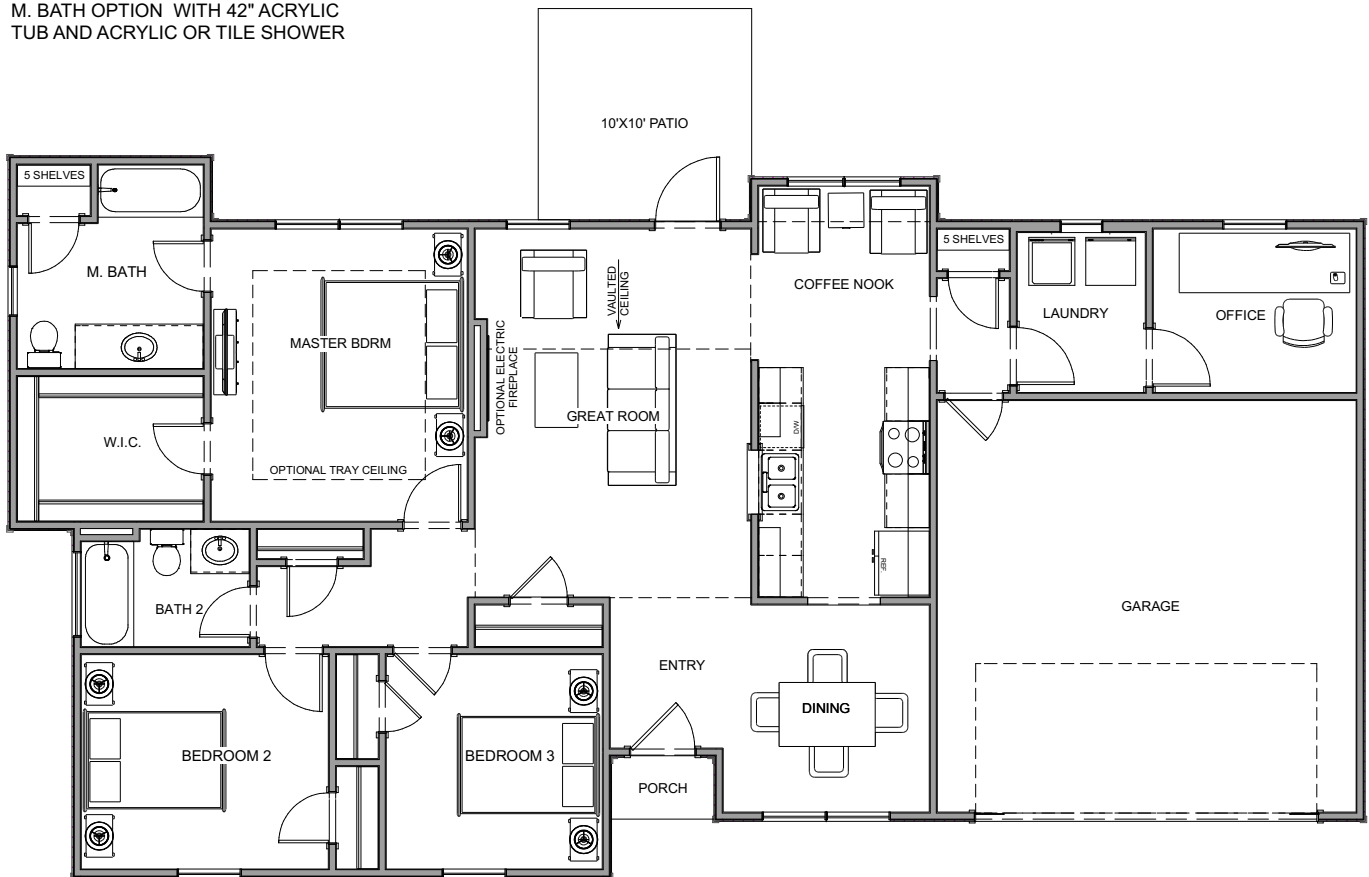

# THE FREDERICA

\*All elevations shown are with 9' ceilings on first floor. However, 8' ceilings are standard with silver and gold packages.

**ELEVATION A**

Shake is not included with elevation A in silver package neighborhoods

**ELEVATION B**

**ELEVATION C**

M. BATH OPTION WITH 42" ACRYLIC TUB AND ACRYLIC OR TILE SHOWER

FLOOR PLAN

\* Floor plans and elevations are for illustrative purpose and not intended for contractual purpose. Square footages are approximate and subject to change without notice. Home site selection may determine floor plan layout. Plan is property of builder. Horizon Home Builders does not discriminate on the basis of race, color, creed, religion, sex, national origin, age, familial status or disability.