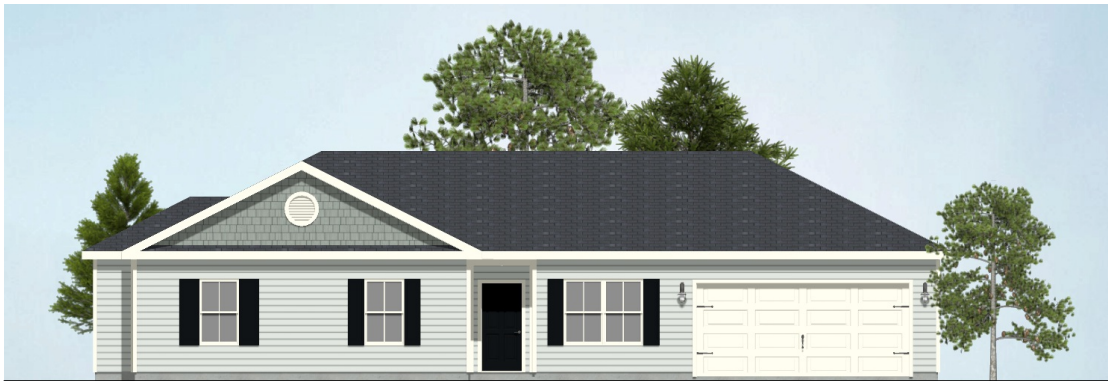

# THE FREDERICA

\*All elevations shown are with 9' ceilings on first floor. However, 8' ceilings are standard with silver and gold packages.

**ELEVATION A**

Shake is not included with elevation A in silver package neighborhoods

**ELEVATION B**

**ELEVATION C**

M. BATH OPTION WITH 42" ACRYLIC TUB AND ACRYLIC OR TILE SHOWER

FLOOR PLAN

\* Floor plans and elevations are for illustrative purpose and not intended for contractual purpose. Square footages are approximate and subject to change without notice. Home site selection may determine floor plan layout. Plan is property of builder. Horizon Home Builders does not discriminate on the basis of race, color, creed, religion, sex, national origin, age, familial status or disability.