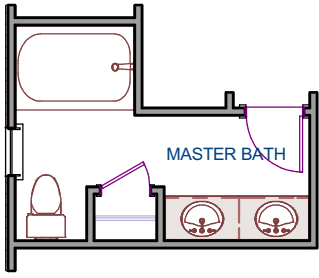

ELEVATION A

**SHAKE SIDING IS NOT INCLUDED IN SILVER PACKAGE NEIGHBORHOODS

ELEVATION B

ELEVATION C

THE FRANKLIN PLAN

37 WEST FAIRMONT AVENUE, UNIT 202, SAVANNAH GA, 31406
912-354-0838 www.horizonsavannah.com

OPTIONAL MASTER BATH

FIRST FLOOR

THE FRANKLIN PLAN

3 BEDROOMS / 2 BATHS / 1492 SQ FT

37 WEST FAIRMONT AVENUE, UNIT 202, SAVANNAH GA, 31406
912-354-0838 www.horizonsavannah.com

The house plans depicted herein are for presentation only. They do not reflect the builders final specifications & layout. Any price quoted is subject to change without notice & subject to confirmation by the builder.