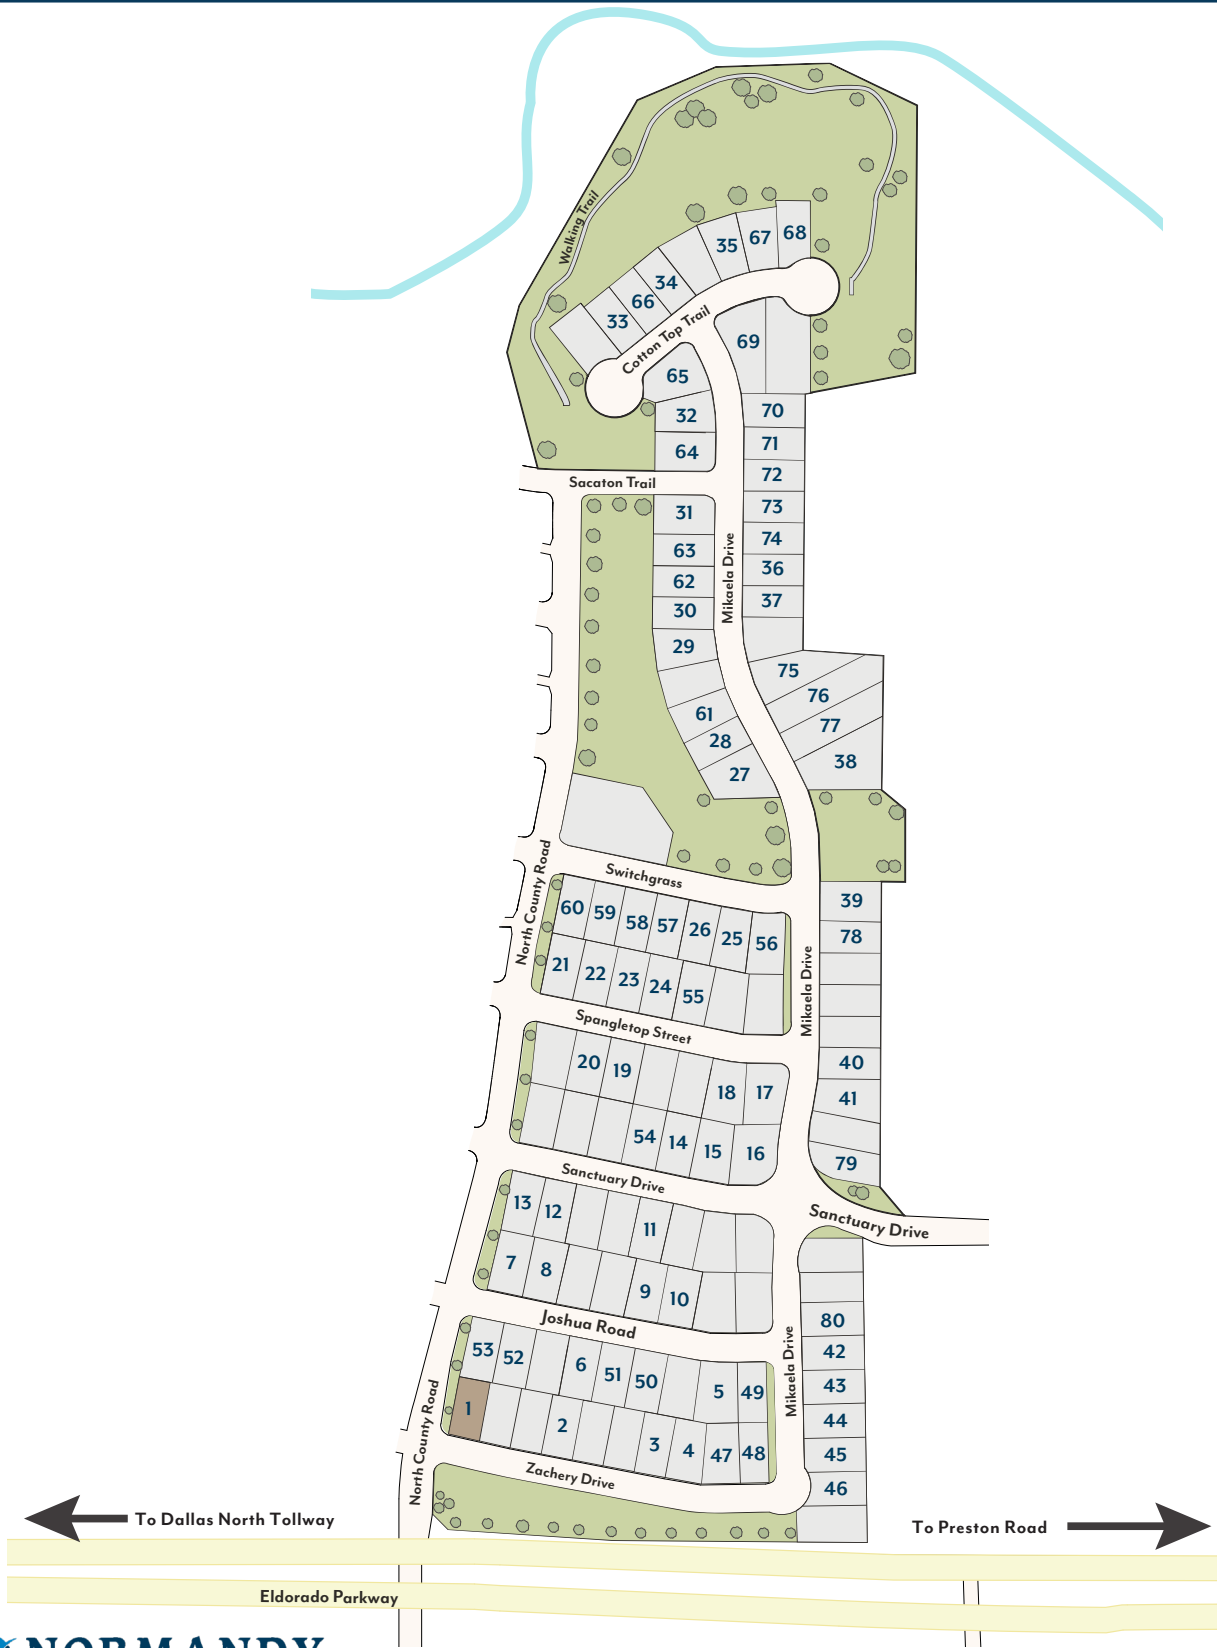

7414 ZACHERY DRIVE, FRISCO, TX 75033 | 469.785.5573

FRISCO SPRINGS

This is an artist's rendering. See recorded plat restrictions and easements. The developer reserves the right to change and modify development plans. All dimensions and square footage are approximate and subject to change. See Community Sales Manager for details. 9.24.19