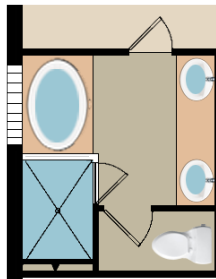

# JACKSON

Opt.  
Pocket  
Office

Opt.  
Wet Bar

Opt.  
Master  
Bath

All dimensions and square footage are approximate at Virdian and subject to change. Illustrations are artist's conception and not reproductions of original plans. The Normandy Homes' policy of continual attention to design and construction requires that specifications, equipment and dimensions be subject to change. Certain options can change room count. Please consult with Community Sales Manager for details. 6.05.18