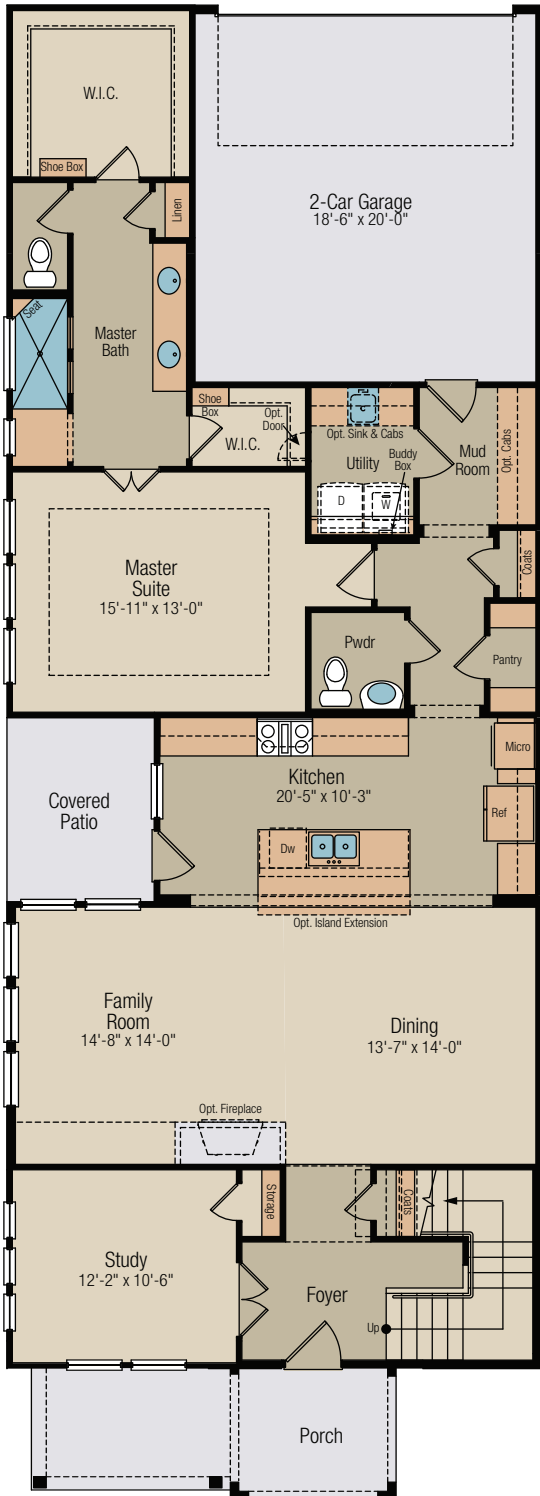

PALOMA

First floor

Second floor

Opt. Master Bath

**NORMANDY
 HOMES**

A GREEN BRICK PARTNER

All dimensions and square footage are approximate at Edgewood and subject to change. Illustrations are artist's conception and not reproductions of original plans. The Normandy Homes' policy of continual attention to design and construction requires that specifications, equipment and dimensions be subject to change. Certain options can change room count. Please consult with Community Sales Manager for details. 8.3.18