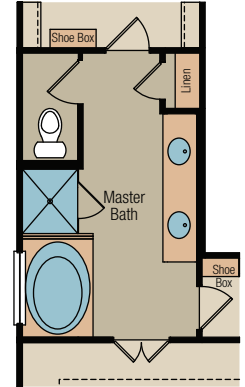

PALOMA

First floor

Second floor

Opt. Master Bath

**NORMANDY
 HOMES**

A GREEN BRICK PARTNER

All dimensions and square footage are approximate at Edgewood and subject to change. Illustrations are artist's conception and not reproductions of original plans. The Normandy Homes' policy of continual attention to design and construction requires that specifications, equipment and dimensions be subject to change. Certain options can change room count. Please consult with Community Sales Manager for details. 8.3.18