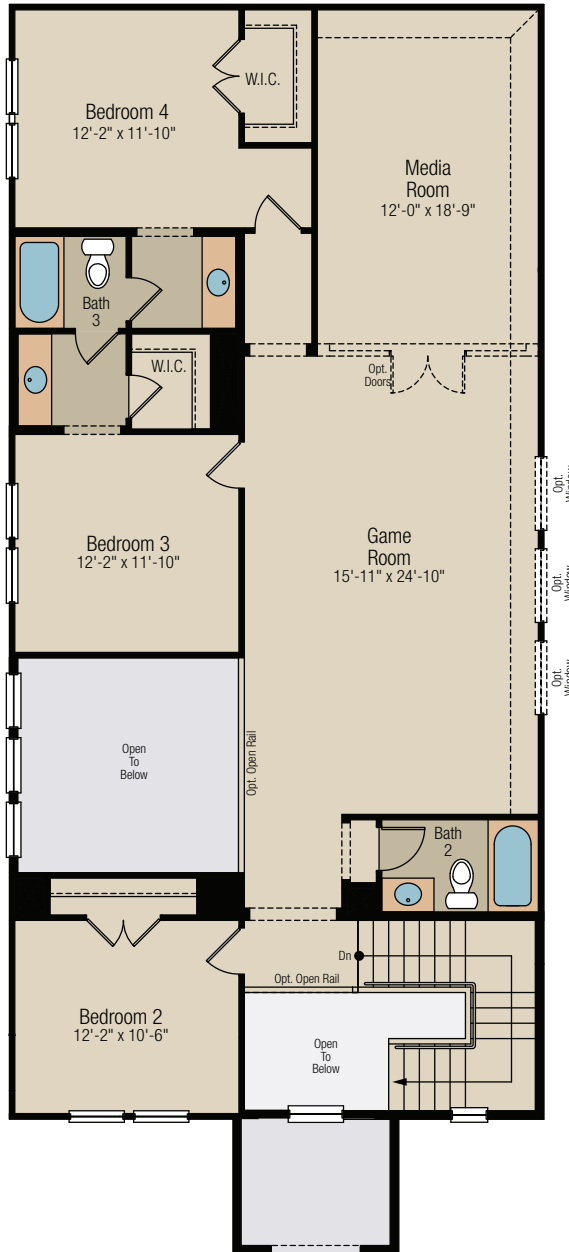

PALOMA

First floor

Second floor

Opt. Master Bath

**NORMANDY
 HOMES**

A GREEN BRICK PARTNER

All dimensions and square footage are approximate at Edgewood and subject to change. Illustrations are artist's conception and not reproductions of original plans. The Normandy Homes' policy of continual attention to design and construction requires that specifications, equipment and dimensions be subject to change. Certain options can change room count. Please consult with Community Sales Manager for details. 8.3.18