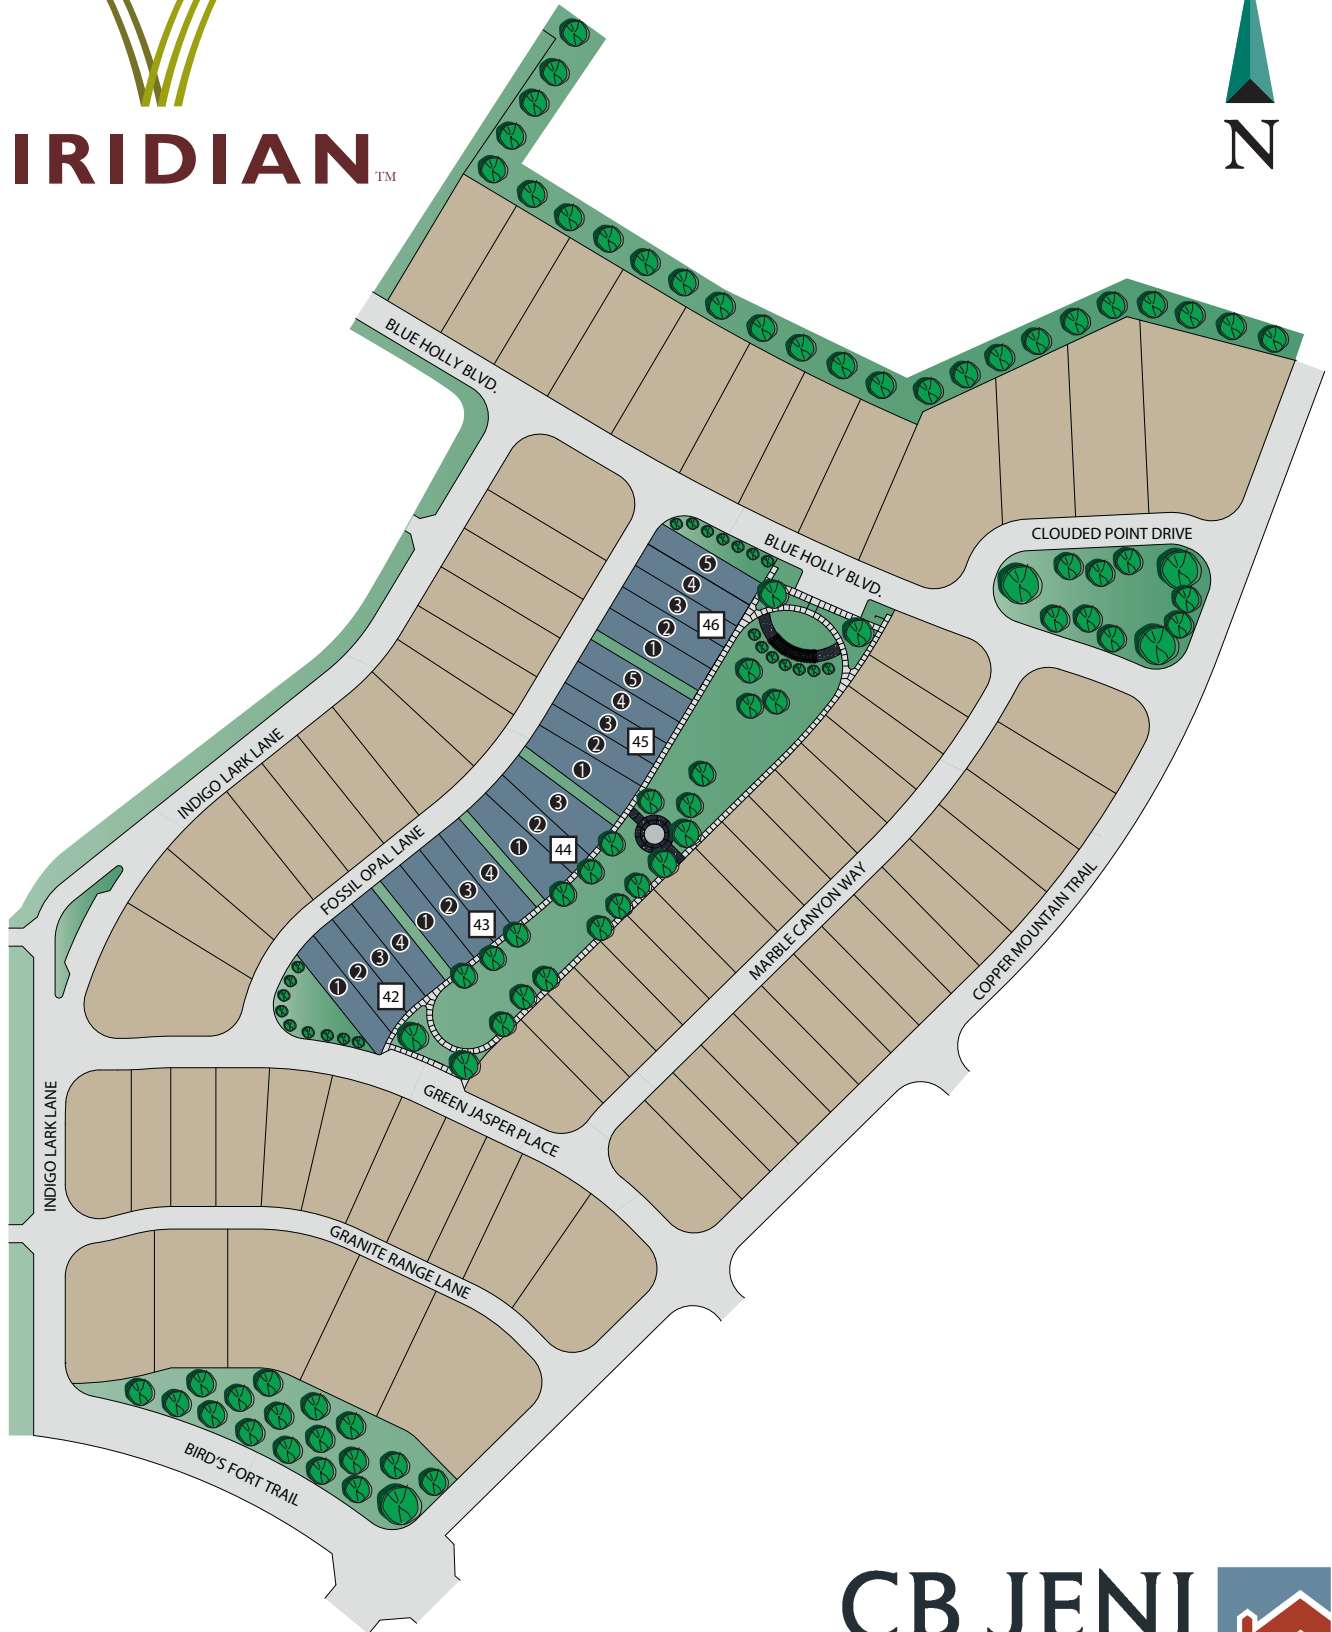

# VIRIDIAN

**CB JENI**  
*Lifestyle Homes*

A GREEN BRICK PARTNER

This is an artist's rendering. See recorded plat restrictions and easements. The developer reserves the right to change and modify development plans. All dimensions and square footage are approximate and subject to change. See Community Sales Manager for details. 8.10.18