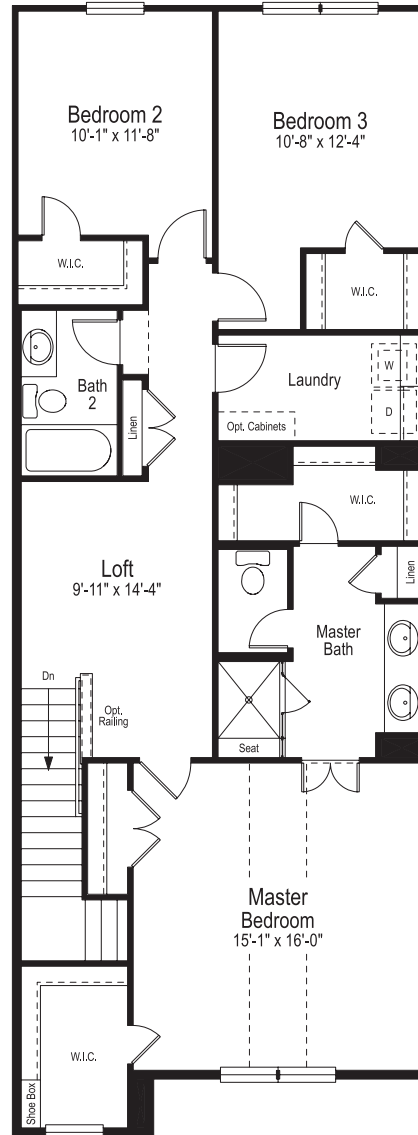

LINCOLN

CB JENI Homes

Floorplan

3 Bedrooms

2.5 Bathrooms

1,920 Sq. Ft.

First Floor

Second Floor

Lincoln A

Lincoln A

www.cbjenihomes.com

Vista del Lago | (469) 744-7237 | 2746 Vista Park Lane | Lewisville, TX 75067