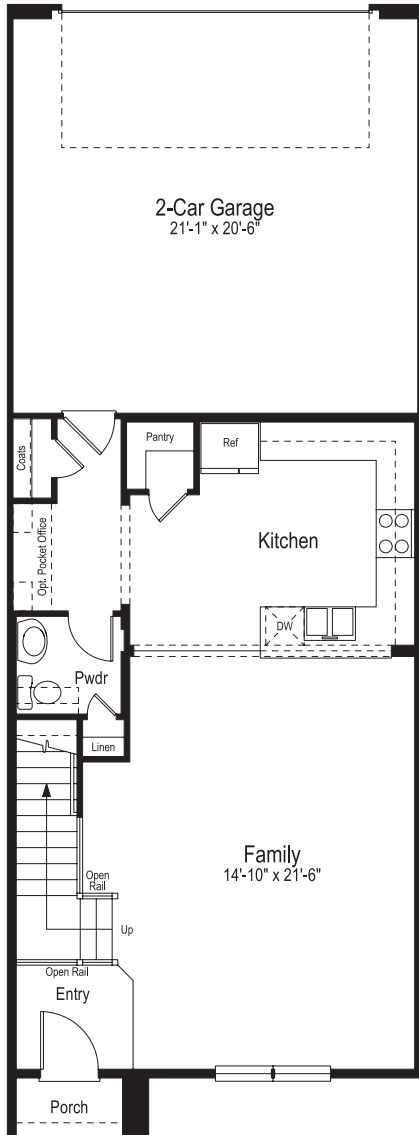

LINCOLN

CB JENI Homes

Floorplan

3 Bedrooms

2.5 Bathrooms

1,920 Sq. Ft.

First Floor

Second Floor

Lincoln A

Lincoln A

www.cbjenihomes.com

Vista del Lago | (469) 744-7237 | 2746 Vista Park Lane | Lewisville, TX 75067