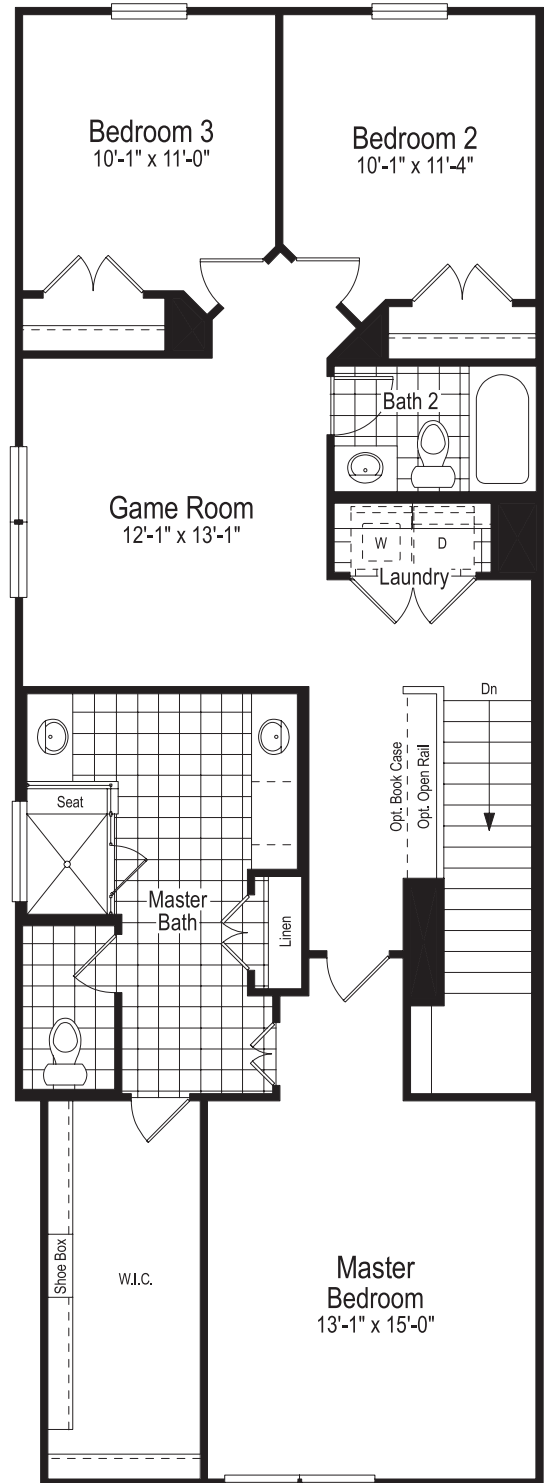

DALTON II

First Floor

Optional Master Bath

Second Floor

All dimensions and square footage are approximate at Villas at Southgate and subject to change. Illustrations are artist's conception and not reproductions of original plans. The CB JENI Homes' policy of continual attention to design and construction requires that specifications, equipment, and dimensions be subject to change without notice. Please consult with Community Sales Manager for additional information. 11/8/18