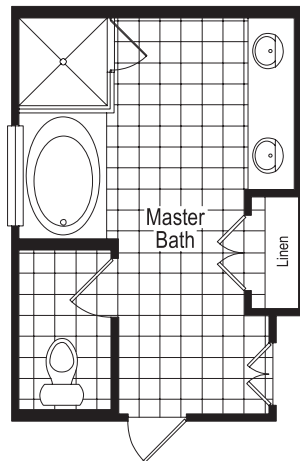

DALTON II

First Floor

Optional Master Bath

Second Floor

All dimensions and square footage are approximate at Villas at Southgate and subject to change. Illustrations are artist's conception and not reproductions of original plans. The CB JENI Homes' policy of continual attention to design and construction requires that specifications, equipment, and dimensions be subject to change without notice. Please consult with Community Sales Manager for additional information. 11/8/18