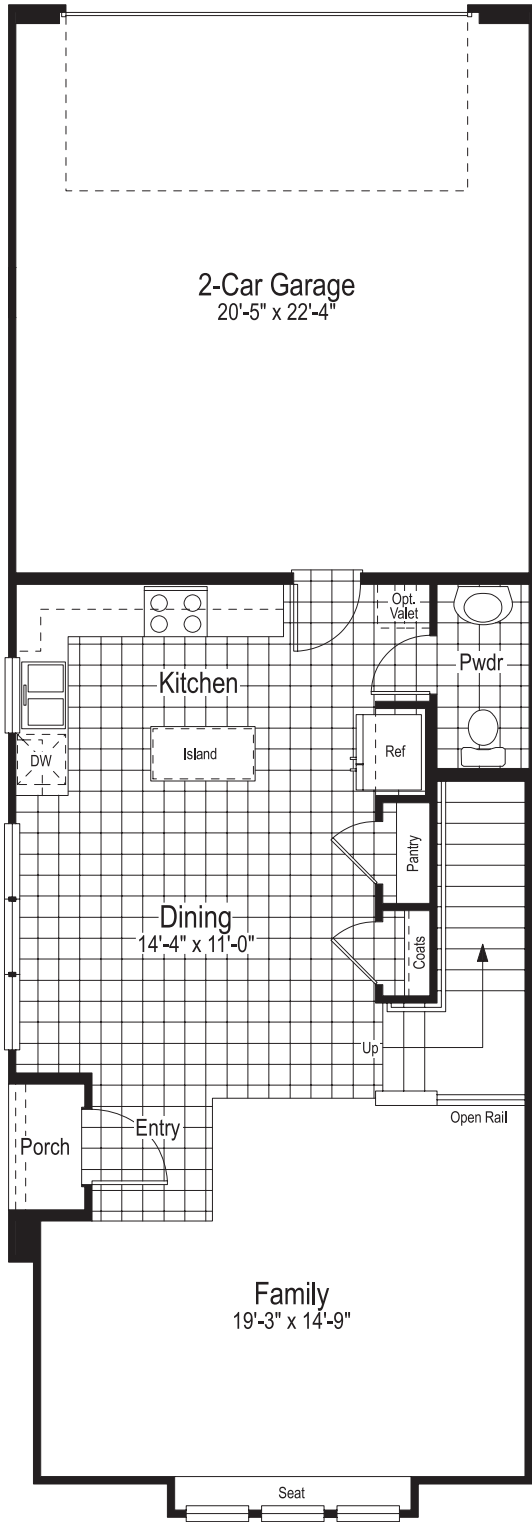

DALTON II

First Floor

Optional Master Bath

Second Floor

All dimensions and square footage are approximate at Villas at Southgate and subject to change. Illustrations are artist's conception and not reproductions of original plans. The CB JENI Homes' policy of continual attention to design and construction requires that specifications, equipment, and dimensions be subject to change without notice. Please consult with Community Sales Manager for additional information. 11/8/18