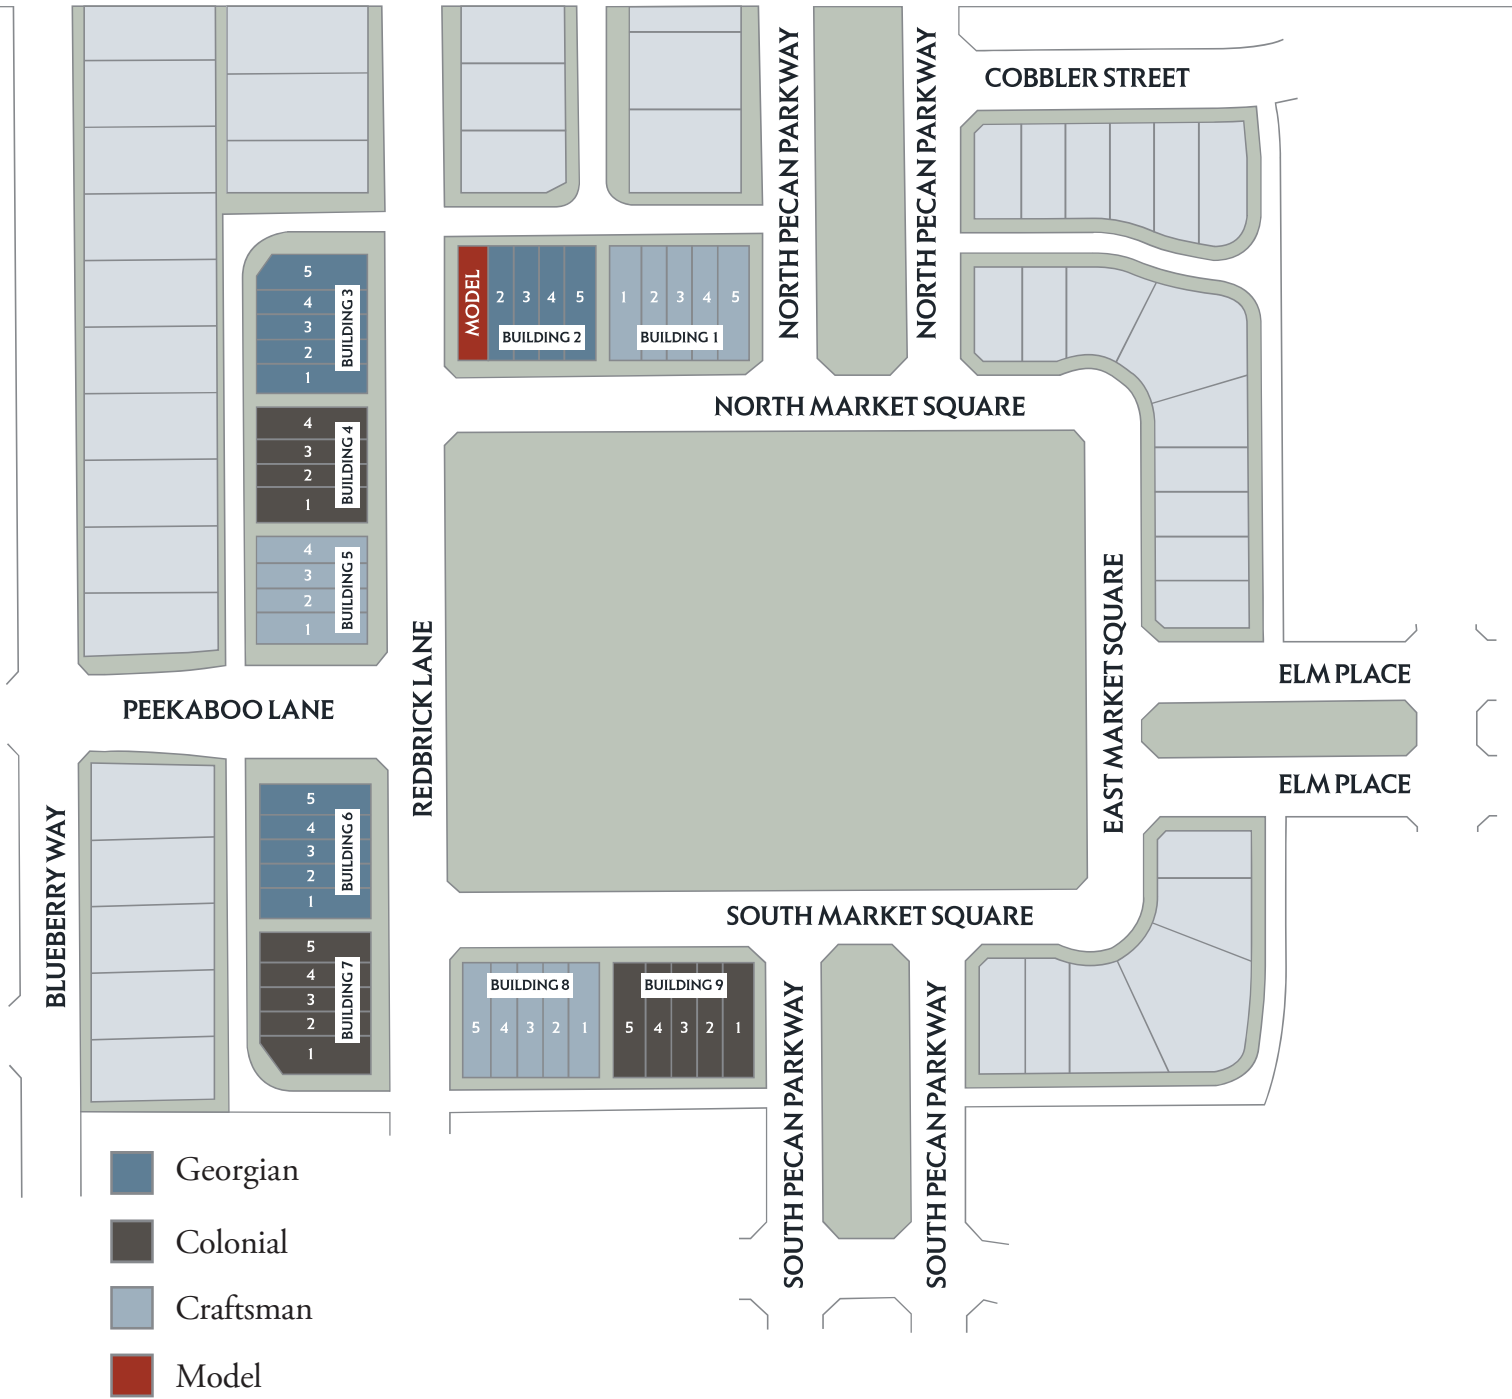

PECAN SQUARE

CB JENI Homes

Site Map

FM 407

www.cbjenihomes.com

Pecan Square | (972) 504-5342 | 2764 North Market Square | Northlake, TX 76247