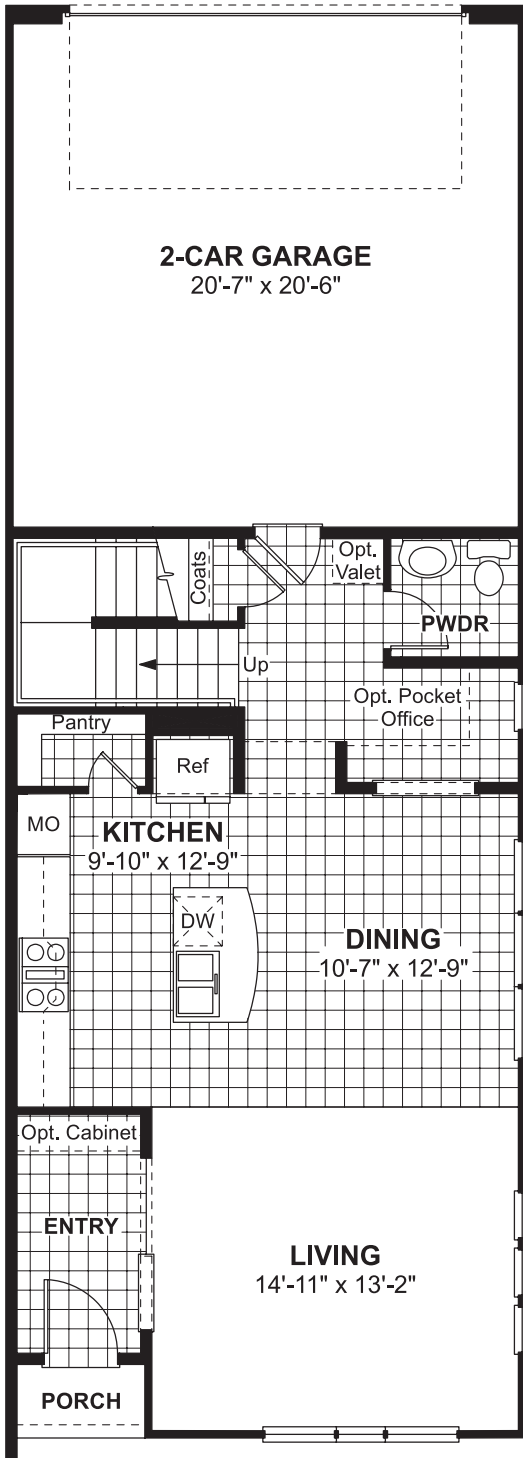

WRIGHT

FIRST FLOOR

SECOND FLOOR

**OPTIONAL
MASTERS
BATH**

All dimensions and square footage are approximate at Heritage Creekside and subject to change. Illustrations are artist's conception and not reproductions of original plans. The CB JENI Homes' policy of continual attention to design and construction requires that specifications, equipment, and dimensions be subject to change without notice. Please consult with Community Sales Manager for additional information. 5/10/18