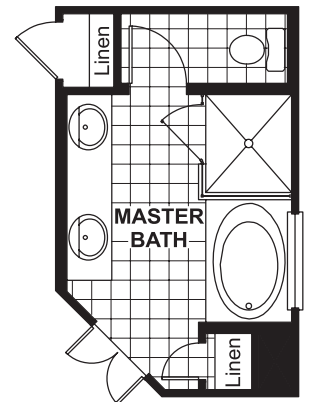

WRIGHT

FIRST FLOOR

SECOND FLOOR

**OPTIONAL
MASTERS
BATH**

All dimensions and square footage are approximate at Heritage Creekside and subject to change. Illustrations are artist's conception and not reproductions of original plans. The CB JENI Homes' policy of continual attention to design and construction requires that specifications, equipment, and dimensions be subject to change without notice. Please consult with Community Sales Manager for additional information. 5/10/18