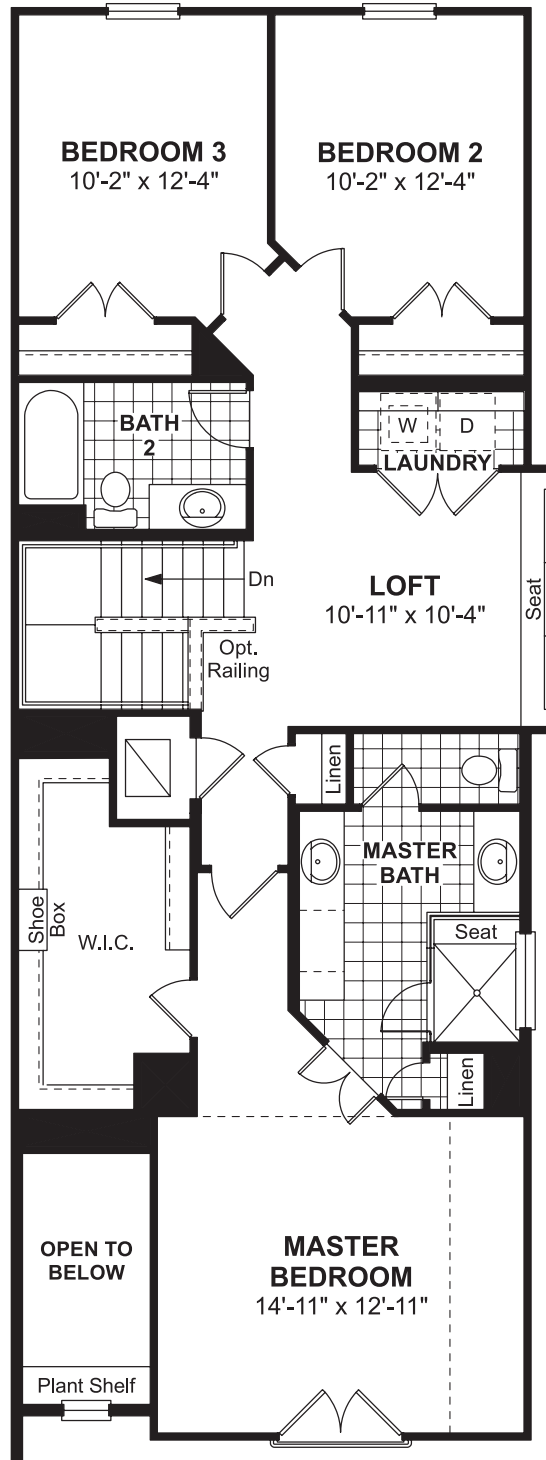

WRIGHT

FIRST FLOOR

SECOND FLOOR

**OPTIONAL
MASTERS
BATH**

All dimensions and square footage are approximate at Heritage Creekside and subject to change. Illustrations are artist's conception and not reproductions of original plans. The CB JENI Homes' policy of continual attention to design and construction requires that specifications, equipment, and dimensions be subject to change without notice. Please consult with Community Sales Manager for additional information. 5/10/18