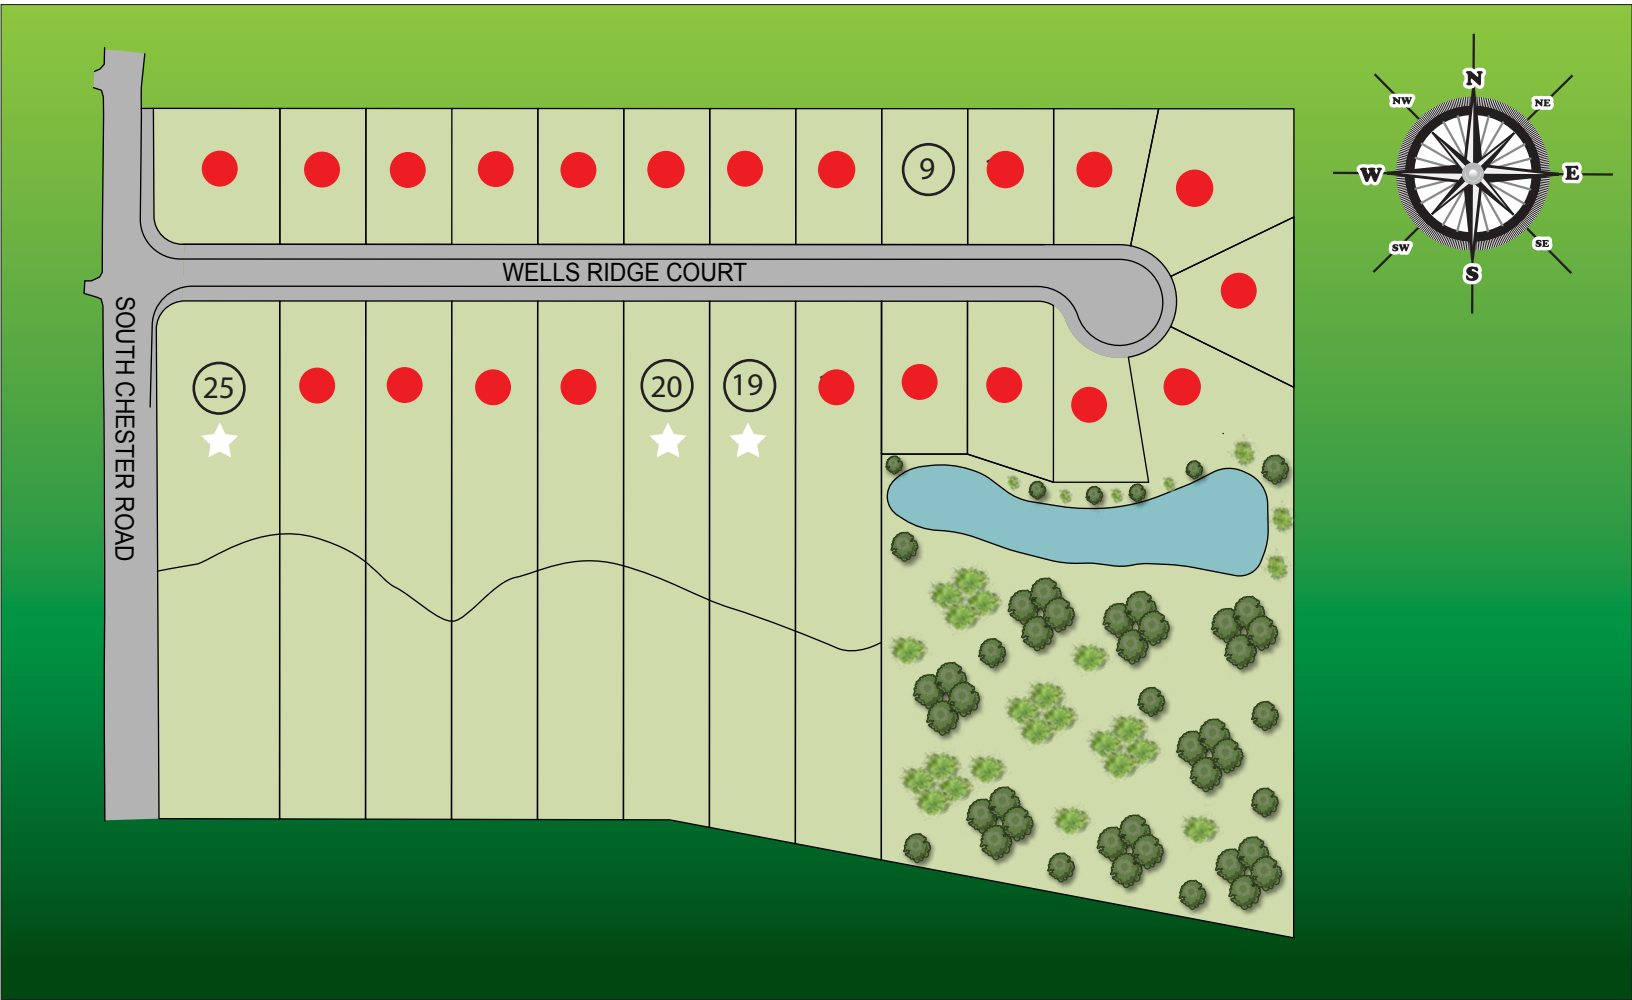

South Chester

FOREST

A B O Y D H O M E S C O M M U N I T Y

12801 S CHESTER RD | CHESTER, VA 23831

S I T E M A P

● SOLD HOME / UNAVAILABLE ○ SPEC HOME ☆ LOT PREMIUM

For Information | Visit Our Website | Thurs - Mon: 11AM - 6PM
 804-295-5396 | www.boydhomes.com | Sun: 1PM - 6PM