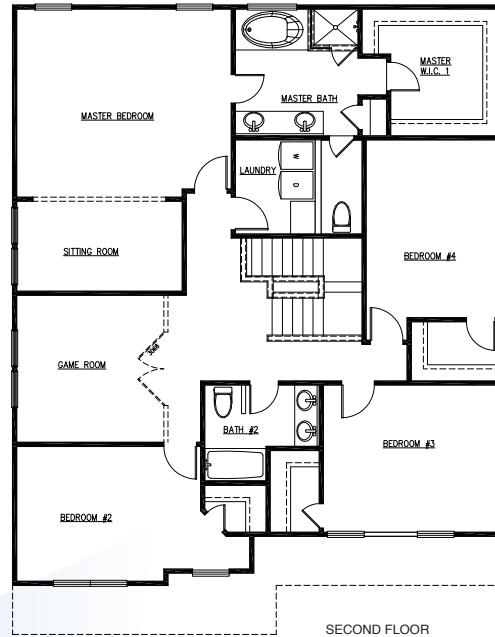

WILLOW OAK

ASHWOOD
FINE HOMES

MASTER UP + DOWN
5BR + GAME ROOM/3BA
OPEN FLOOR PLAN
3,262 APPROX SQ FT

We are constantly updating our products and specifications to give our customers the very best in quality and value. Prices and specifications are subject to change without notice. Last revised on January 21, 2019 | 1018 Hwy 80 W Pooler, GA 31322