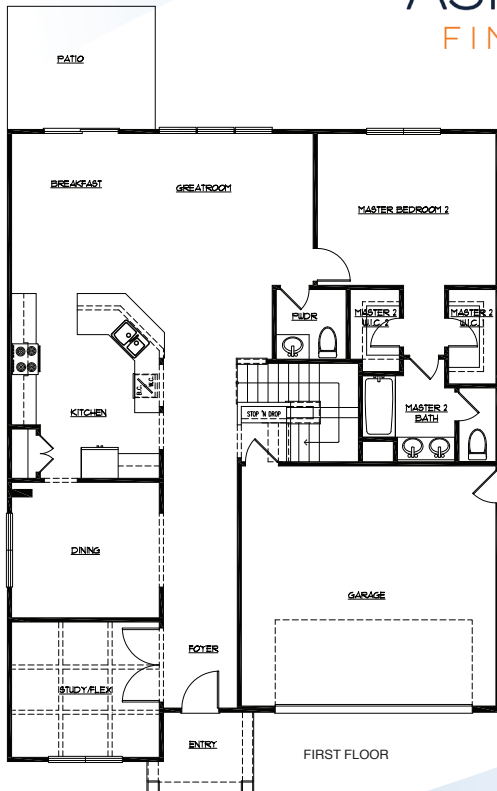

WILLOW OAK

ASHWOOD
FINE HOMES

MASTER UP + DOWN
5BR + GAME ROOM/3BA
OPEN FLOOR PLAN
3,262 APPROX SQ FT

We are constantly updating our products and specifications to give our customers the very best in quality and value. Prices and specifications are subject to change without notice. Last revised on January 21, 2019 | 1018 Hwy 80 W Pooler, GA 31322