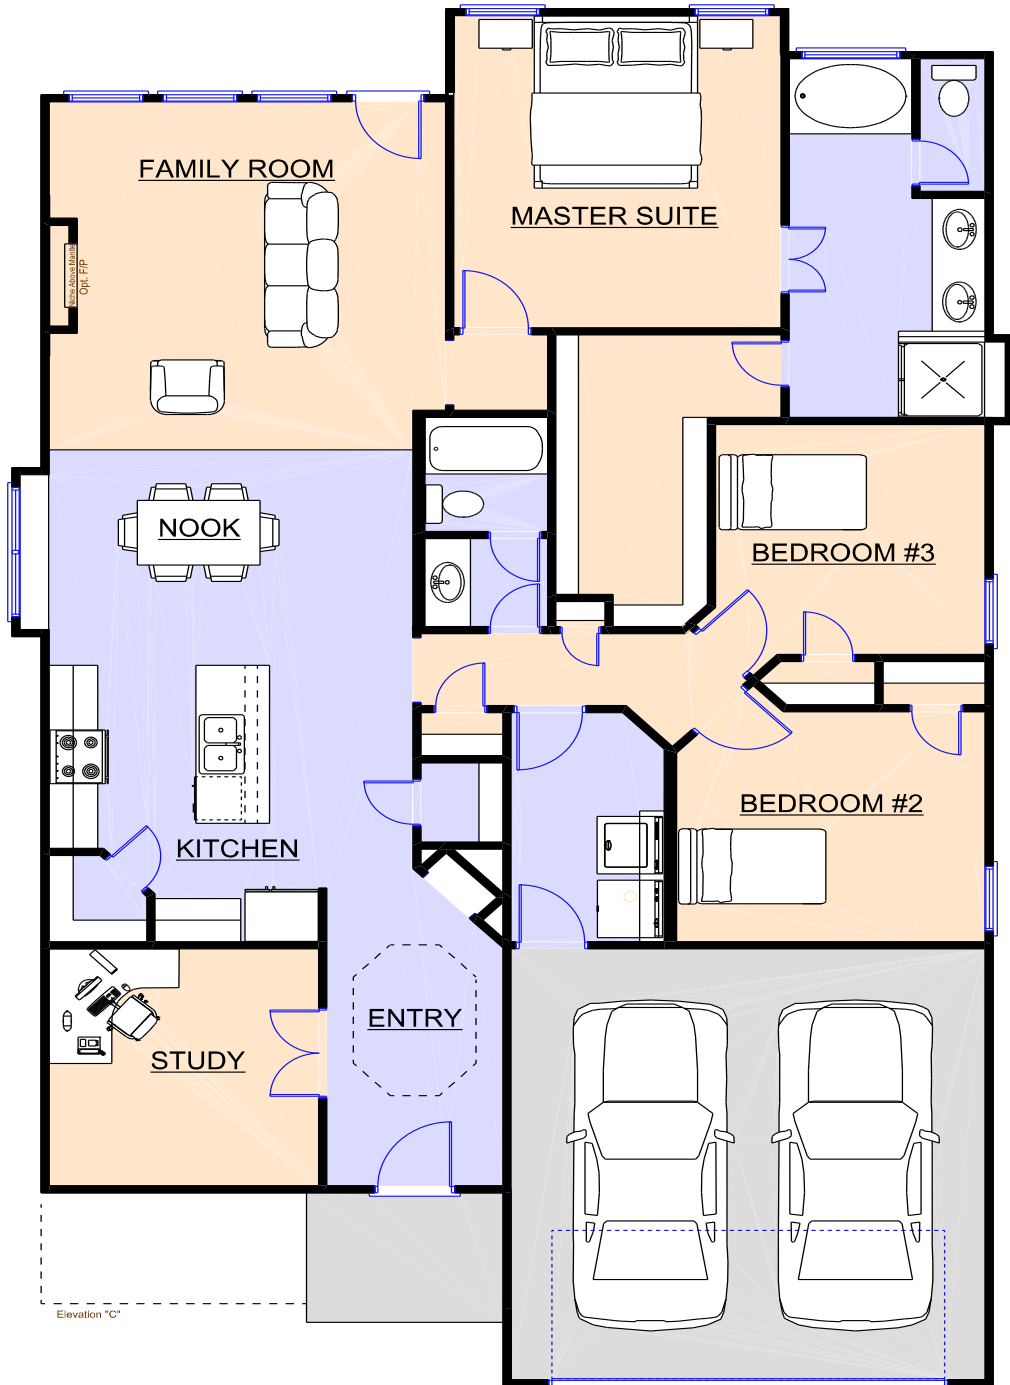

# Denmark

1890 SQFT. 3/2/2, 2 LIV, 1 DIN  
1 Story

Floor plans and exterior renderings are artist conceptions. All dimensions are approximate. Floor plans, room sizes, and standard features may vary based on the elevation and options selected. Altura Homes reserves the right to modify all plans and specifications without notice or obligation. 08/08/18

# Denmark

Elevation A

Elevation B

Elevation C

Floor plans and exterior renderings are artist conceptions. All dimensions are approximate. Floor plans, room sizes, and standard features may vary based on the elevation and options selected. Altura Homes reserves the right to modify all plans and specifications without notice or obligation.