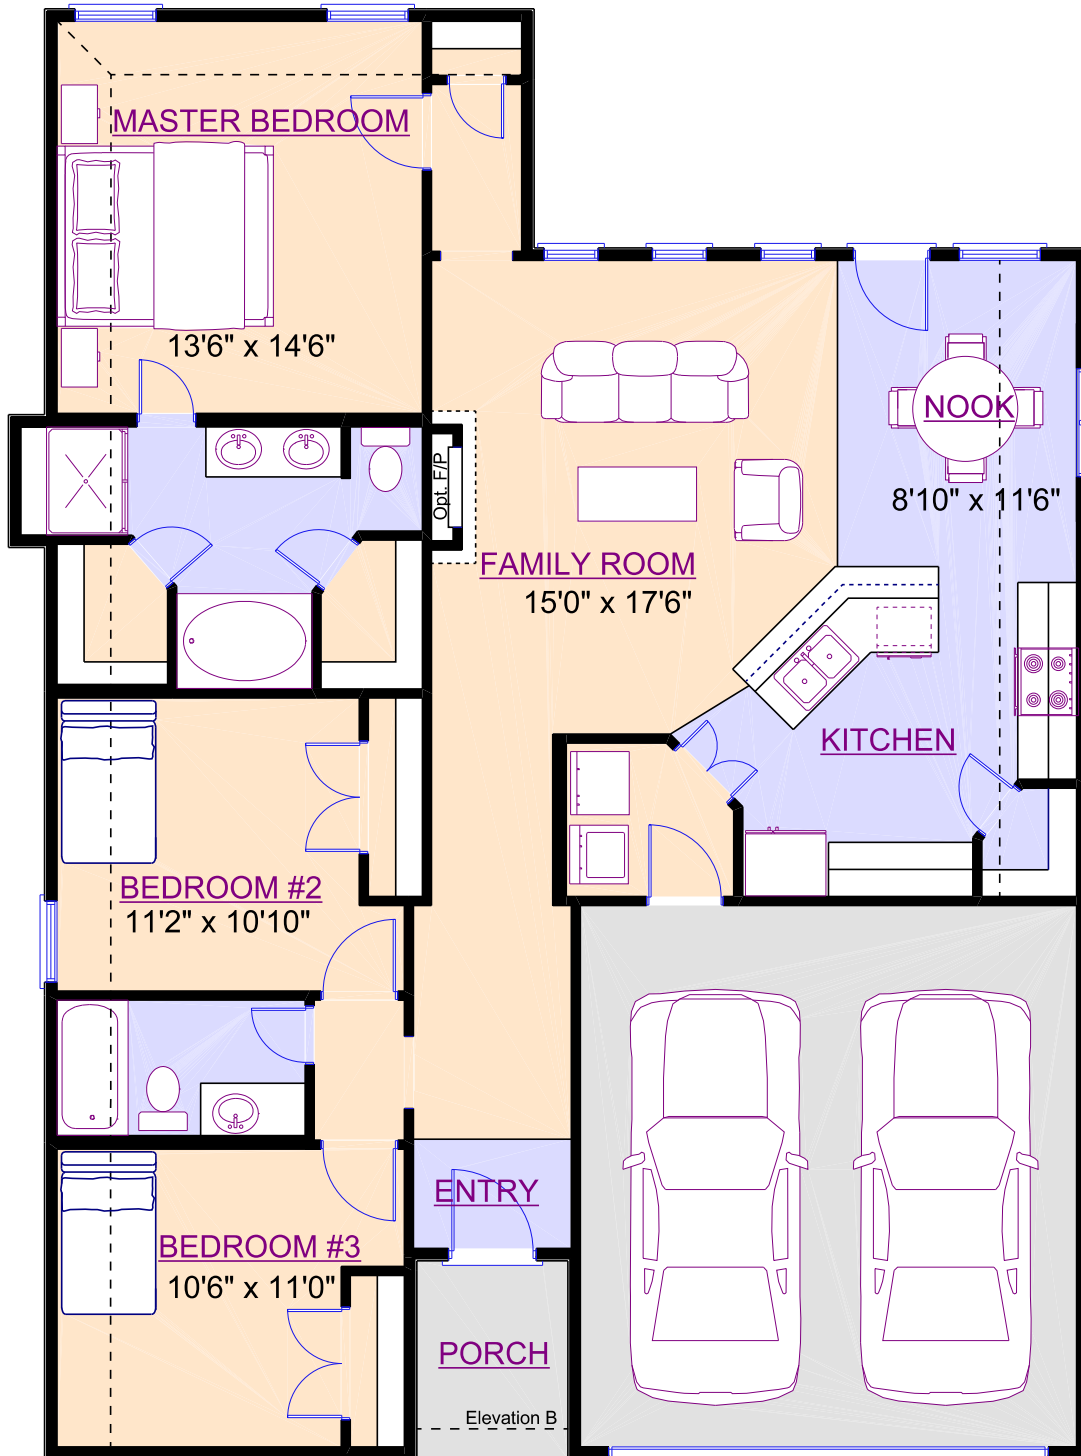

Willow II

1506 SQFT. 3/2/2, 1 LIV, 1 DIN
1Story

Willow II

Floor plans and exterior renderings are artist conceptions. All dimensions are approximate. Floor plans, room sizes, and standard features may vary based on the elevation and options selected. Altura Homes reserves the right to modify all plans and specifications without notice or obligation.