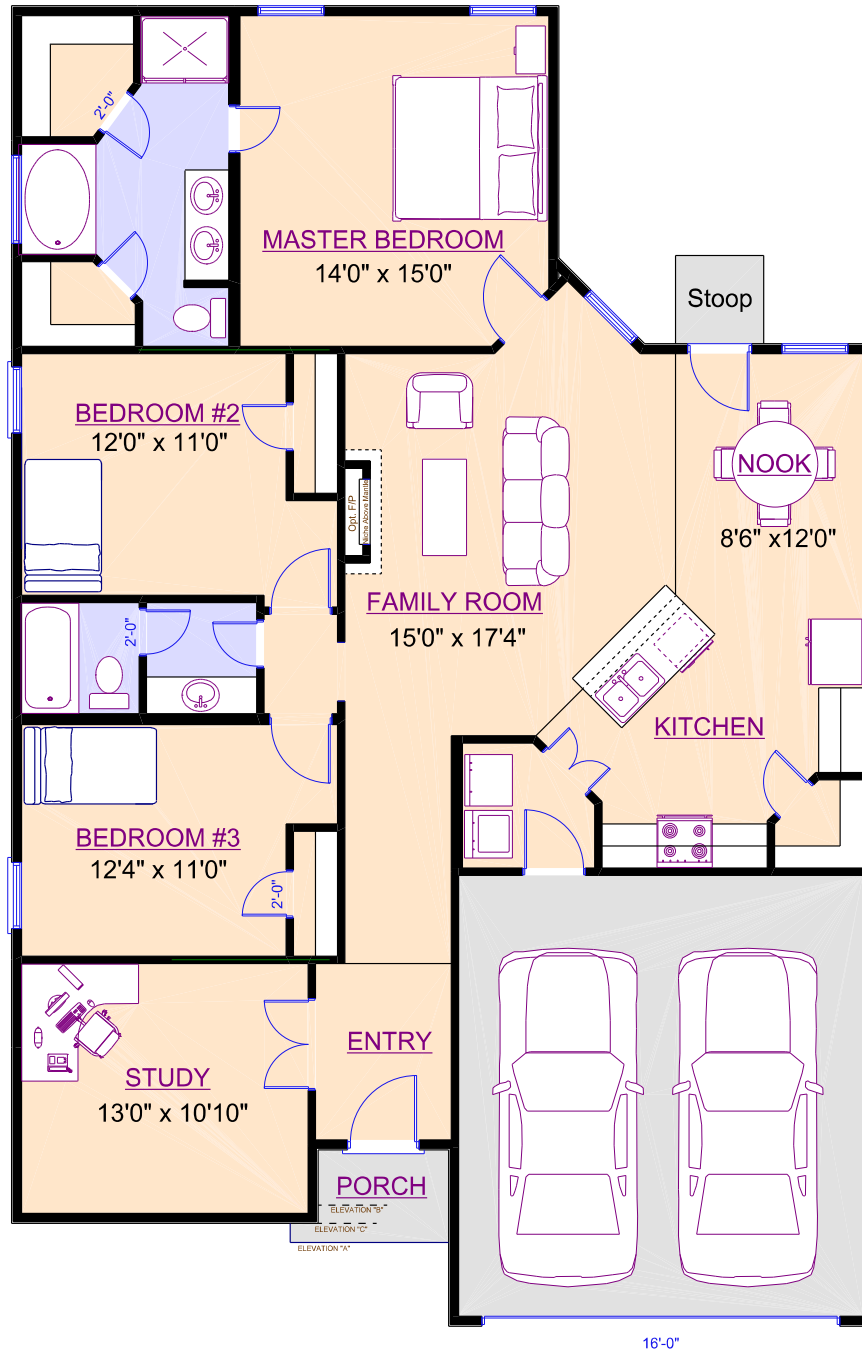

Cottonwood

1650 SQFT. 3/2/2, 2 LIV, 1 DIN
1 Story

Floor plans and exterior renderings are artist conceptions. All dimensions are approximate. Floor plans, room sizes, and standard features may vary based on the elevation and options selected. Altura Homes reserves the right to modify all plans and specifications without notice or obligation. 08/23/18

Cottonwood

Elevation D

Elevation E

Elevation F

Floor plans and exterior renderings are artist conceptions. All dimensions are approximate. Floor plans, room sizes, and standard features may vary based on the elevation and options selected. Altura Homes reserves the right to modify all plans and specifications without notice or obligation.