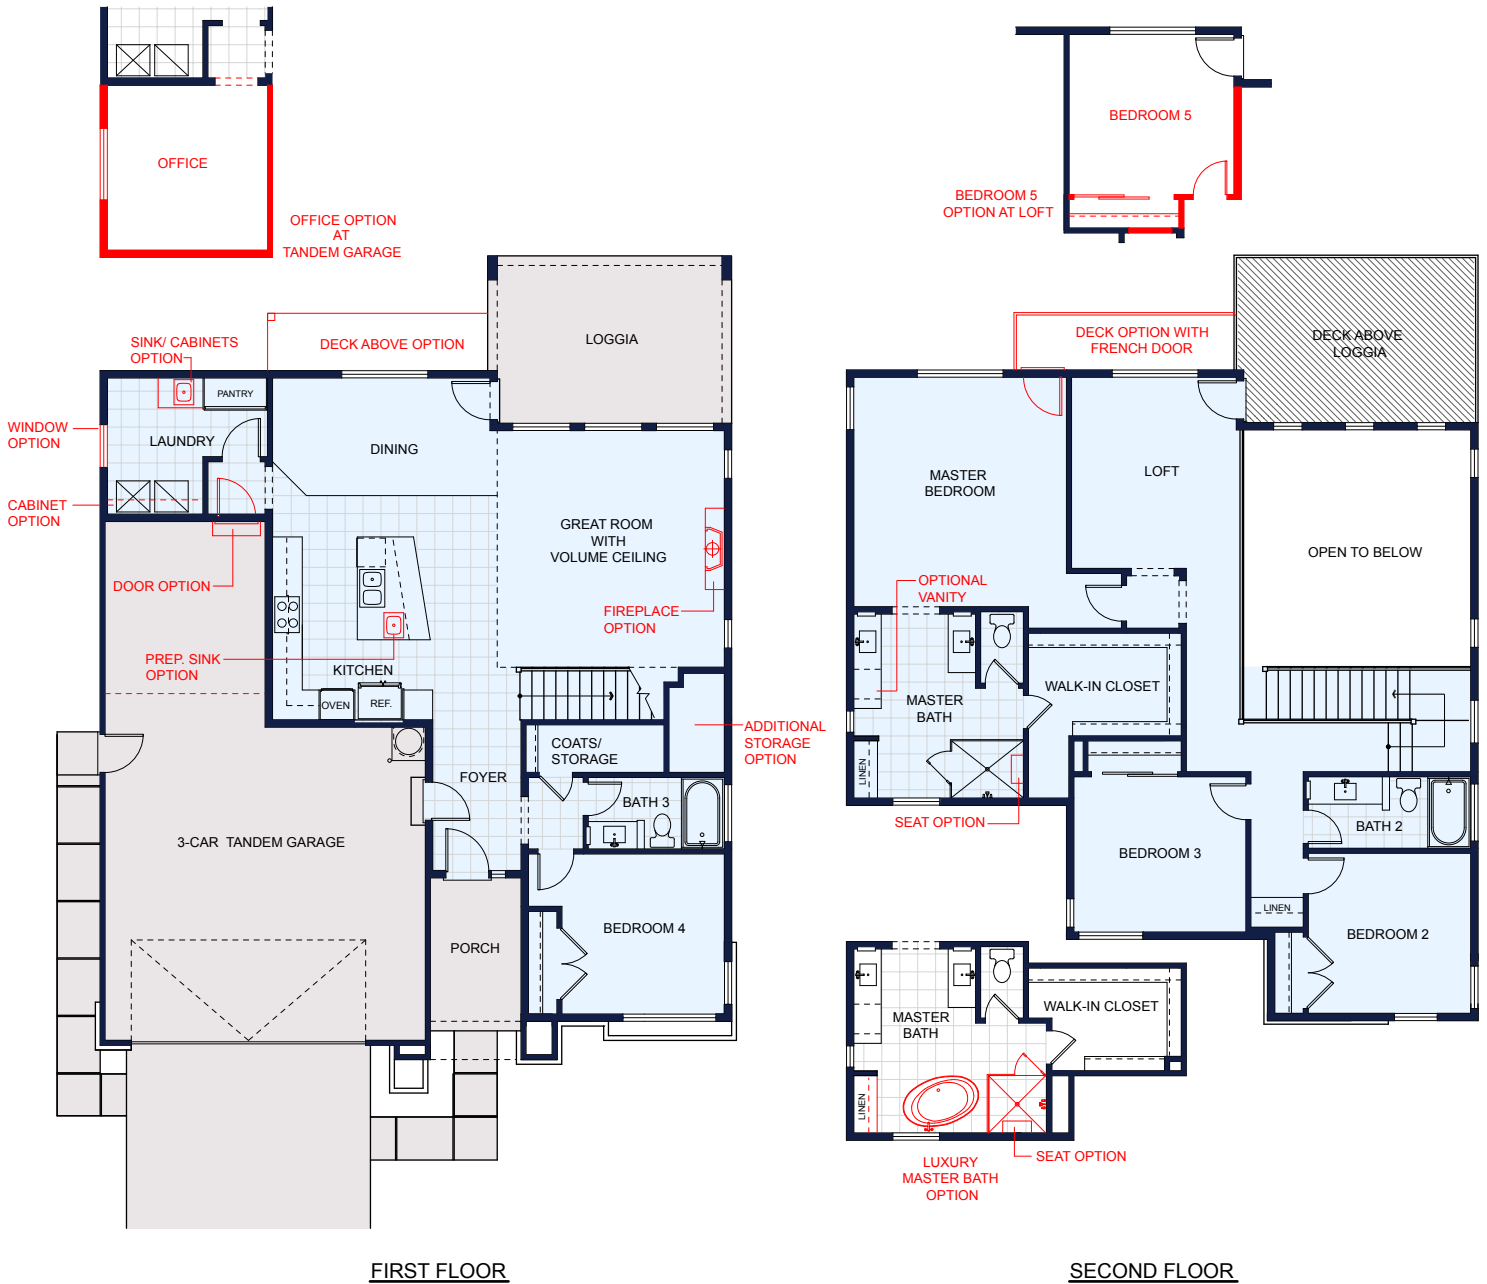

ventana

AT MIRAMONTE

RESIDENCE 5 - INNOVATION

Tuscan (A)

American (B)

Desert (C)

ventana

AT MIRAMONTE

RESIDENCE 5 - INNOVATION - 2,527 SQ. FT.

Ryder Homes reserves the right to modify features, plans and pricing without notice. All square footage is approximate. Not all features are available in all plans. All renderings and floor plans are artist's conceptions and not to scale. This floor plan is based on Exterior C. Please refer to the renderings for details on Exteriors A & B.