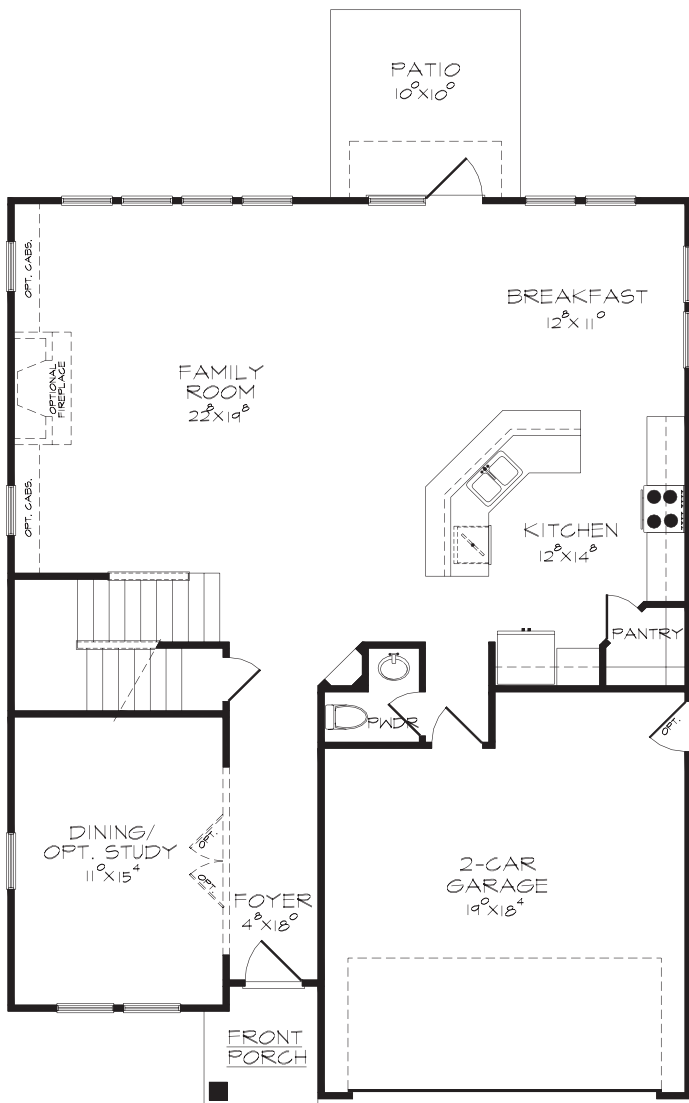

RICHMOND

ELEVATION LE*

(Available in select Landmark 24 communities)

ELEVATION A

ELEVATION B

ELEVATION C

ELEVATION D

LANDMARK
HOMES

2702 Whatley Avenue, Savannah, GA 31404
912-353-1275 Landmark24Homes.com

RICHMOND

4 Bedrooms, 2.5 Baths

OPTIONAL KITCHEN ISLAND

FIRST FLOOR

OPTIONAL 3RD BATH

OPTIONAL MASTER BATH

6-15-16