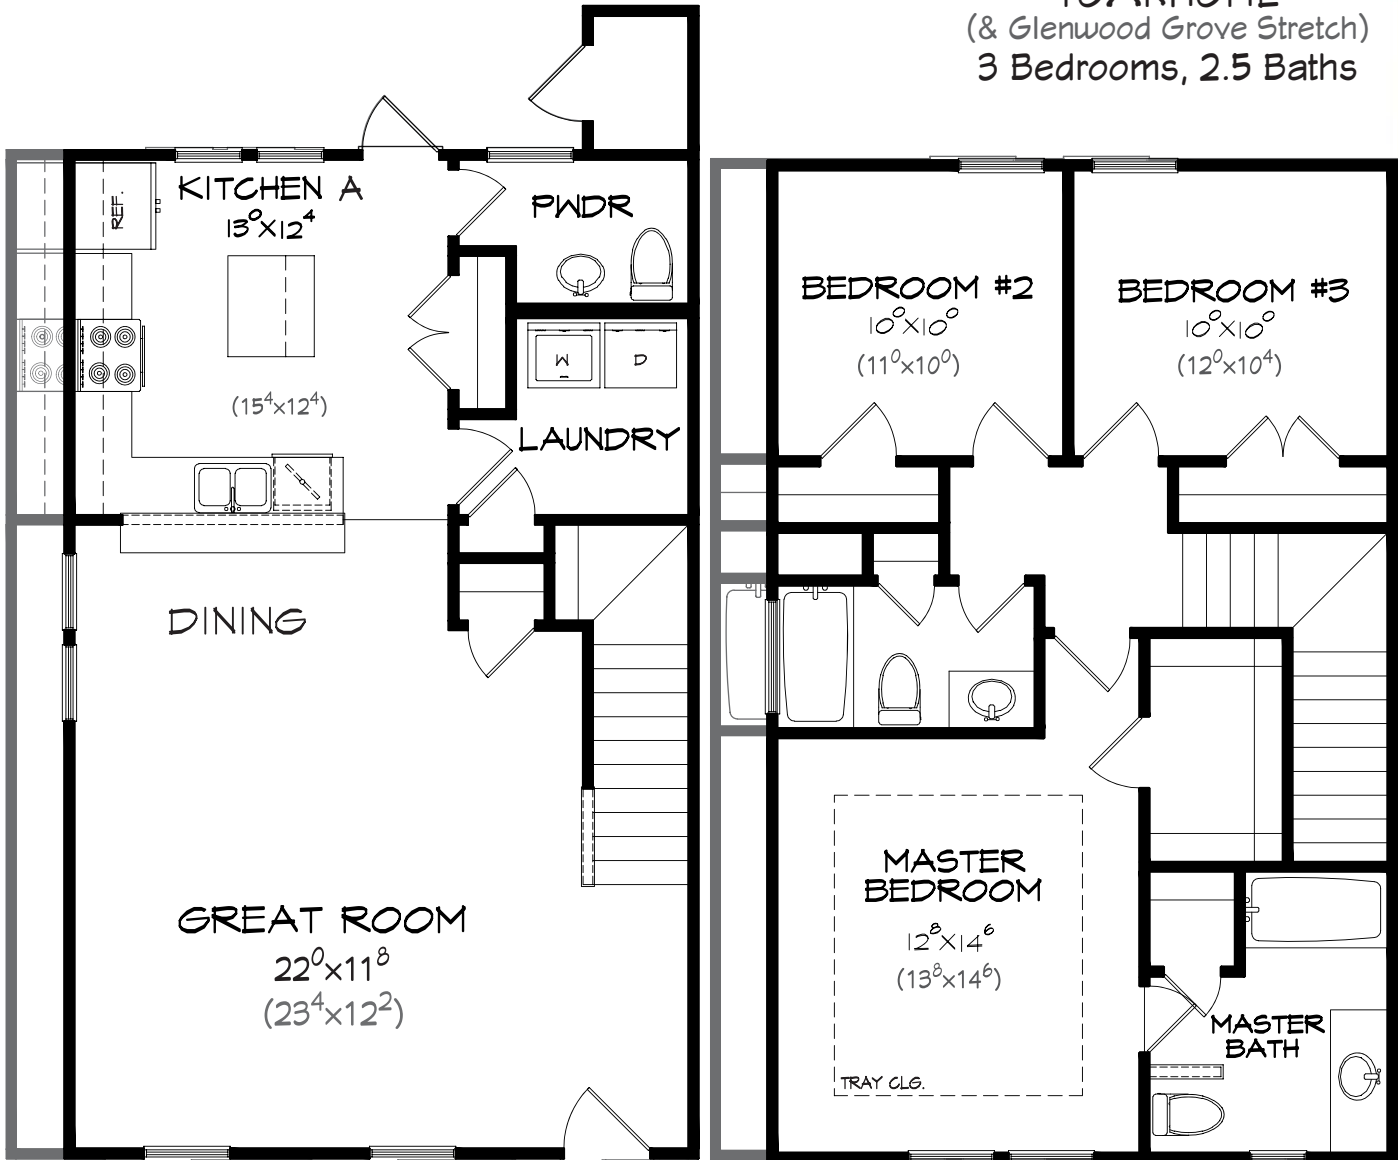

COOPER

TOWNHOME

(& Glenwood Grove Stretch)

LANDMARK *24*
HOMES

2702 Whatley Avenue, Savannah, GA 31404
912-353-1275 Landmark24Homes.com

COOPER

TOWNHOME
 (& Glenwood Grove Stretch)
 3 Bedrooms, 2.5 Baths

FIRST FLOOR

SECOND FLOOR

*GREY BACKGROUND IMAGE
 DENOTES 2ft WIDE STRETCH
 FOR GLENWOOD GROVE
 TOWNHOMES

4-18-16