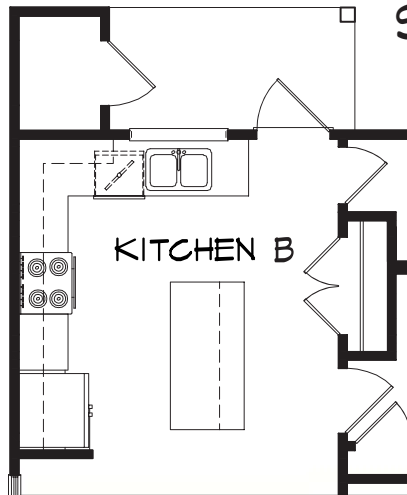

COOPER

TOWNHOME

(& Glenwood Grove Stretch)

LANDMARK *24*
HOMES

2702 Whatley Avenue, Savannah, GA 31404
912-353-1275 Landmark24Homes.com

COOPER

TOWNHOME
 (& Glenwood Grove Stretch)
 3 Bedrooms, 2.5 Baths

FIRST FLOOR

SECOND FLOOR

*GREY BACKGROUND IMAGE
 DENOTES 2ft WIDE STRETCH
 FOR GLENWOOD GROVE
 TOWNHOMES

4-18-16