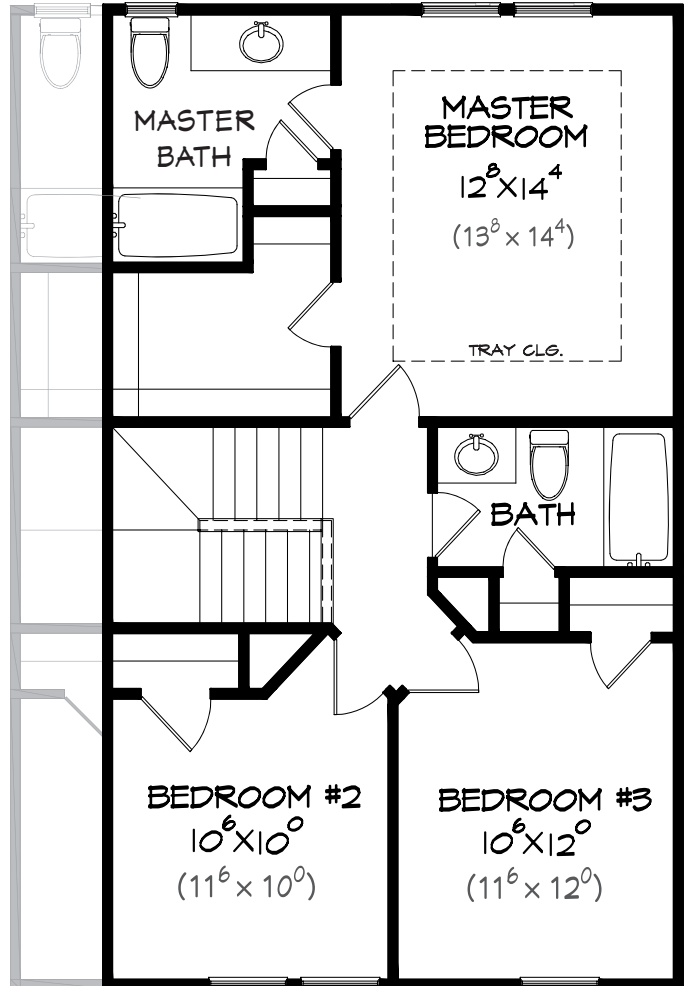

HUDSON

TOWNHOME

(& Glenwood Grove Stretch)

LANDMARK *24*
HOMES

2702 Whatley Avenue, Savannah, GA 31404
912-353-1275 Landmark24Homes.com

HUDSON

TOWNHOME
(& Glenwood Grove Stretch)
3 Bedrooms, 2.5 Baths

*GREY BACKGROUND IMAGE DENOTES 2ft WIDE STRETCH FOR GLENWOOD GROVE TOWNHOMES