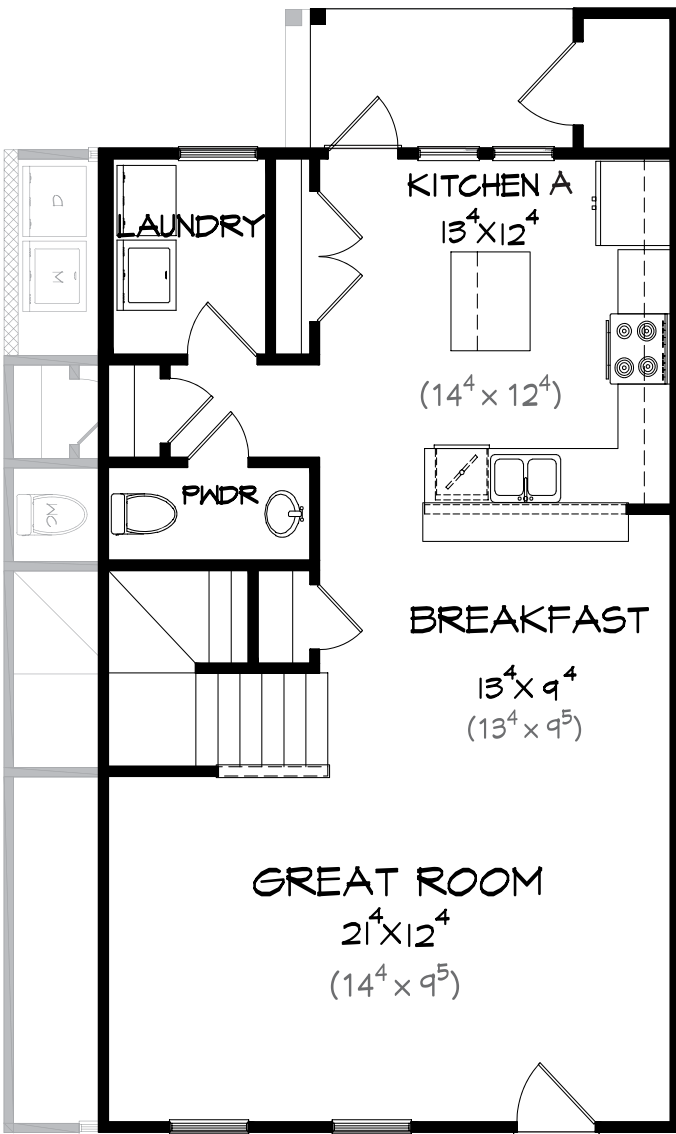

HUDSON

TOWNHOME

(& Glenwood Grove Stretch)

LANDMARK *24*
HOMES

2702 Whatley Avenue, Savannah, GA 31404
912-353-1275 Landmark24Homes.com

HUDSON

TOWNHOME
(& Glenwood Grove Stretch)
3 Bedrooms, 2.5 Baths

*GREY BACKGROUND IMAGE DENOTES 2ft WIDE STRETCH FOR GLENWOOD GROVE TOWNHOMES