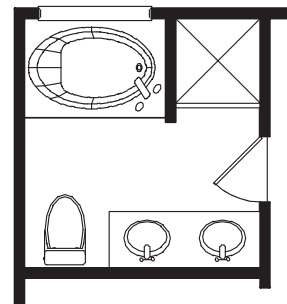

HUDSON

TOWNHOME

(& Glenwood Grove Stretch)

LANDMARK *24*
HOMES

2702 Whatley Avenue, Savannah, GA 31404
912-353-1275 Landmark24Homes.com

HUDSON

TOWNHOME
(& Glenwood Grove Stretch)
3 Bedrooms, 2.5 Baths

*GREY BACKGROUND IMAGE DENOTES 2ft WIDE STRETCH FOR GLENWOOD GROVE TOWNHOMES