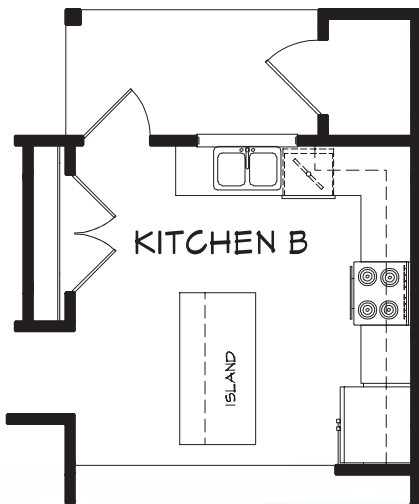

HUDSON

TOWNHOME

(& Glenwood Grove Stretch)

LANDMARK *24*
HOMES

2702 Whatley Avenue, Savannah, GA 31404
912-353-1275 Landmark24Homes.com

HUDSON

TOWNHOME
(& Glenwood Grove Stretch)
3 Bedrooms, 2.5 Baths

*GREY BACKGROUND IMAGE DENOTES 2ft WIDE STRETCH FOR GLENWOOD GROVE TOWNHOMES