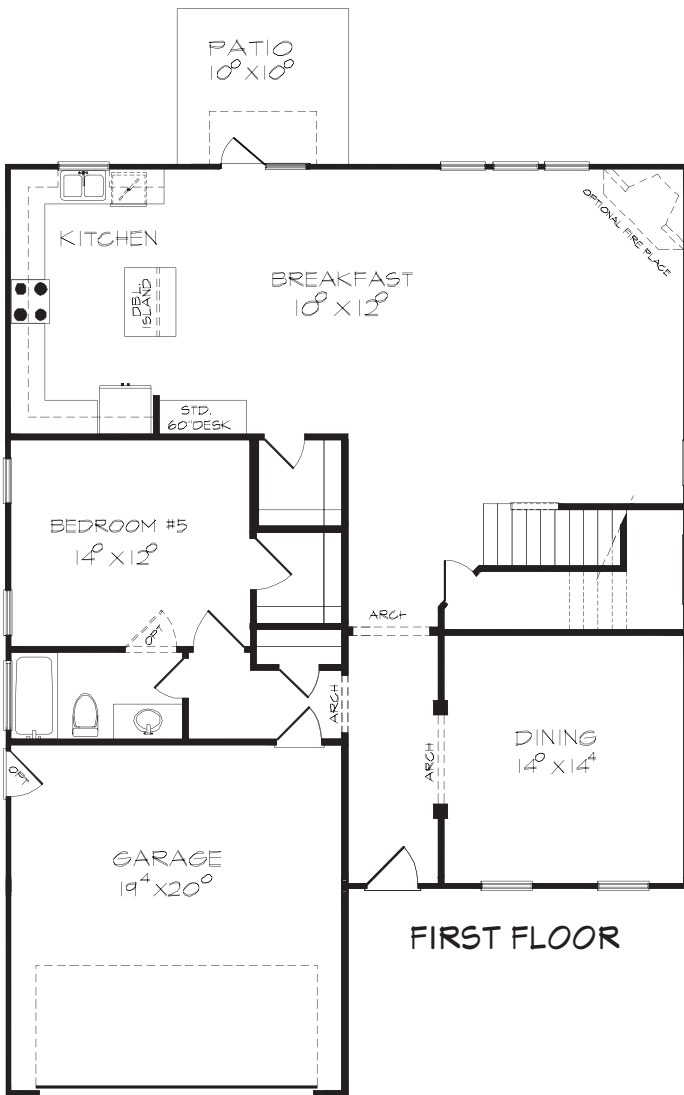

SPRING WILLOW

PRARIE - A

LUXURY EDITION - LE*

CRAFTSMAN - B

LE* w/ wrap around porch
(*LE elevations are available in select Landmark 24 communities)

LOW COUNTRY - RC

LANDMARK
HOMES

2702 Whatley Avenue, Savannah, GA 31404
912-353-1275 Landmark24Homes.com

SPRING WILLOW

5 Bedrooms, 3 Baths

1-25-17