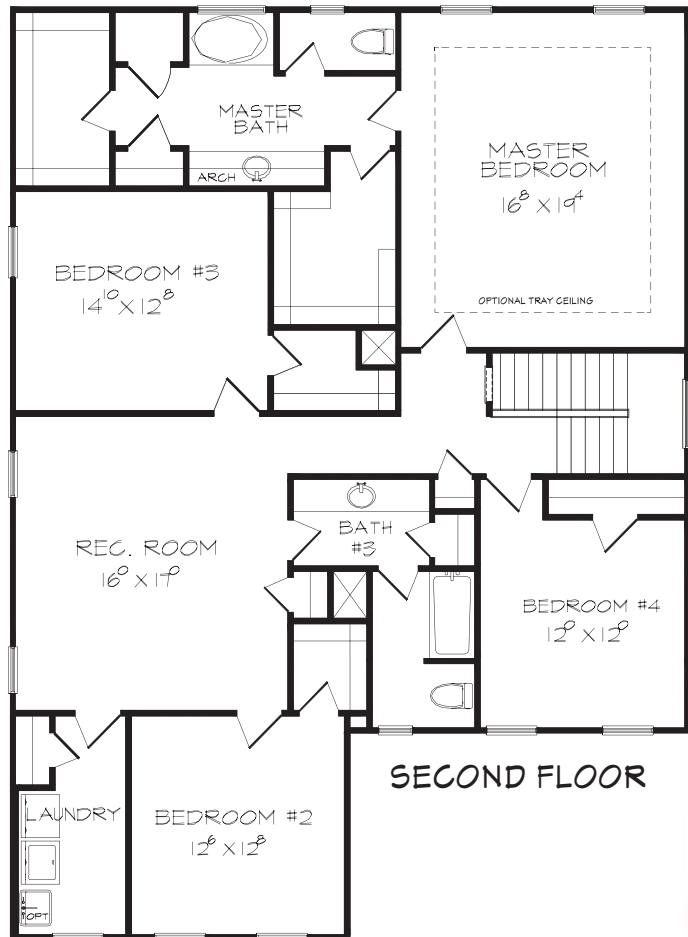

SPRING WILLOW

PRARIE - A

LUXURY EDITION - LE*

CRAFTSMAN - B

LE* w/ wrap around porch
(*LE elevations are available in select Landmark 24 communities)

LOW COUNTRY - RC

LANDMARK
HOMES

2702 Whatley Avenue, Savannah, GA 31404
912-353-1275 Landmark24Homes.com

SPRING WILLOW

5 Bedrooms, 3 Baths

1-25-17