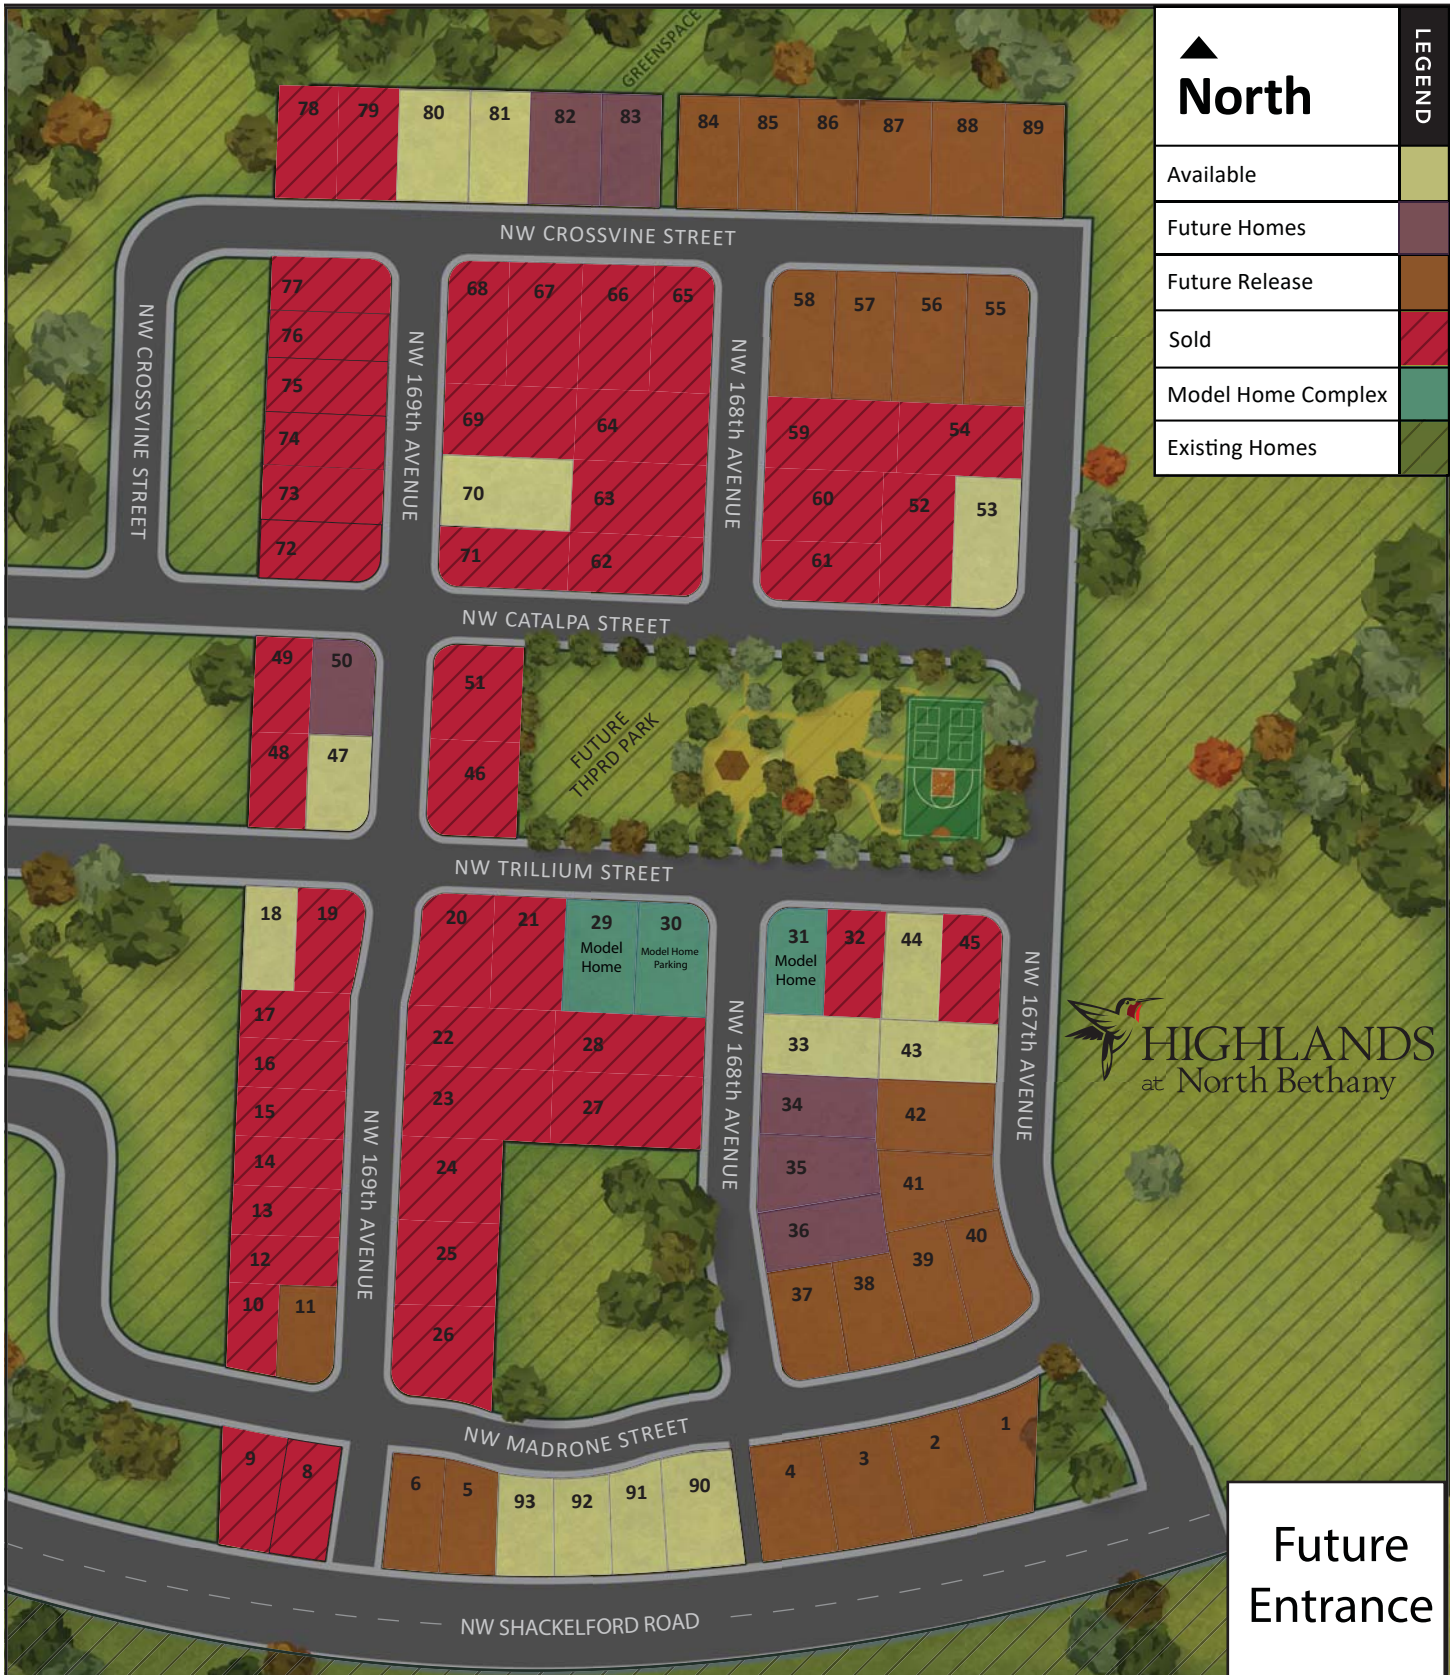

**HIGHLANDS**  
at North Bethany

**NOYES**  
DEVELOPMENT CO.

**CG CRANDALL GROUP**

Christina Smith  
Amla Dhamdhare

503.888.5597  
503.791.0016

christinas@crandallgroup.com  
amla@crandallgroup.com

Specifications, square footage, lot sizes, renderings and floor plans are for illustration purposes only and are subject to change. Prices may change without notice. CCB#92522 6.19.18

**John L. Scott**  
REAL ESTATE

LOT #	SQ.FT.	BEDS / BATHS	COLLECTION	PRICE
<b>MOVE-IN READY - <i>Call the Movers!</i></b>				
18	2951	4 / 3 / 2 car	Premiere	\$749,950
47	3006	5 / 3 / 2 car	Premiere	\$759,950
53	3611	5 / 4.5 / 2 car	Elite	\$849,950
70	3344	5 / 3 / 3 car	Elite	\$849,950
79	3943	5 / 3.5 / 3 car	Elite	\$899,950 Contingent
<b>HOMES UNDER CONSTRUCTION - <i>Ask about Personalizing Your Home!</i></b>				
92	2706	4 / 3 / 2 car	Premiere	\$699,950
93	2719	5 / 3 / 2 car	Premiere	\$699,950
91	2742	5 / 3 / 2 car	Premiere	\$719,950
44	2872	5 / 3 / 2 car	Premiere	\$779,950
33	3145	4 / 3 / 2 car	Elite	\$799,950
43	3097	4 / 3 / 2 car	Elite	\$809,950
90	3424	5 / 3 / 3 car	Elite	\$819,950
81	4023	7 / 5 / 2 car	Elite	\$919,950
80	4036	5 / 4.5 / 3 car	Elite	\$959,950
<b>FUTURE HOMES - <i>Build your Dream Home with us.... Opportunity to Personalize and Select Finishes!</i></b>				
34	3026	4 / 3 / 2 car	Elite	Future Home
35	3286	5 / 3.5 / 2 car	Elite	Future Home
36	3305	5 / 3.5 / 2 car	Elite	Future Home
50	3328	5 / 3 / 2 car	Premiere	Future Home
82	3930	6 / 4 / 3 car	Elite	Future Home
83	3723	6 / 4 / 2 car	Elite	Future Home
<b>MODEL HOMES</b>				
31	3408	5 / 3 / 2 car	Premiere	Model
29	3660	5 / 4.5 / 2 car	Elite	Model