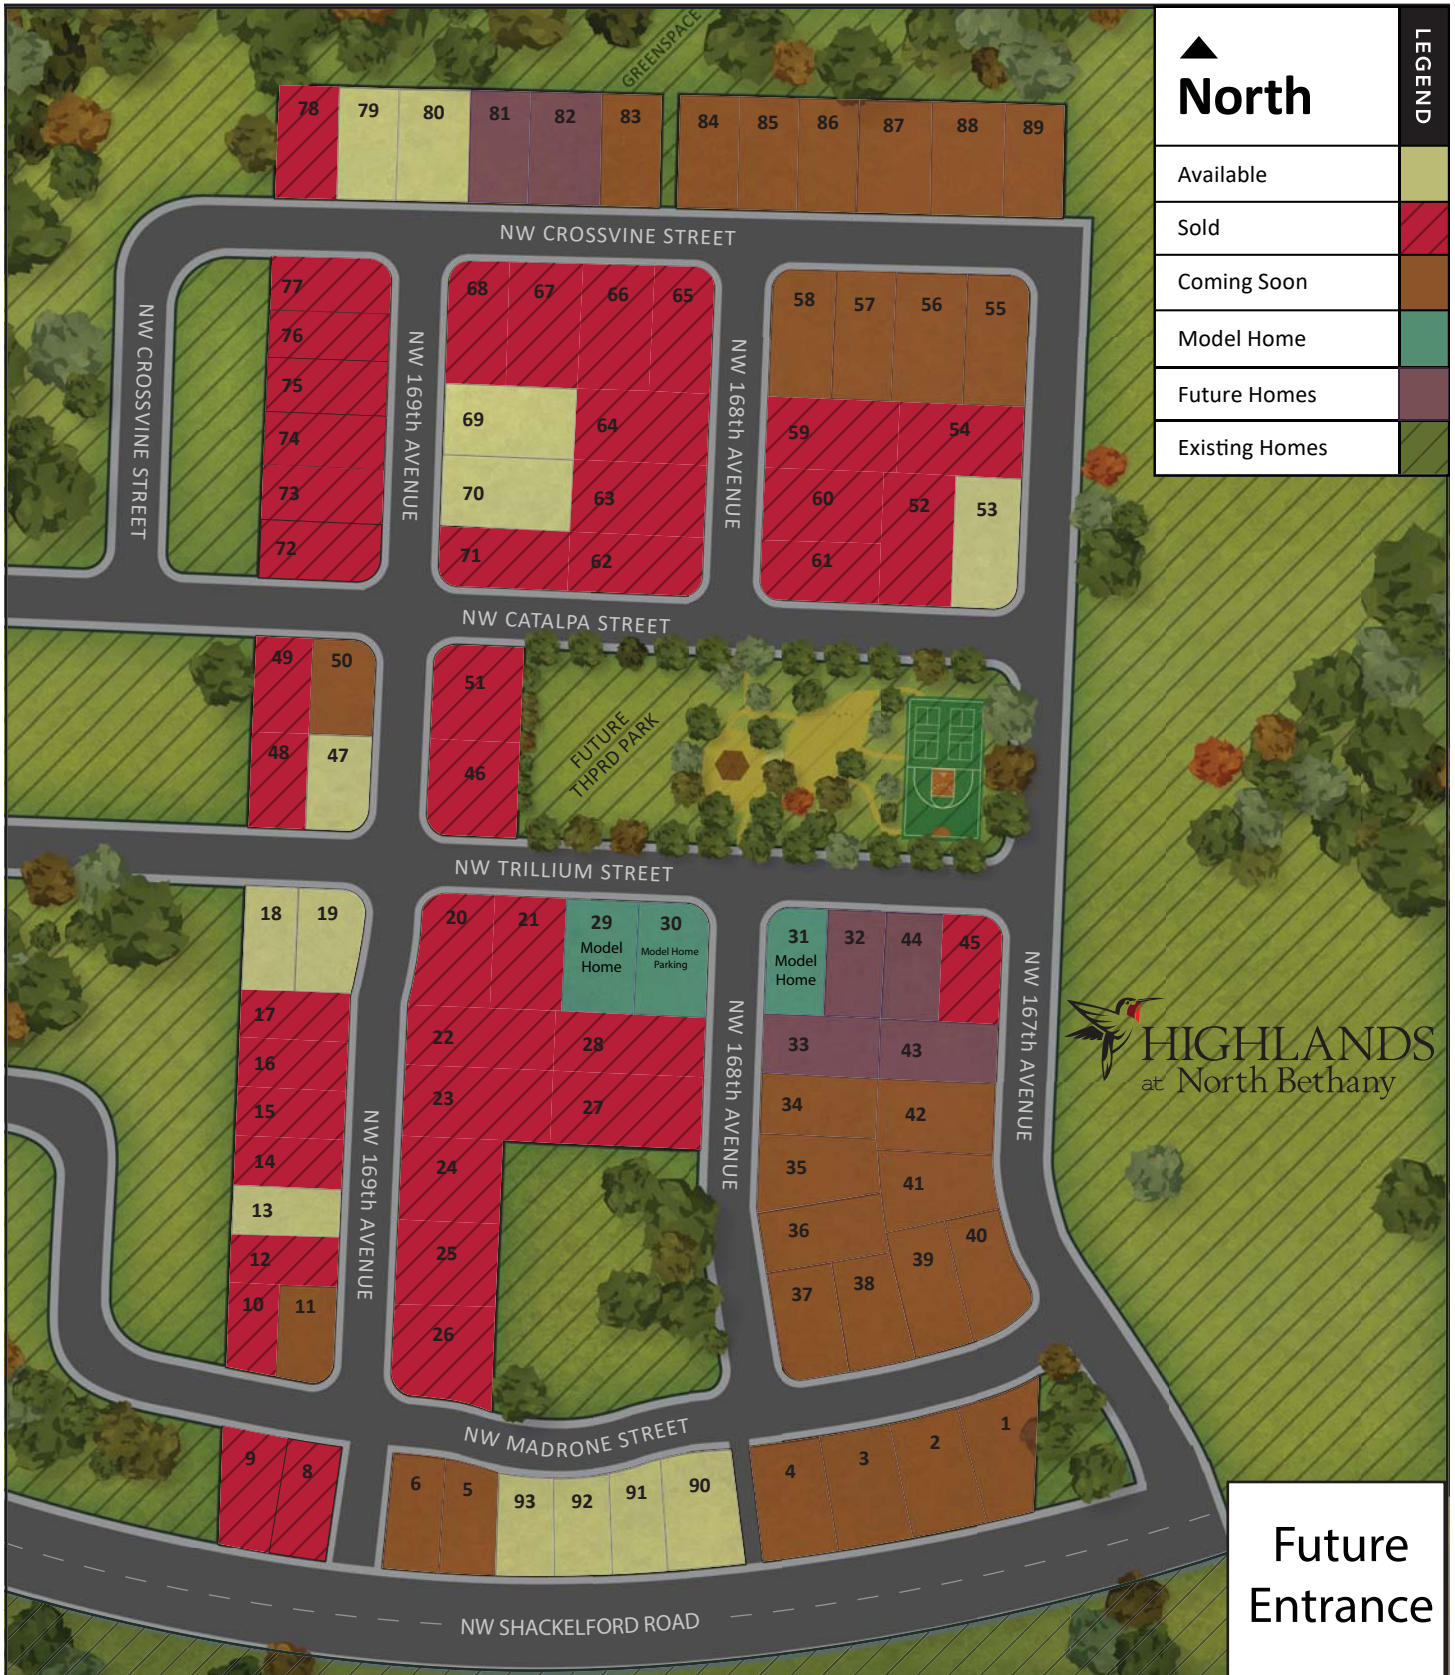

HIGHLANDS
at North Bethany

NOYES
DEVELOPMENT CO.

Christina Smith
Amla Dhamdhare

503.888.5597
503.791.0016

christinas@crandallgroup.com
amla@crandallgroup.com

Specifications, square footage, lot sizes, renderings and floor plans are for illustration purposes only and are subject to change. Prices may change without notice. CCB#92522 4.1.18