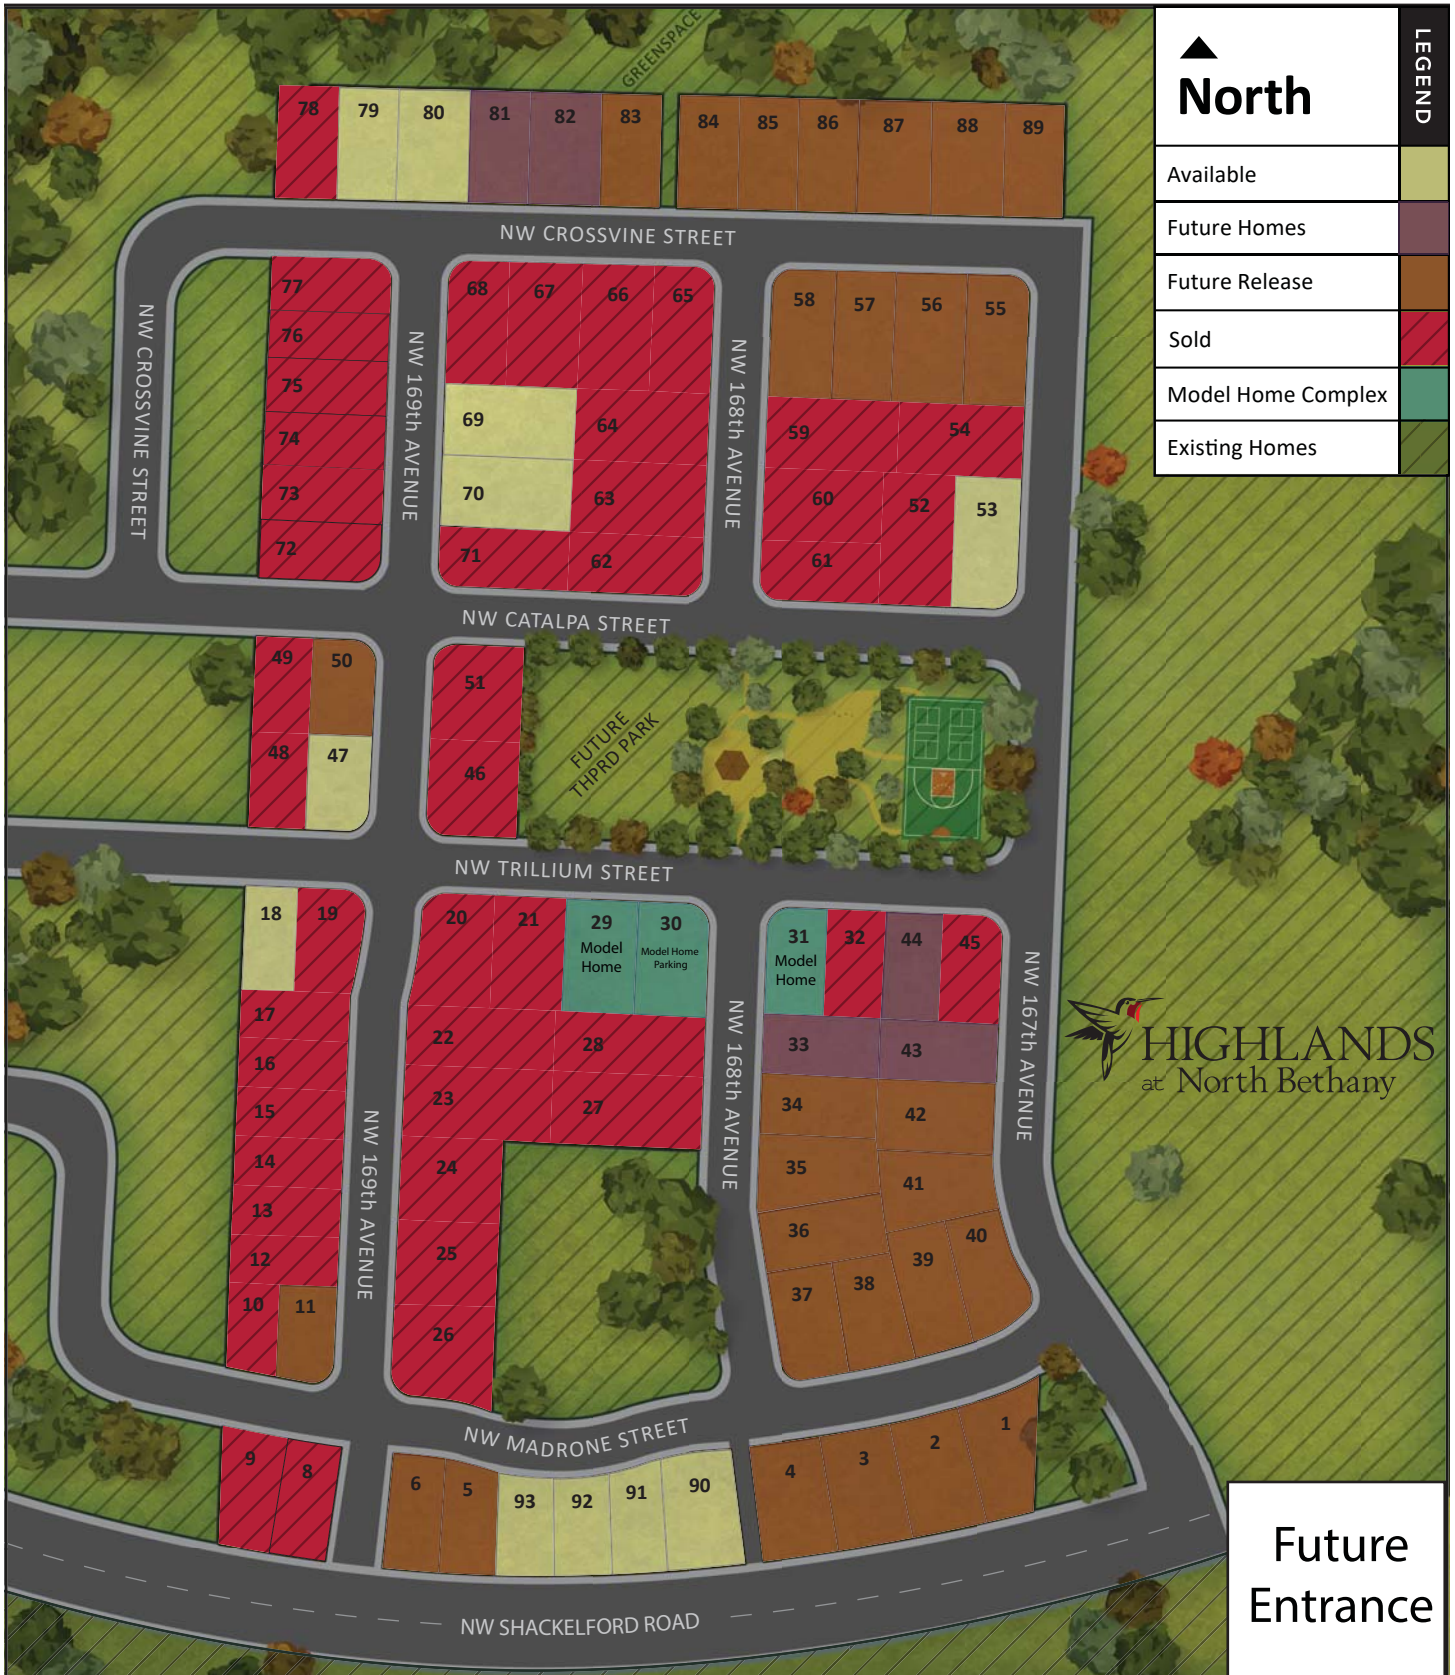

HIGHLANDS at North Bethany

NOYES

DEVELOPMENT CO.

North		LEGEND
Available	[Light Green]	
Future Homes	[Purple]	
Future Release	[Brown]	
Sold	[Red]	
Model Home Complex	[Teal]	
Existing Homes	[Light Green]	

HIGHLANDS
at North Bethany

Future
Entrance

Christina Smith
Amla Dhamdhare

503.888.5597
503.791.0016

christinas@crandallgroup.com
amla@crandallgroup.com

Specifications, square footage, lot sizes, renderings and floor plans are for illustration purposes only and are subject to change. Prices may change without notice. CCB#92522 5.10.18