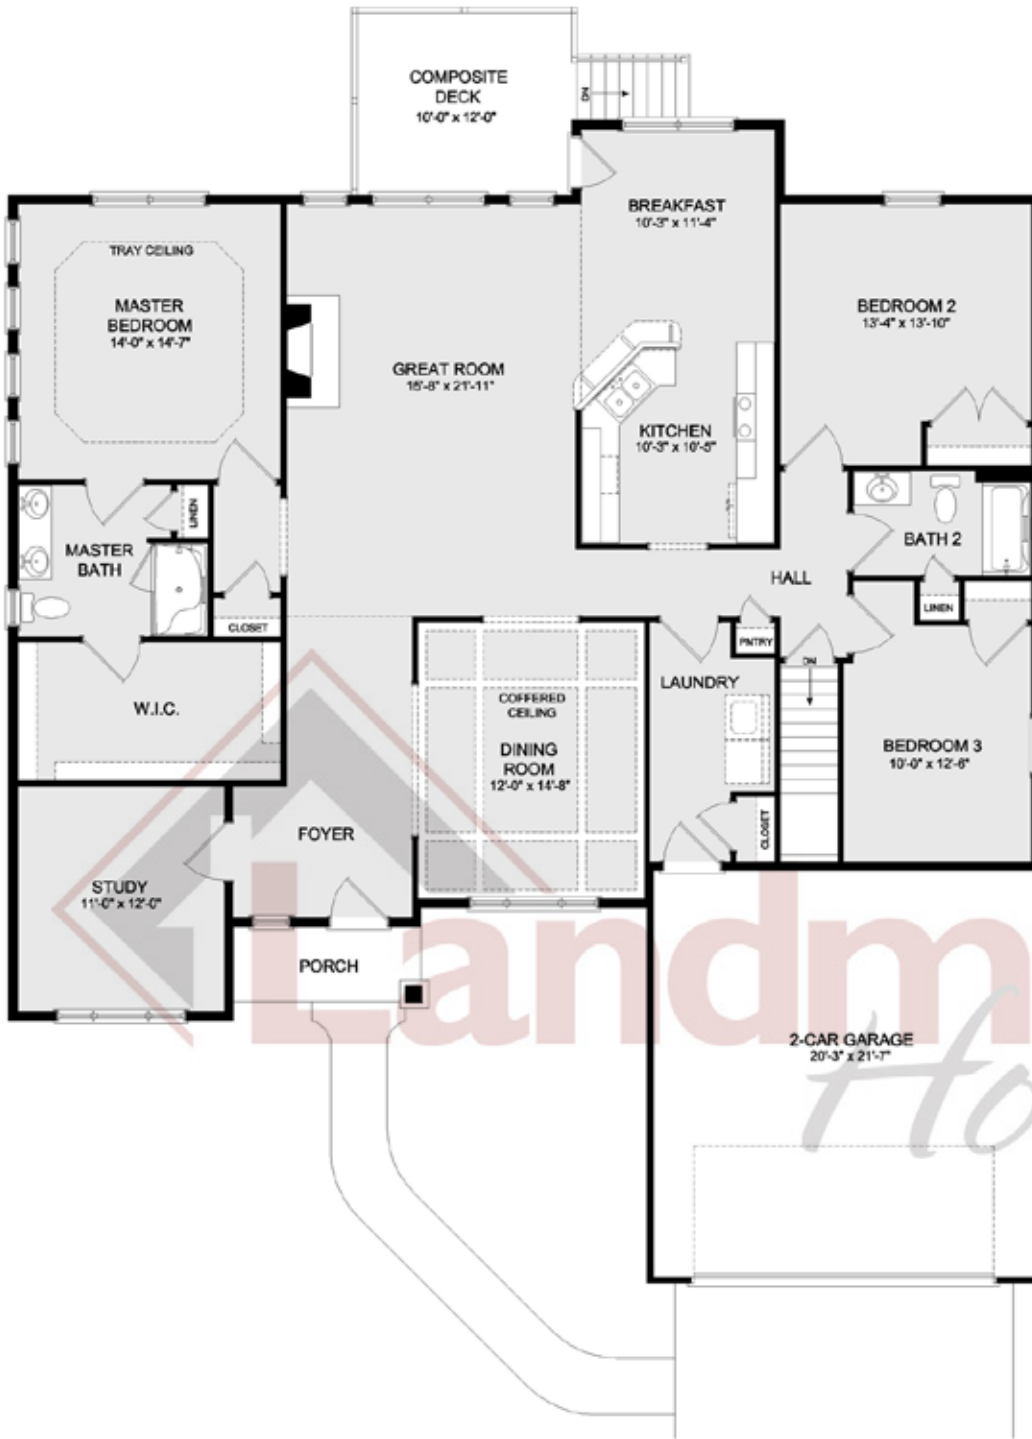

Landmark Homes

MODEL HOME

39 Sweet Birch Ln, Womelsdorf, PA 19567

Stonecroft Village 55+ Living **STONECROFT MODEL • LOT #129**

Bedroom: 3 Baths: 2
County: Berks

Square Footage: 2,176
Available: Now

- 1-Story craftsman style home
- 2-Car garage
- Lofty 10' ceilings throughout
- Hardwood flooring in Foyer, Dining Room, Great Room, Kitchen, and Breakfast Area
- Formal Dining Room with coffered ceiling and elegant chair rail
- Study with interior stone accent wall
- Cozy gas fireplace in Great Room
- Open Kitchen features Cambria quartz counter tops with tile backsplash and a raised breakfast bar counter for eat-in seating
- Sunny Breakfast Area provides access to the backyard deck
- Owner's Suite with tray ceiling and private bathroom
- Security system
- Central vac system

www.OwnALandmark.com

**Community Sales Manager: Kristin Dobbs • Call or Text 717-419-1611
or KristinD@OwnALandmark.com**

Stonecroft Village
55+ Living
STONECROFT MODEL

Single Family Home
 3 Bedrooms
 2 Bathrooms
 2,176 Square Feet