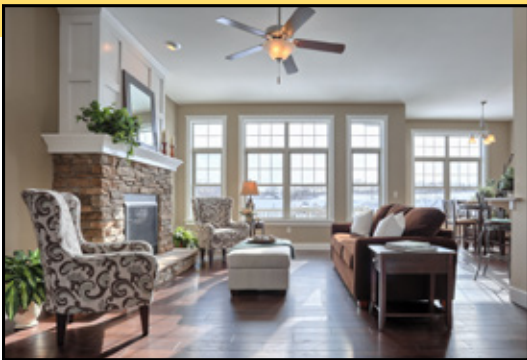

Landmark Homes

MODEL HOME

39 Sweet Birch Ln, Womelsdorf, PA 19567

Stonecroft Village 55+ Living **STONECROFT MODEL • LOT #129**

Bedroom: 3 Baths: 2
County: Berks

Square Footage: 2,176
Available: Now

- 1-Story craftsman style home
- 2-Car garage
- Lofty 10' ceilings throughout
- Hardwood flooring in Foyer, Dining Room, Great Room, Kitchen, and Breakfast Area
- Formal Dining Room with coffered ceiling and elegant chair rail
- Study with interior stone accent wall
- Cozy gas fireplace in Great Room
- Open Kitchen features Cambria quartz counter tops with tile backsplash and a raised breakfast bar counter for eat-in seating
- Sunny Breakfast Area provides access to the backyard deck
- Owner's Suite with tray ceiling and private bathroom
- Security system
- Central vac system

www.OwnALandmark.com

**Community Sales Manager: Kristin Dobbs • Call or Text 717-419-1611
or KristinD@OwnALandmark.com**

Stonecroft Village
55+ Living
STONECROFT MODEL

Single Family Home
 3 Bedrooms
 2 Bathrooms
 2,176 Square Feet