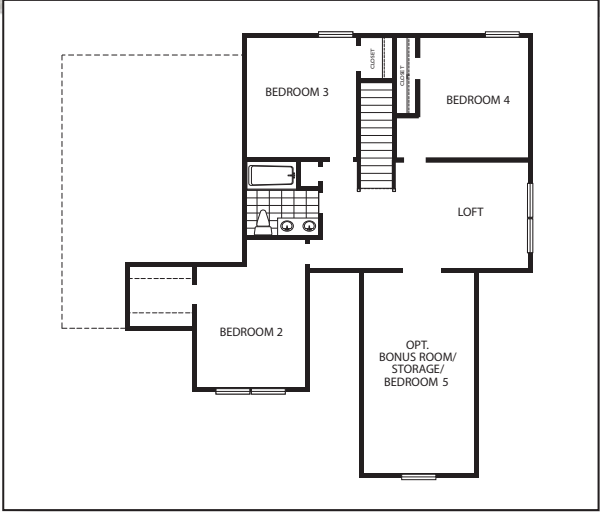

- 4 Bedrooms
- 2.5 Bathrooms
- Gas Fireplace
- Vaulted Ceilings
- Granite Countertops
- Master Bedroom Bay
- Luxurious Master Bath

South Chester Forest is a quaint, 24-lot subdivision located right in the heart of Chester, VA, just minutes from I-95 and Route 288. These large home sites offer a gentle role in topography with many sites backing up to wooded buffers. Homes are offered with well-appointed standard features and no Homeowners Association.