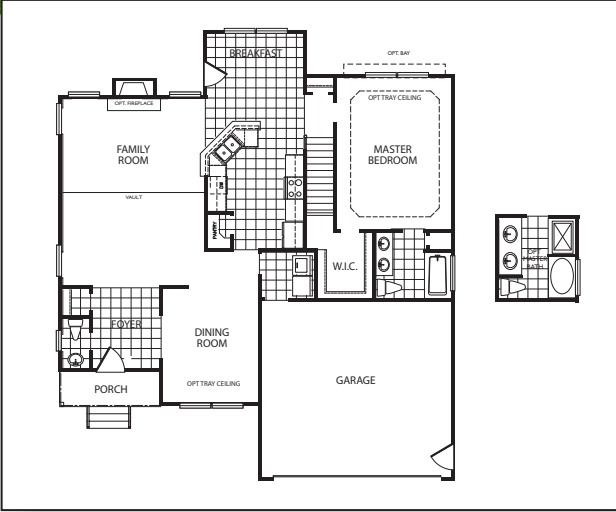

- 4 Bedrooms
- 2.5 Bathrooms
- Gas Fireplace
- Vaulted Ceilings
- Granite Countertops
- Master Bedroom Bay
- Luxurious Master Bath

South Chester Forest is a quaint, 24-lot subdivision located right in the heart of Chester, VA, just minutes from I-95 and Route 288. These large home sites offer a gentle role in topography with many sites backing up to wooded buffers. Homes are offered with well-appointed standard features and no Homeowners Association.