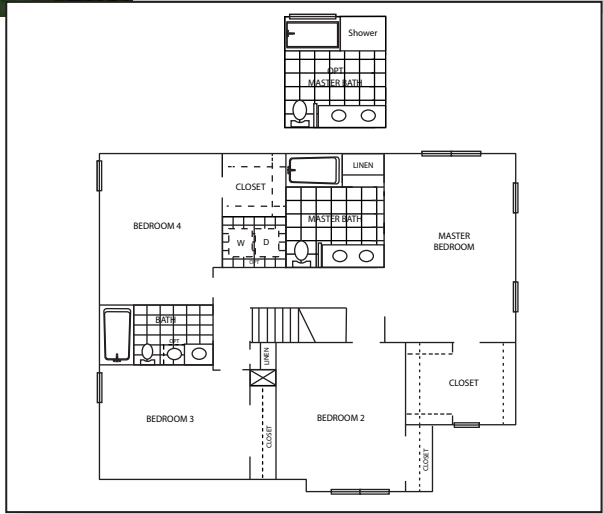

South Chester

FOREST

A B O Y D H O M E S C O M M U N I T Y

12801 S CHESTER RD | CHESTER, VA 23831

LOT 19

The Willow

4237 Wells Ridge Court
\$339,535

- 4 Bedrooms
- 2.5 Bathrooms
- Finished Basement
- Stainless Steel Appliances
- Master Bedroom Vaulted Ceiling
- Granite Kitchen Counters
- Gas Fireplace
- Carriage Style Garage Door

South Chester Forest is a quaint, 24-lot subdivision located right in the heart of Chester, VA, just minutes from I-95 and Route 288. These large home sites offer a gentle roll in topography with many sites backing up to wooded buffers. Homes are offered with well-appointed standard features and no Homeowners Association.