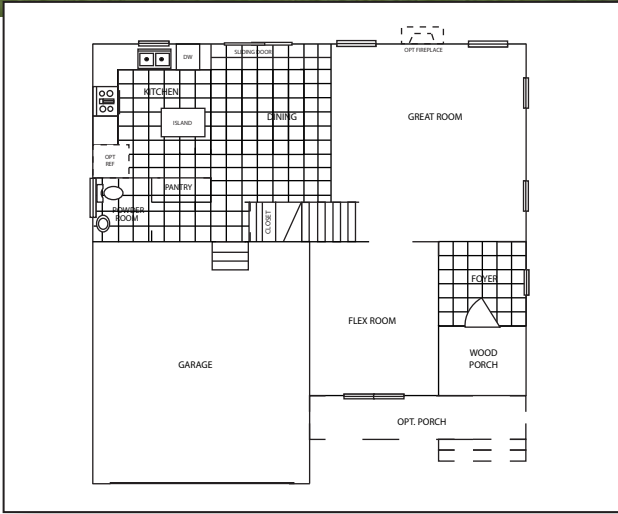

South Chester

FOREST

A B O Y D H O M E S C O M M U N I T Y

12801 S CHESTER RD | CHESTER, VA 23831

LOT 19

The Willow

4237 Wells Ridge Court
\$339,535

- 4 Bedrooms
- 2.5 Bathrooms
- Finished Basement
- Stainless Steel Appliances
- Master Bedroom Vaulted Ceiling
- Granite Kitchen Counters
- Gas Fireplace
- Carriage Style Garage Door