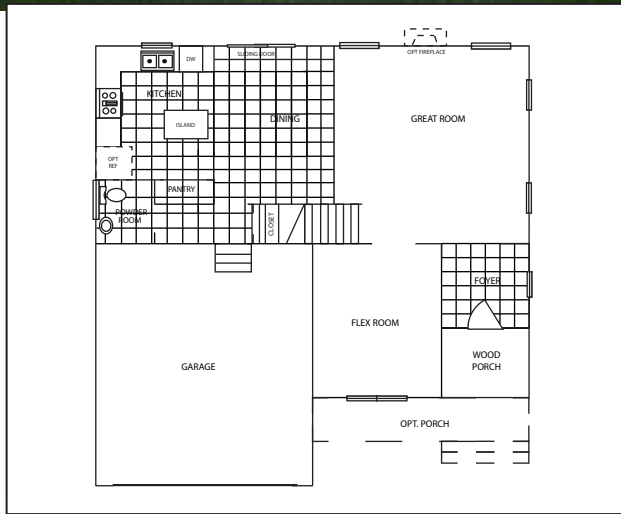

South Chester

FOREST

A B O Y D H O M E S C O M M U N I T Y

12801 S CHESTER RD | CHESTER, VA 23831

LOT 9

The Willow

4224 Wells Ridge Court
\$275,545

- 4 Bedrooms
- 2.5 Bathrooms
- Stainless Steel Appliances
- Granite Kitchen Counters
- Gas Fireplace
- Master Bedroom Vaulted Ceiling
- Luxurious Master Bath
- Carriage Style Garage Door