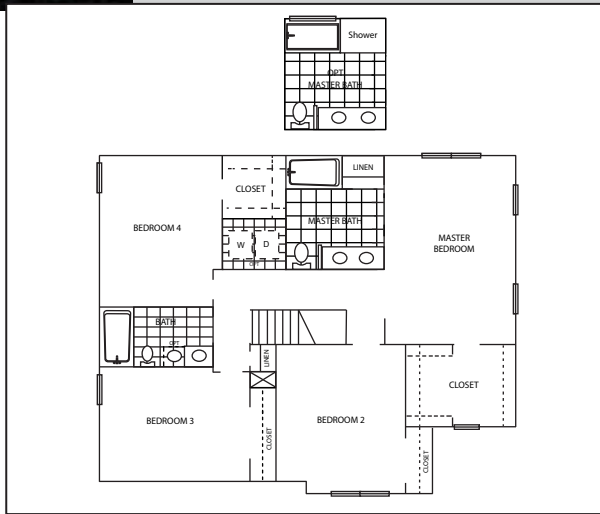

South Chester

FOREST

A B O Y D H O M E S C O M M U N I T Y

12801 S CHESTER RD | CHESTER, VA 23831

LOT 9

The Willow

4224 Wells Ridge Court
\$275,545

- 4 Bedrooms
- 2.5 Bathrooms
- Stainless Steel Appliances
- Granite Kitchen Counters
- Gas Fireplace
- Master Bedroom Vaulted Ceiling
- Luxurious Master Bath
- Carriage Style Garage Door

South Chester Forest is a quaint, 24-lot subdivision located right in the heart of Chester, VA, just minutes from I-95 and Route 288. These large home sites offer a gentle roll in topography with many sites backing up to wooded buffers. Homes are offered with well-appointed standard features and no Homeowners Association.