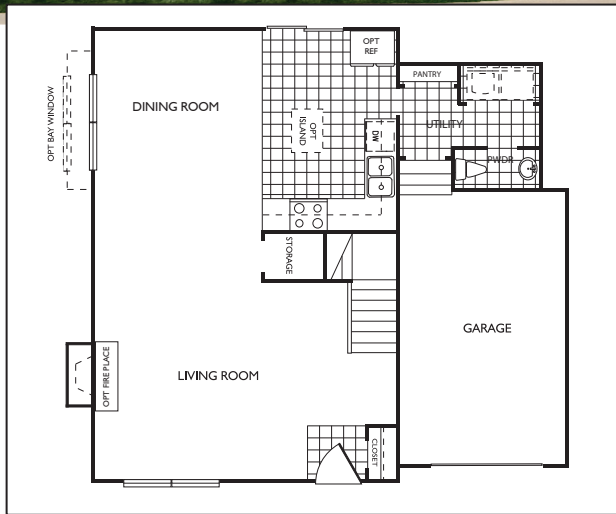

CASCADE CREEK

A B O Y D H O M E S C O M M U N I T Y

5601 GARDEN GROVE RD | CHESTERFIELD, VA 23832

LOT 32

The Stratford

9218 Scotts Bluff Ln

\$319,900

- 5 Bedrooms
- 2.5 Bathrooms
- 3-Story Home
- Open Floor Plan
- Sun Room
- 2-Car Garage
- Formal Living & Dining Room