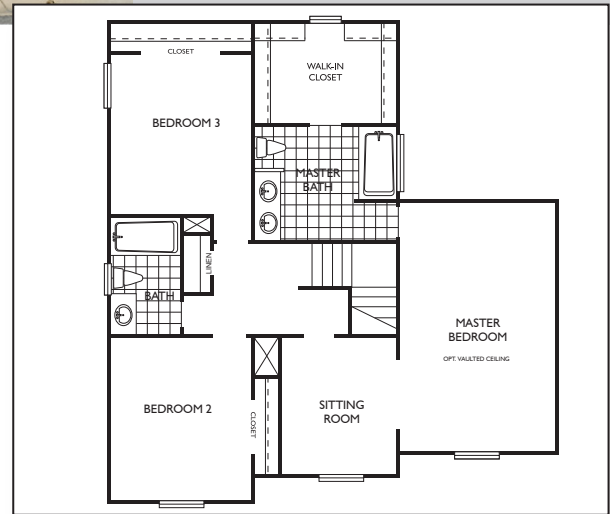

CASCADE CREEK

A B O Y D H O M E S C O M M U N I T Y

5601 GARDEN GROVE RD | CHESTERFIELD, VA 23832

LOT 32

The Stratford

9218 Scotts Bluff Ln

\$319,900

- 5 Bedrooms
- 2.5 Bathrooms
- 3-Story Home
- Open Floor Plan
- Sun Room
- 2-Car Garage
- Formal Living & Dining Room