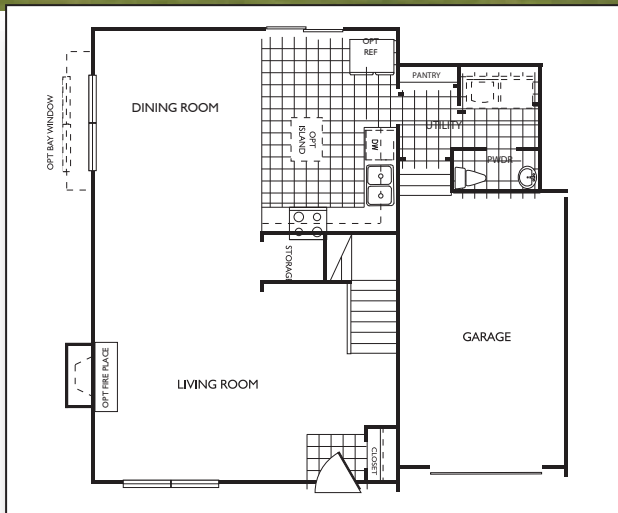

## The Victoria

4273 Wells Ridge Court

\$269,720

- 3 Bedrooms
- 2.5 Bathrooms
- Granite Kitchen Counters
- Stainless Steel Appliances
- Sunroom
- Gas Fireplace
- Vaulted Ceilings in Master Bedroom

South Chester Forest is a quaint, 24-lot subdivision located right in the heart of Chester, VA, just minutes from I-95 and Route 288. These large home sites offer a gentle roll in topography with many sites backing up to wooded buffers. Homes are offered with well-appointed standard features and no Homeowners Association.