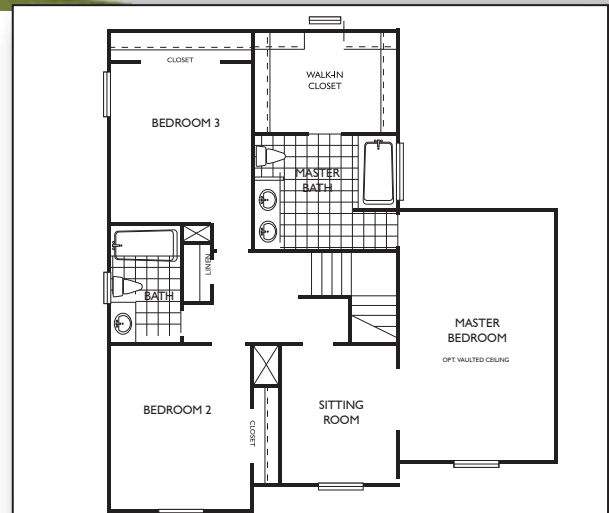

# South Chester FOREST

A B O Y D H O M E S C O M M U N I T Y

12801 S CHESTER RD | CHESTER, VA 23831

LOT 25

## The Victoria

4273 Wells Ridge Court

\$269,720

- 3 Bedrooms
- 2.5 Bathrooms
- Granite Kitchen Counters
- Stainless Steel Appliances
- Sunroom
- Gas Fireplace
- Vaulted Ceilings in Master Bedroom

South Chester Forest is a quaint, 24-lot subdivision located right in the heart of Chester, VA, just minutes from I-95 and Route 288. These large home sites offer a gentle roll in topography with many sites backing up to wooded buffers. Homes are offered with well-appointed standard features and no Homeowners Association.