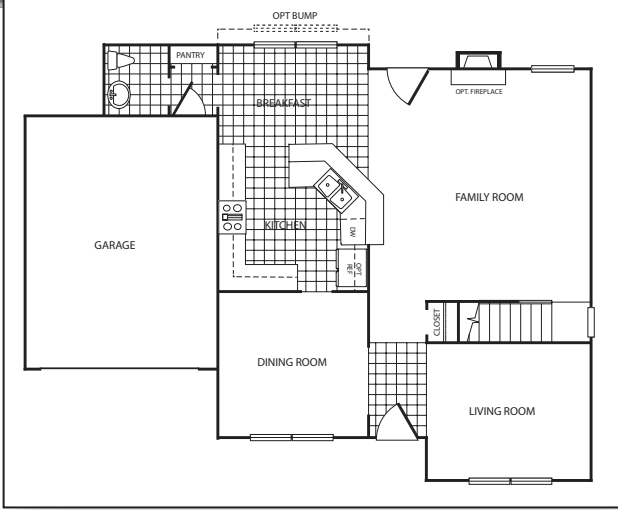

- 4 Bedrooms
- 2.5 Bathrooms
- Granite Countertops
- Stainless Steel Appliances
- Large Brick Porch
- Attached Garage
- Gas Fireplace
- Luxurious Master Bath
- Finished Room Over Garage

South Chester Forest is a quaint, 24-lot subdivision located right in the heart of Chester, VA, just minutes from I-95 and Route 288. These large home sites offer a gentle role in topography with many sites backing up to wooded buffers. Homes are offered with well-appointed standard features and no Homeowners Association.