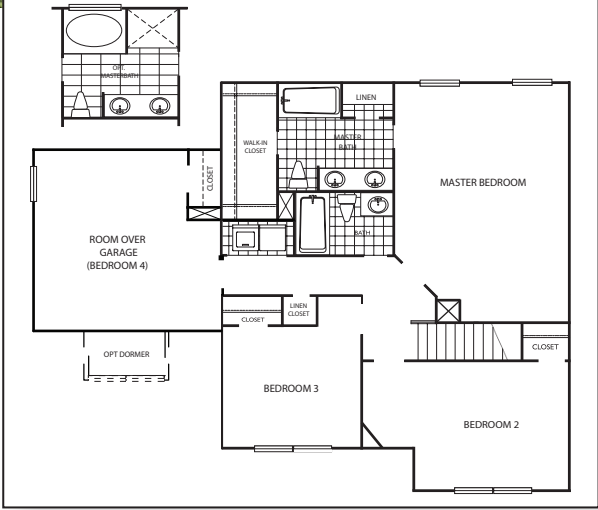

- 4 Bedrooms
- 2.5 Bathrooms
- Granite Countertops
- Stainless Steel Appliances
- Large Brick Porch
- Attached Garage
- Gas Fireplace
- Luxurious Master Bath
- Finished Room Over Garage

South Chester Forest is a quaint, 24-lot subdivision located right in the heart of Chester, VA, just minutes from I-95 and Route 288. These large home sites offer a gentle role in topography with many sites backing up to wooded buffers. Homes are offered with well-appointed standard features and no Homeowners Association.